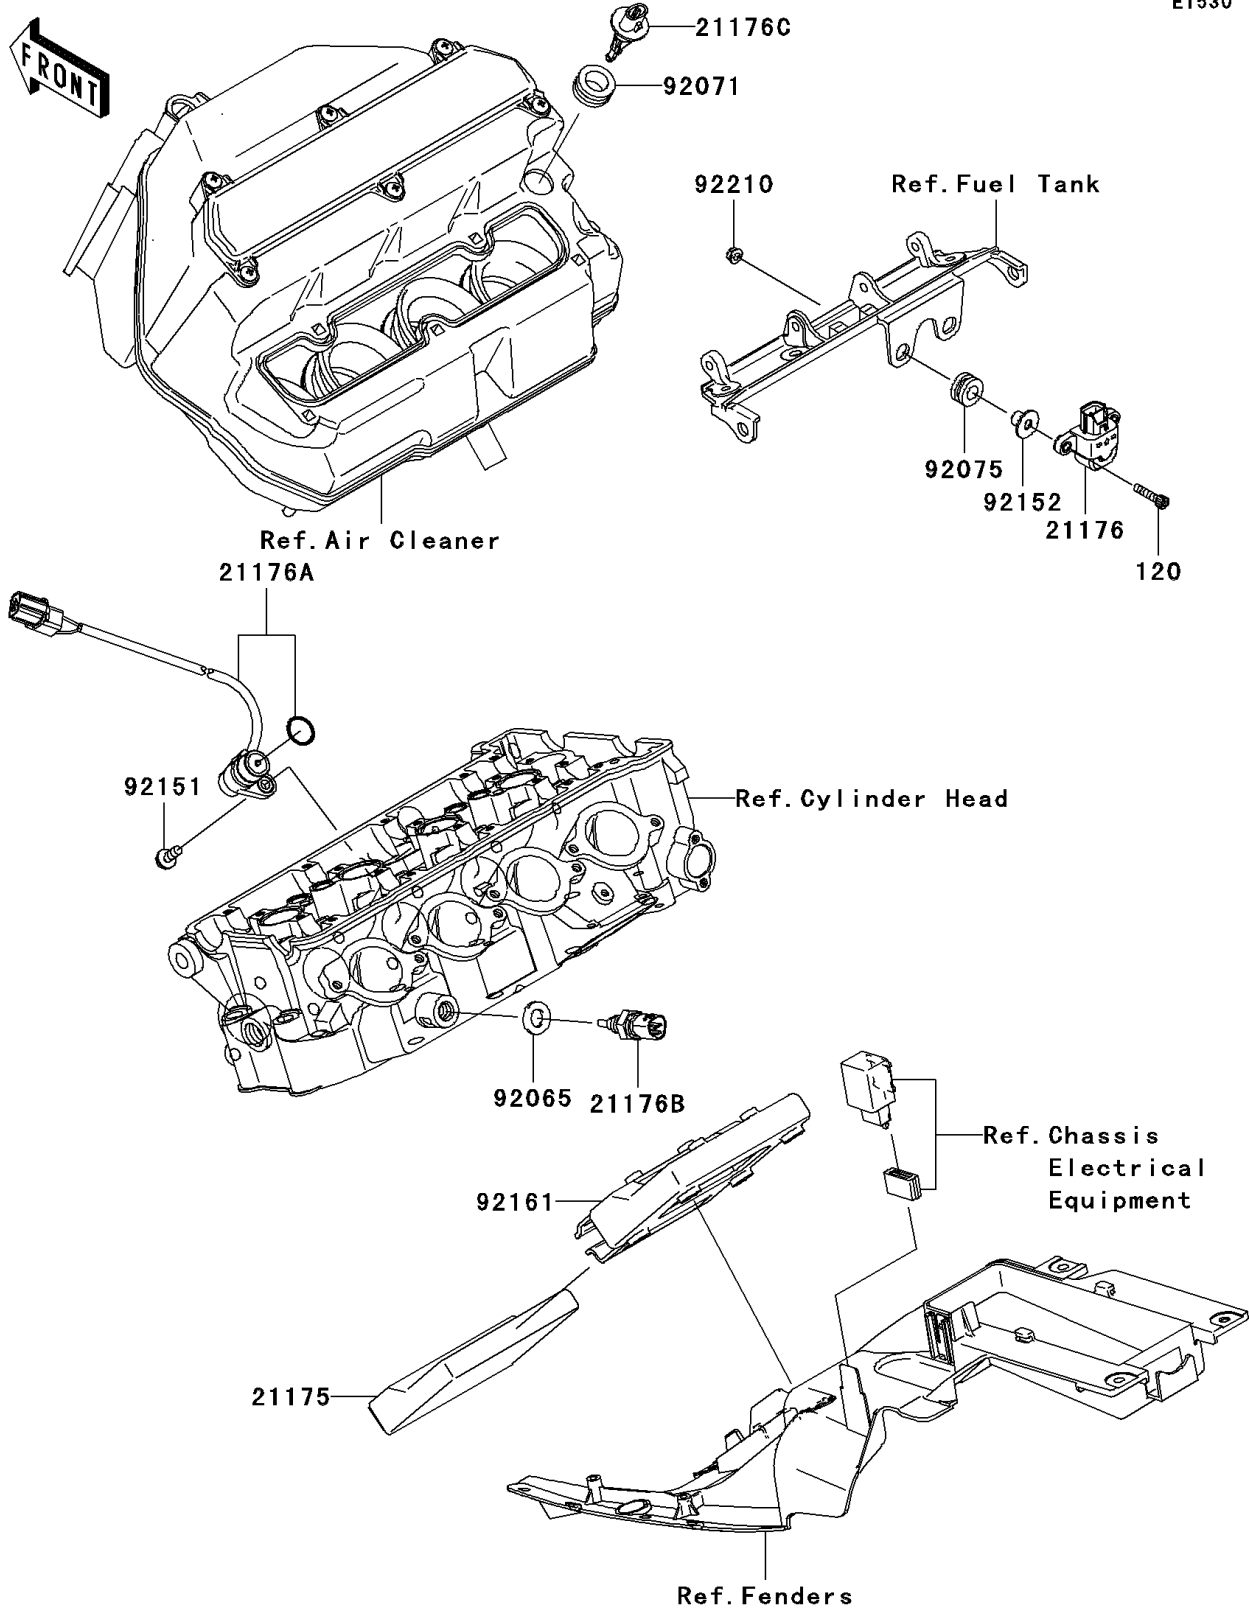

2005 Ninja® ZX™ -6RR PARTS DIAGRAM

Fuel Injection

E1530

2005 Ninja® ZX™ -6RR PARTS LIST

Fuel Injection

ITEM NAME	PART NUMBER	QUANTITY
BOLT-SOCKET,M5X22 (Ref # 120)	120W0522	2
CONTROL UNIT-ELECTRONIC (Ref # 21175)	21175-0066	1
SENSOR,VEHICLE-DOWN (Ref # 21176)	21176-0026	1
SENSOR,CAM (Ref # 21176A)	21176-0034	1
SENSOR,WATER TEMP (Ref # 21176B)	21176-1120	1
SENSOR,AIR TEMP (Ref # 21176C)	21176-2106	1
GASKET,12X22X2 (Ref # 92065)	92065-097	1
GROMMET (Ref # 92071)	92071-2140	1
DAMPER (Ref # 92075)	92075-1912	2
BOLT,6X16 (Ref # 92151)	92151-1774	1
COLLAR (Ref # 92152)	92152-0134	2
DAMPER (Ref # 92161)	92161-0179	1
NUT,FLANGED,5MM (Ref # 92210)	92210-0007	2