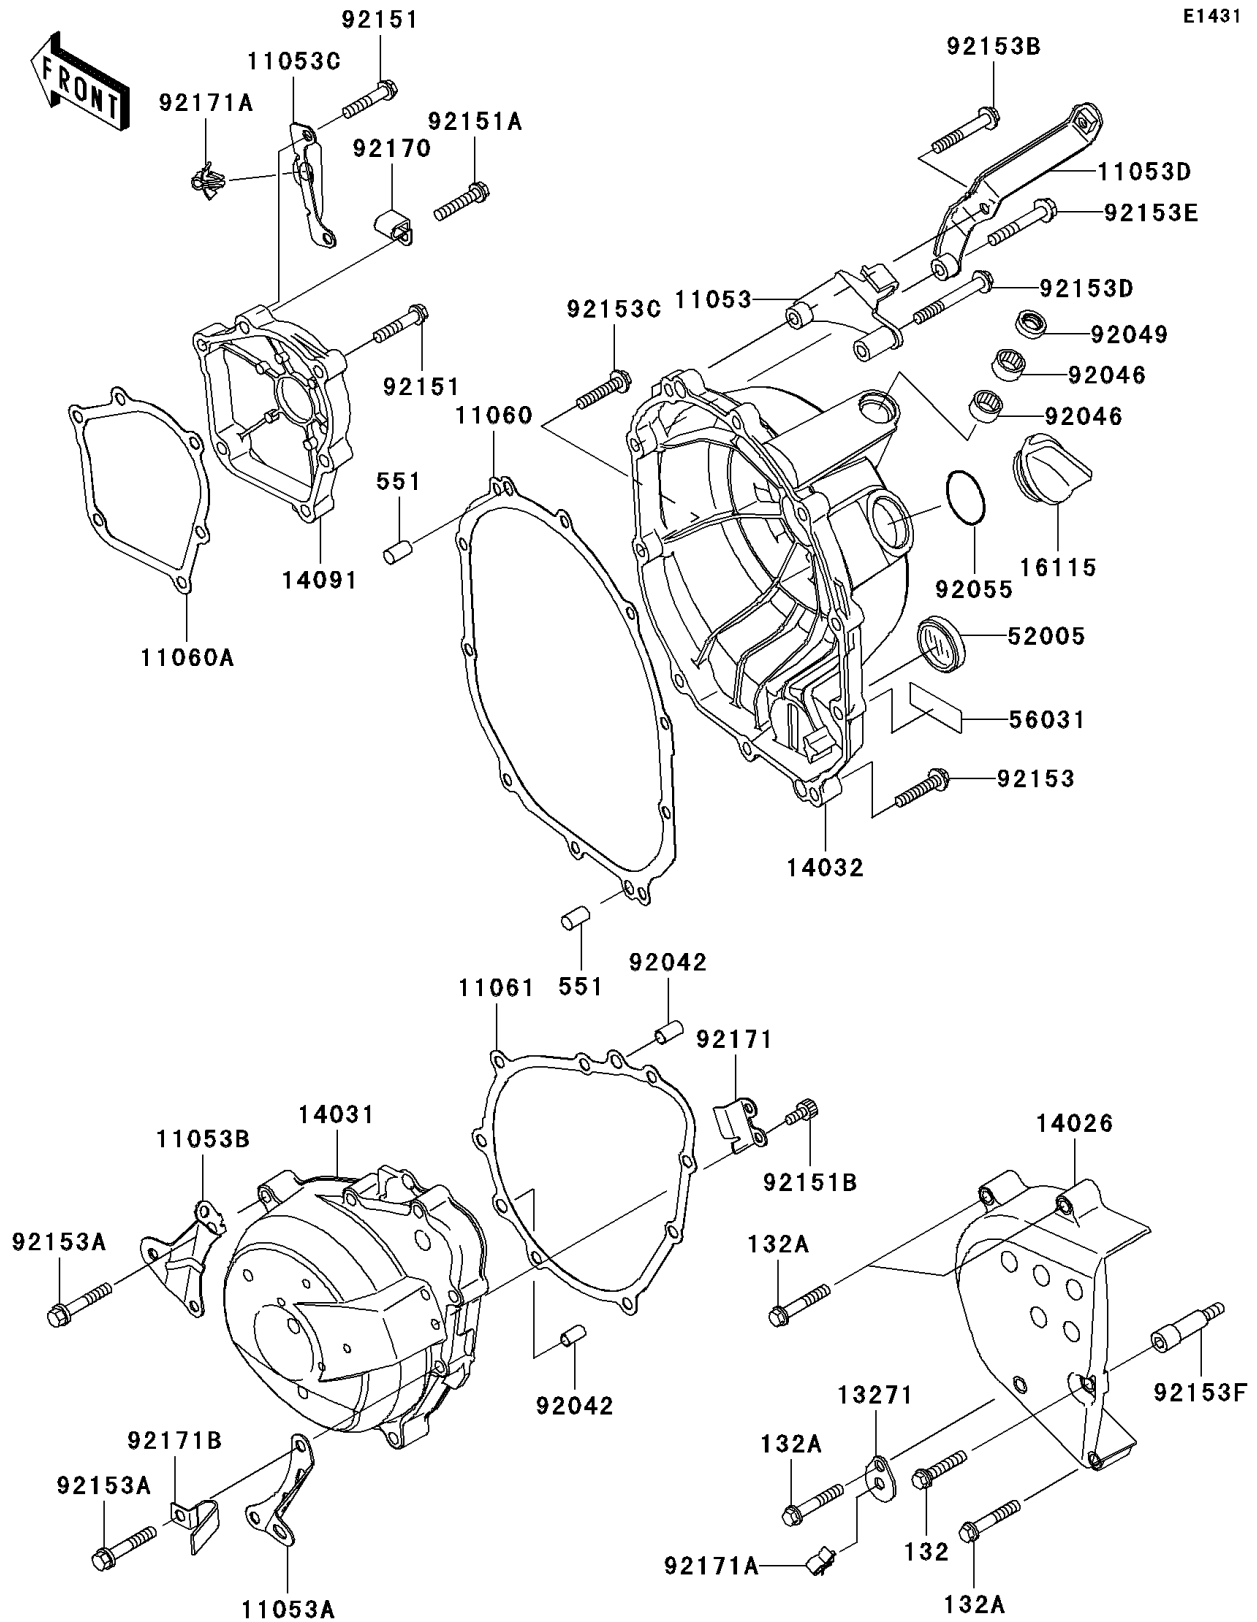

# 2005 Ninja® ZX™ -6RR PARTS DIAGRAM

Engine Cover(s)

E1431

## 2005 Ninja® ZX™ -6RR PARTS LIST

### Engine Cover(s)

ITEM NAME	PART NUMBER	QUANTITY
BOLT-FLANGED-SMALL,M6X30 (Ref # 132)	132J0630	1
BOLT-FLANGED-SMALL,M6X35 (Ref # 132A)	132J0635	4
PIN-DOWEL,8X14 (Ref # 551)	551A0814	2
BRACKET,CLUTCH WIRE (Ref # 11053)	11053-1353	1
BRACKET,GENERATOR COVER,RR (Ref # 11053A)	11053-1456	1
BRACKET,GENERATOR COVER,FR (Ref # 11053B)	11053-1677	1
BRACKET,PULSER COVER (Ref # 11053C)	11053-1699	1
BRACKET,CLUTCH COVER (Ref # 11053D)	11053-1700	1
GASKET,CLUTCH COVER (Ref # 11060)	11060-1853	1
GASKET,PULSING COVER (Ref # 11060A)	11060-1867	1
GASKET,GENERATOR COVER (Ref # 11061)	11061-0113	1
PLATE (Ref # 13271)	13271-0561	1
COVER-CHAIN (Ref # 14026)	14026-0018	1
COVER-GENERATOR (Ref # 14031)	14031-0032	1
COVER-CLUTCH (Ref # 14032)	14032-0037	1
COVER,PULSER (Ref # 14091)	14091-0319	1
CAP-OIL FILLER (Ref # 16115)	16115-1009	1
GAUGE,OIL LEVEL (Ref # 52005)	52005-1057	1
LABEL-MANUAL,OIL CAPACITY (Ref # 56031)	56031-1895	1
PIN,DOWEL,6.3X8X14 (Ref # 92042)	92042-007	2
BEARING-NEEDLE,HK1210 (Ref # 92046)	92046-1010	2
SEAL-OIL,TB12205.5 (Ref # 92049)	92049-1271	1
RING-O,31.7X2.4 (Ref # 92055)	92055-049	1
BOLT,6X30 (Ref # 92151)	92151-1134	5
BOLT,6X30 (Ref # 92151A)	92151-1201	1
BOLT,SOCKET,5X12 (Ref # 92151B)	92151-1365	2
BOLT,6X30 (Ref # 92153)	92153-0608	6
BOLT,6X35 (Ref # 92153A)	92153-0634	8
BOLT,6X40 (Ref # 92153B)	92153-0635	1

### Engine Cover(s)

ITEM NAME	PART NUMBER	QUANTITY
BOLT,6X30 (Ref # 92153C)	92153-0786	1
BOLT,6X50 (Ref # 92153D)	92153-0830	1
BOLT,M6X40,YEL (Ref # 92153E)	92153-0929	1
BOLT,SOCKET (Ref # 92153F)	92153-0992	1
CLAMP (Ref # 92170)	92170-1577	1
CLAMP (Ref # 92171)	92171-0411	1
CLAMP (Ref # 92171A)	92171-0477	2
CLAMP (Ref # 92171B)	92171-1238	1