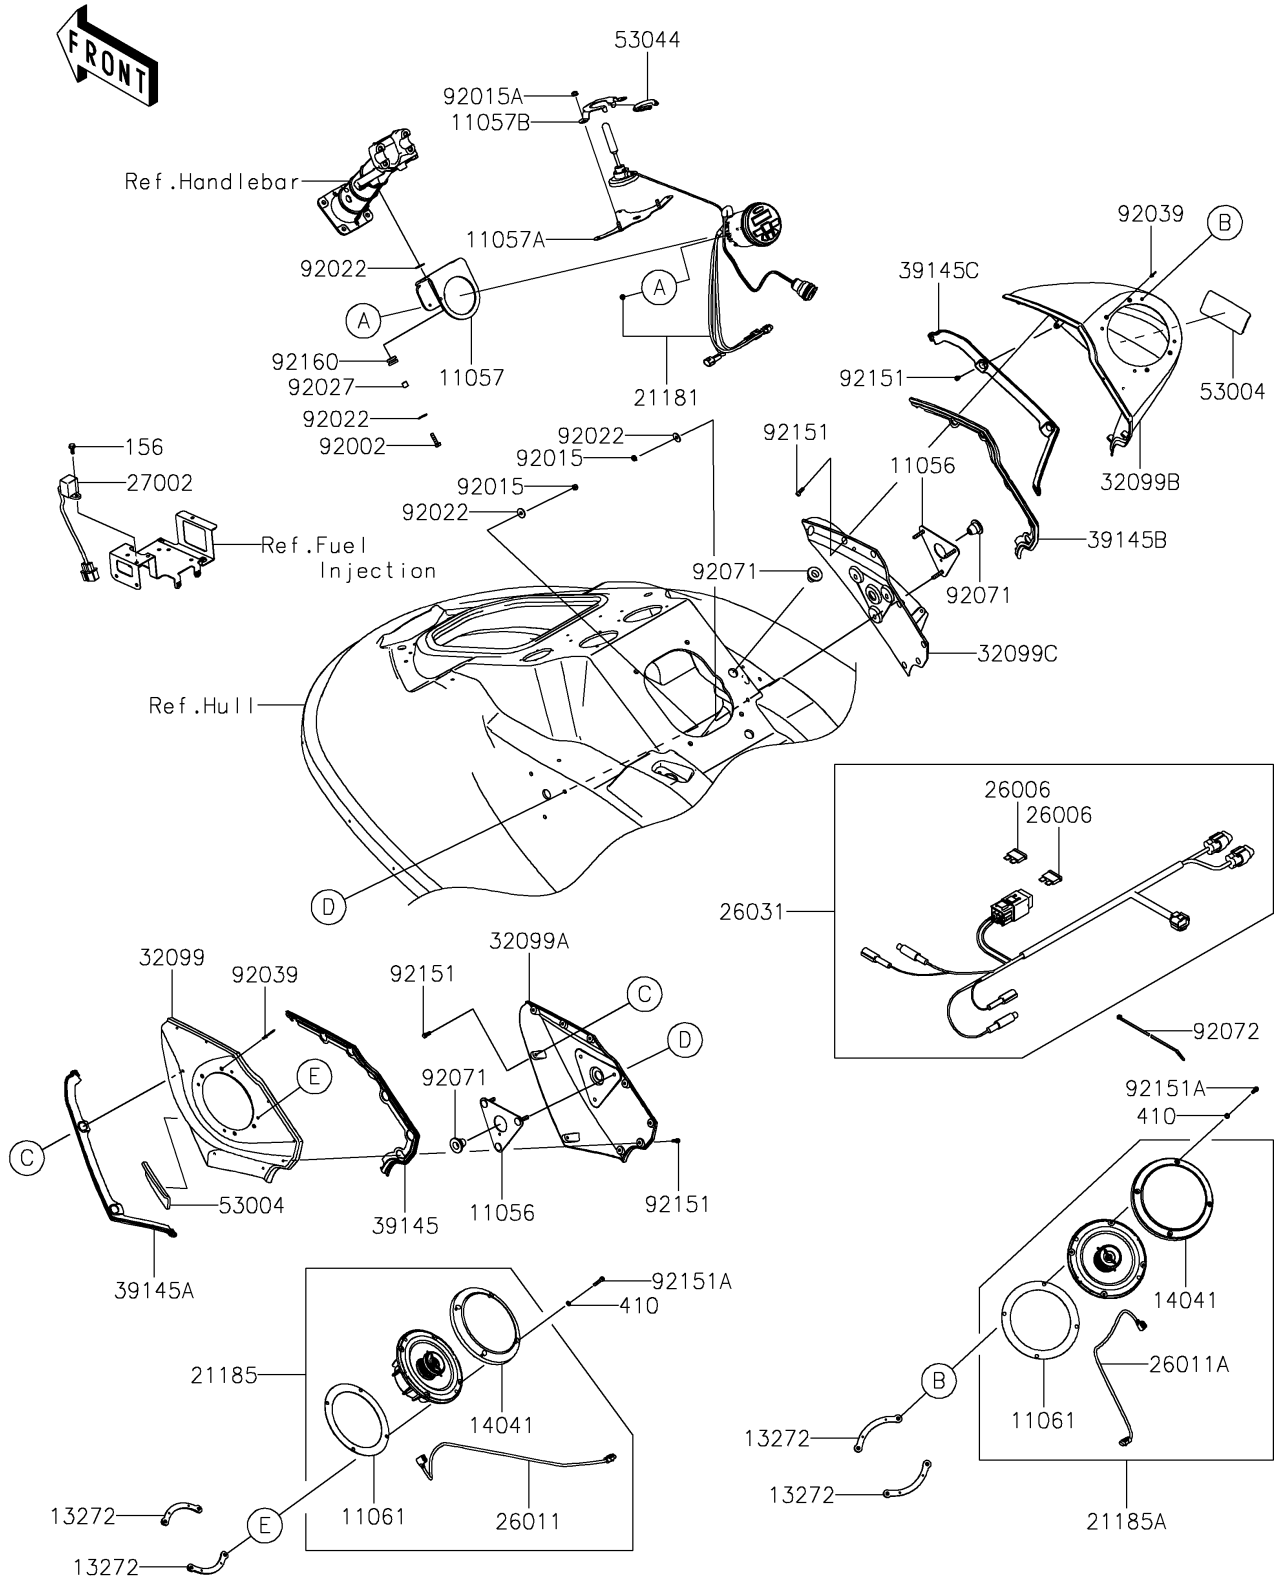

2025 JET SKI® STX® 160LX PARTS DIAGRAM

Other

F3184

2025 JET SKI® STX® 160LX PARTS LIST

Other

ITEM NAME	PART NUMBER	QUANTITY
BRACKET,SPEAKER (Ref # 11056)	11056-2493	2
BRACKET,AMP (Ref # 11057)	11057-2591	1
BRACKET (Ref # 11057A)	11057-4154	1
BRACKET (Ref # 11057B)	11057-4155	1
GASKET (Ref # 11061)	11061-0901	2
PLATE,SPEAKER (Ref # 13272)	13272-2961	4
COVER-COMP (Ref # 14041)	14041-0617	2
AMPLIFIER (Ref # 21181)	21181-0024	1
SPEAKER,LH (Ref # 21185)	21185-0012	1
SPEAKER,RH (Ref # 21185A)	21185-0013	1
FUSE,MINI BLADE,10A,RED (Ref # 26006)	26006-0009	2
WIRE-LEAD,YELLOW (Ref # 26011)	26011-0849	1
WIRE-LEAD,L.GRAY (Ref # 26011A)	26011-0850	1
HARNESS,AUDIO (Ref # 26031)	26031-2617	1
RELAY-ASSY (Ref # 27002)	27002-3703	1
CASE,SPEAKER,OUTER,LH,S.BLACK (Ref # 32099)	32099-0801-839	1
CASE,SPEAKER,INNER,LH,S.BLACK (Ref # 32099A)	32099-0802-839	1
CASE,SPEAKER,OUTER,RH,S.BLACK (Ref # 32099B)	32099-0803-839	1
CASE,SPEAKER,INNER,RH,S.BLACK (Ref # 32099C)	32099-0804-839	1
TRIM-SEAL,UPP (Ref # 39145)	39145-0721	1
TRIM-SEAL,LWR (Ref # 39145A)	39145-0722	1
TRIM-SEAL,UPP (Ref # 39145B)	39145-0723	1
TRIM-SEAL,LWR (Ref # 39145C)	39145-0724	1
MAT (Ref # 53004)	53004-0614	2
TRIM,L=120 (Ref # 53044)	53044-1171	1
BOLT,6X25 (Ref # 92002)	92002-3714	2
NUT,LOCK,6MM (Ref # 92015)	92015-3766	6
NUT,6MM (Ref # 92015A)	92015-3767	2
WASHER,6.5X20X1.5 (Ref # 92022)	92022-3710	10

2025 JET SKI® STX® 160LX PARTS LIST

Other

ITEM NAME	PART NUMBER	QUANTITY
COLLAR,6.2X10X10 (Ref # 92027)	92027-3705	2
RIVET,3.2X8 (Ref # 92039)	92039-3763	8
GROMMET (Ref # 92071)	92071-3826	3
BAND,L=372.24 (Ref # 92072)	92072-3883	1
BOLT,SOCKET,5X14 (Ref # 92151)	92151-1581	18
BOLT,SOCKET,5X25 (Ref # 92151A)	92151-3709	8
DAMPER,10X20X12 (Ref # 92160)	92160-1167	2
BOLT-WP,6X16 (Ref # 156)	156R0616	1
W-PLAIN-S,5MM (Ref # 410)	410S0500	8