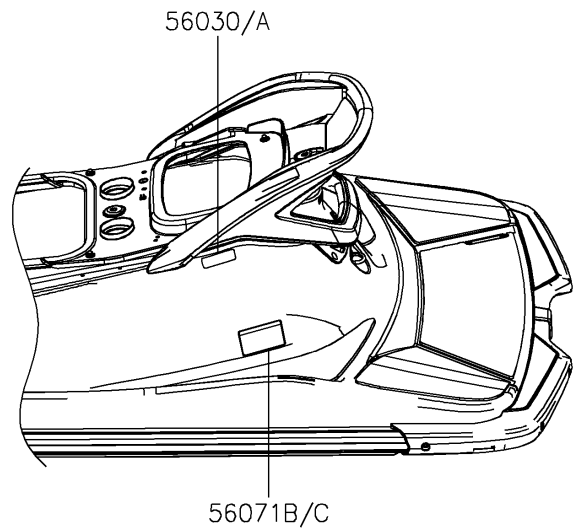

2025 JET SKI® STX® 160LX PARTS DIAGRAM

Labels

F3183

2025 JET SKI® STX® 160LX PARTS LIST

Labels

ITEM NAME	PART NUMBER	QUANTITY
LABEL,FIRE EXTINGUISHER (Ref # 56030)	56030-3755	1
LABEL,FIRE EXTINGUISHER (Ref # 56030A)	56030-3757	1
LABEL,REVERSE (Ref # 56030B)	56030-3815	1
LABEL,REVERSE (Ref # 56030C)	56030-3816	1
LABEL-WARNING,RIGHTING (Ref # 56071)	56071-0398	1
LABEL-WARNING,RIGHTING (Ref # 56071A)	56071-0399	1
LABEL-WARNING,GRAB,HANDLE,STEP (Ref # 56071B)	56071-0402	1
LABEL-WARNING,GRAB,HANDLE,STEP (Ref # 56071C)	56071-0403	1
LABEL-WARNING,FUEL SUPPLY (Ref # 56071D)	56071-0424	1
LABEL-WARNING,FUEL SUPPLY (Ref # 56071E)	56071-0425	1
LABEL-WARNING,RIDER SAFETY (Ref # 56071F)	56071-0843	1
LABEL-WARNING,RIDER SAFETY (Ref # 56071G)	56071-0844	1
LABEL-WARNING,HELM (Ref # 56071H)	56071-0846	1
LABEL-WARNING,HELM (Ref # 56071I)	56071-0847	1
LABEL-WARNING,READ AND FOLLOW (Ref # 56071J)	56071-0880	1
LABEL-WARNING,READ AND FOLLOW (Ref # 56071K)	56071-0884	1
LABEL-WARNING,REBOARDING (Ref # 56071L)	56071-0904	1
LABEL-WARNING,REBOARDING (Ref # 56071M)	56071-0905	1