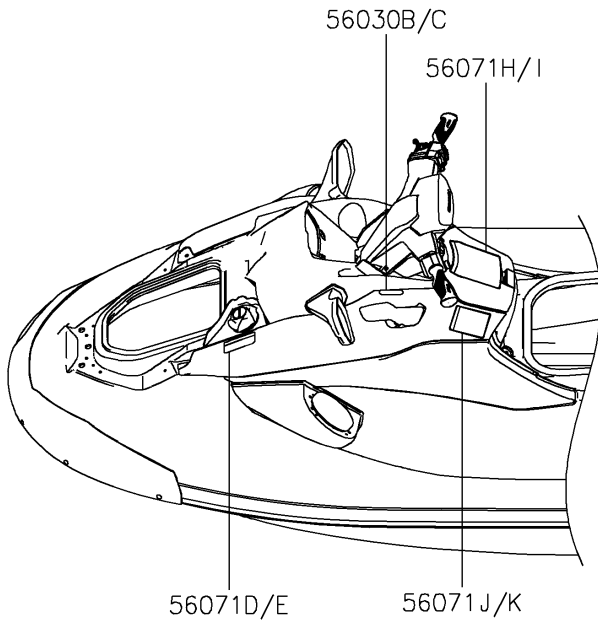

2025 JET SKI® STX® 160LX PARTS DIAGRAM

Labels

F3183

2025 JET SKI® STX® 160LX PARTS LIST

Labels

ITEM NAME	PART NUMBER	QUANTITY
LABEL,FIRE EXTINGUISHER (Ref # 56030)	56030-3755	1
LABEL,FIRE EXTINGUISHER (Ref # 56030A)	56030-3757	1
LABEL,REVERSE (Ref # 56030B)	56030-3815	1
LABEL,REVERSE (Ref # 56030C)	56030-3816	1
LABEL-WARNING,RIGHTING (Ref # 56071)	56071-0398	1
LABEL-WARNING,RIGHTING (Ref # 56071A)	56071-0399	1
LABEL-WARNING,GRAB,HANDLE,STEP (Ref # 56071B)	56071-0402	1
LABEL-WARNING,GRAB,HANDLE,STEP (Ref # 56071C)	56071-0403	1
LABEL-WARNING,FUEL SUPPLY (Ref # 56071D)	56071-0424	1
LABEL-WARNING,FUEL SUPPLY (Ref # 56071E)	56071-0425	1
LABEL-WARNING,RIDER SAFETY (Ref # 56071F)	56071-0843	1
LABEL-WARNING,RIDER SAFETY (Ref # 56071G)	56071-0844	1
LABEL-WARNING,HELM (Ref # 56071H)	56071-0846	1
LABEL-WARNING,HELM (Ref # 56071I)	56071-0847	1
LABEL-WARNING,READ AND FOLLOW (Ref # 56071J)	56071-0880	1
LABEL-WARNING,READ AND FOLLOW (Ref # 56071K)	56071-0884	1
LABEL-WARNING,REBOARDING (Ref # 56071L)	56071-0904	1
LABEL-WARNING,REBOARDING (Ref # 56071M)	56071-0905	1