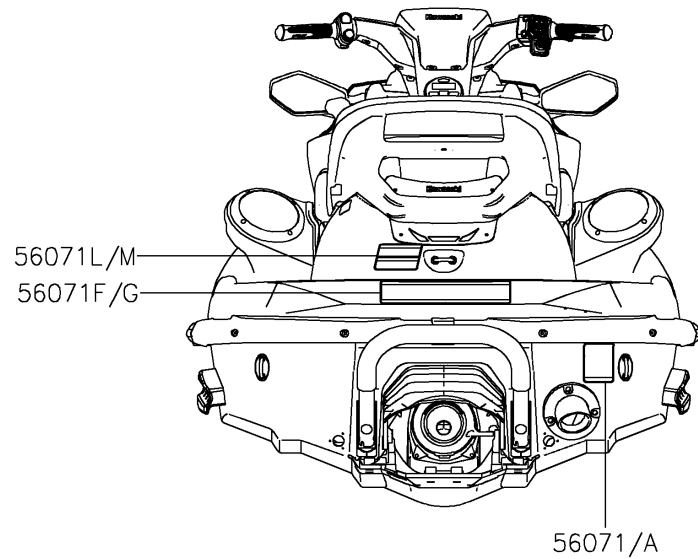

2025 JET SKI® STX® 160LX PARTS DIAGRAM

Labels

F3183

2025 JET SKI® STX® 160LX PARTS LIST

Labels

ITEM NAME	PART NUMBER	QUANTITY
LABEL,FIRE EXTINGUISHER (Ref # 56030)	56030-3755	1
LABEL,FIRE EXTINGUISHER (Ref # 56030A)	56030-3757	1
LABEL,REVERSE (Ref # 56030B)	56030-3815	1
LABEL,REVERSE (Ref # 56030C)	56030-3816	1
LABEL-WARNING,RIGHTING (Ref # 56071)	56071-0398	1
LABEL-WARNING,RIGHTING (Ref # 56071A)	56071-0399	1
LABEL-WARNING,GRAB,HANDLE,STEP (Ref # 56071B)	56071-0402	1
LABEL-WARNING,GRAB,HANDLE,STEP (Ref # 56071C)	56071-0403	1
LABEL-WARNING,FUEL SUPPLY (Ref # 56071D)	56071-0424	1
LABEL-WARNING,FUEL SUPPLY (Ref # 56071E)	56071-0425	1
LABEL-WARNING,RIDER SAFETY (Ref # 56071F)	56071-0843	1
LABEL-WARNING,RIDER SAFETY (Ref # 56071G)	56071-0844	1
LABEL-WARNING,HELM (Ref # 56071H)	56071-0846	1
LABEL-WARNING,HELM (Ref # 56071I)	56071-0847	1
LABEL-WARNING,READ AND FOLLOW (Ref # 56071J)	56071-0880	1
LABEL-WARNING,READ AND FOLLOW (Ref # 56071K)	56071-0884	1
LABEL-WARNING,REBOARDING (Ref # 56071L)	56071-0904	1
LABEL-WARNING,REBOARDING (Ref # 56071M)	56071-0905	1