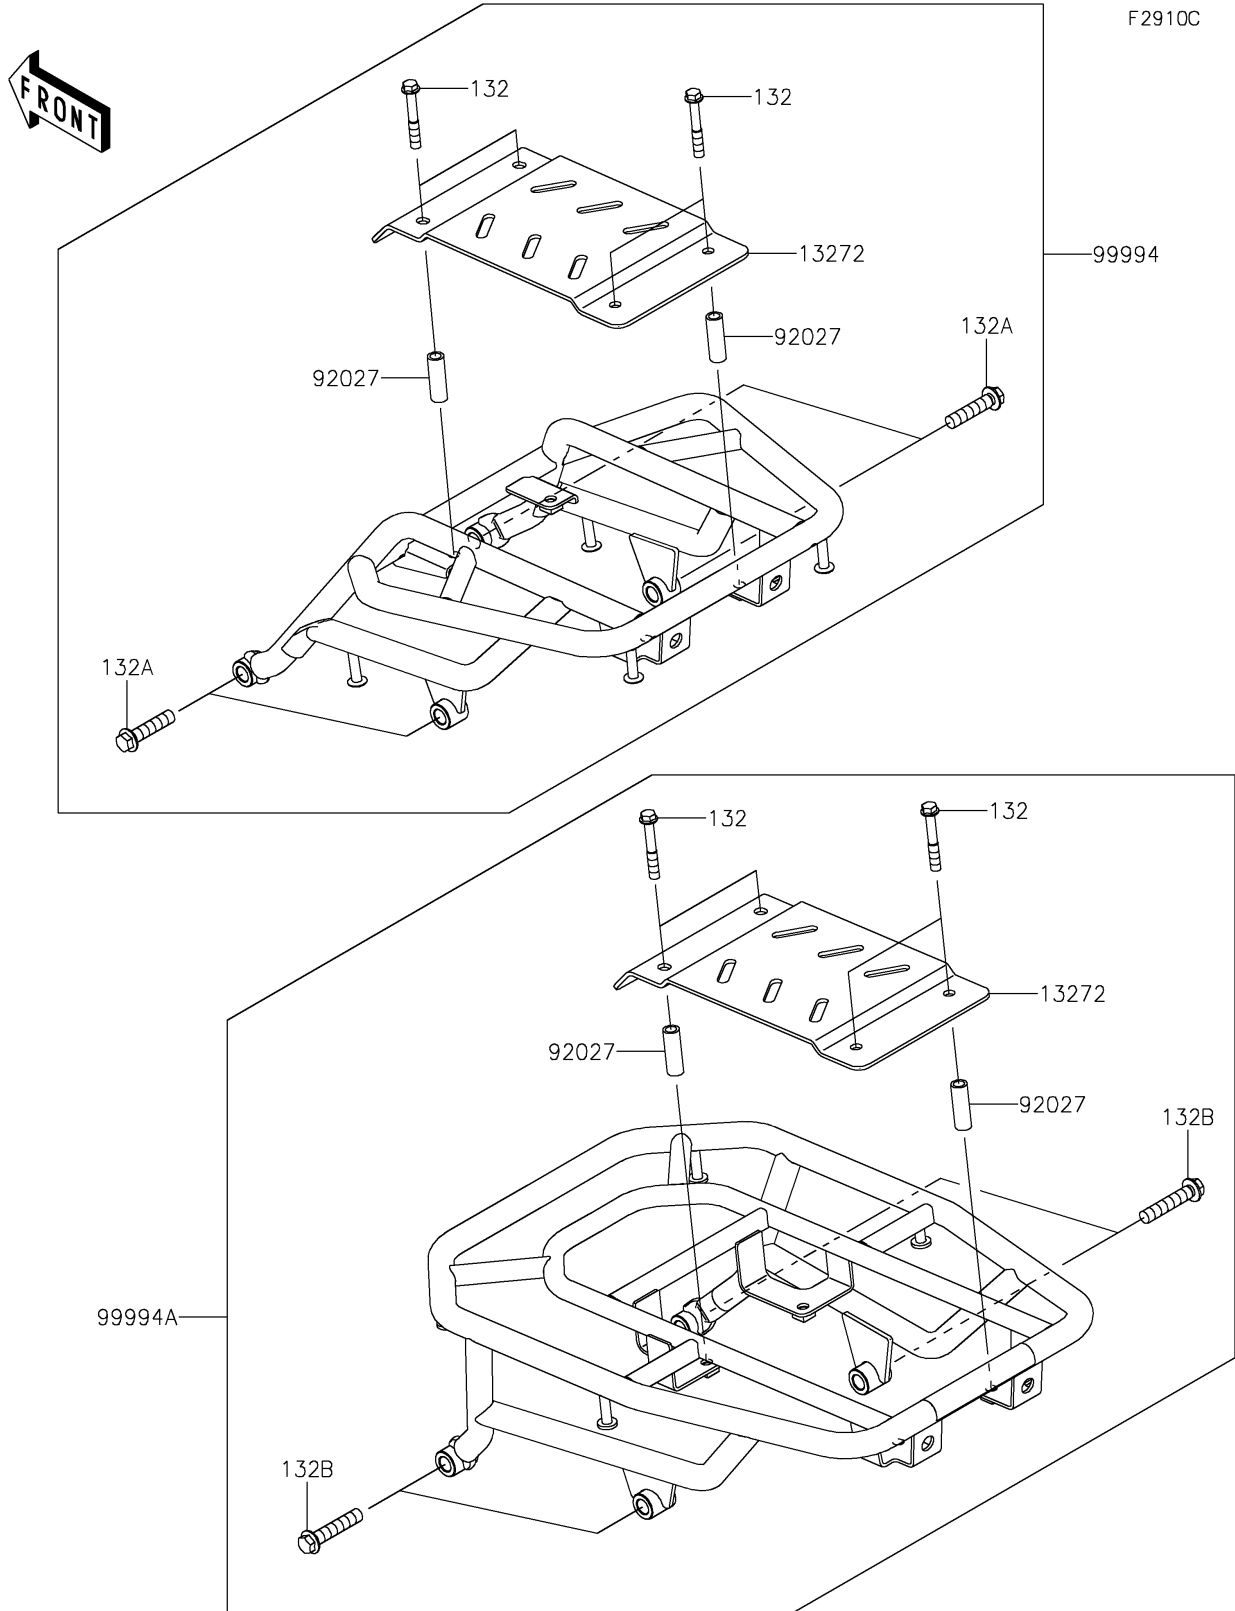

# 2025 KLX® 230 S PARTS DIAGRAM

Accessory(Carrier)

## 2025 KLX® 230 S PARTS LIST

### Accessory(Carrier)

ITEM NAME	PART NUMBER	QUANTITY
PLATE (Ref # 13272)	13272-2731	2
COLLAR,6.8X10X30 (Ref # 92027)	92027-209	8
CARRIER (Ref # 99994)	99994-1280	1
CARRIER LARGE (Ref # 99994A)	99994-2019	1
BOLT-FLANGED-SMALL,6X40 (Ref # 132)	132BA0640	8
BOLT-FLANGED-SMALL,8X35 (Ref # 132A)	132BA0835	4
BOLT-FLANGED-SMALL,8X40 (Ref # 132B)	132BA0840	4