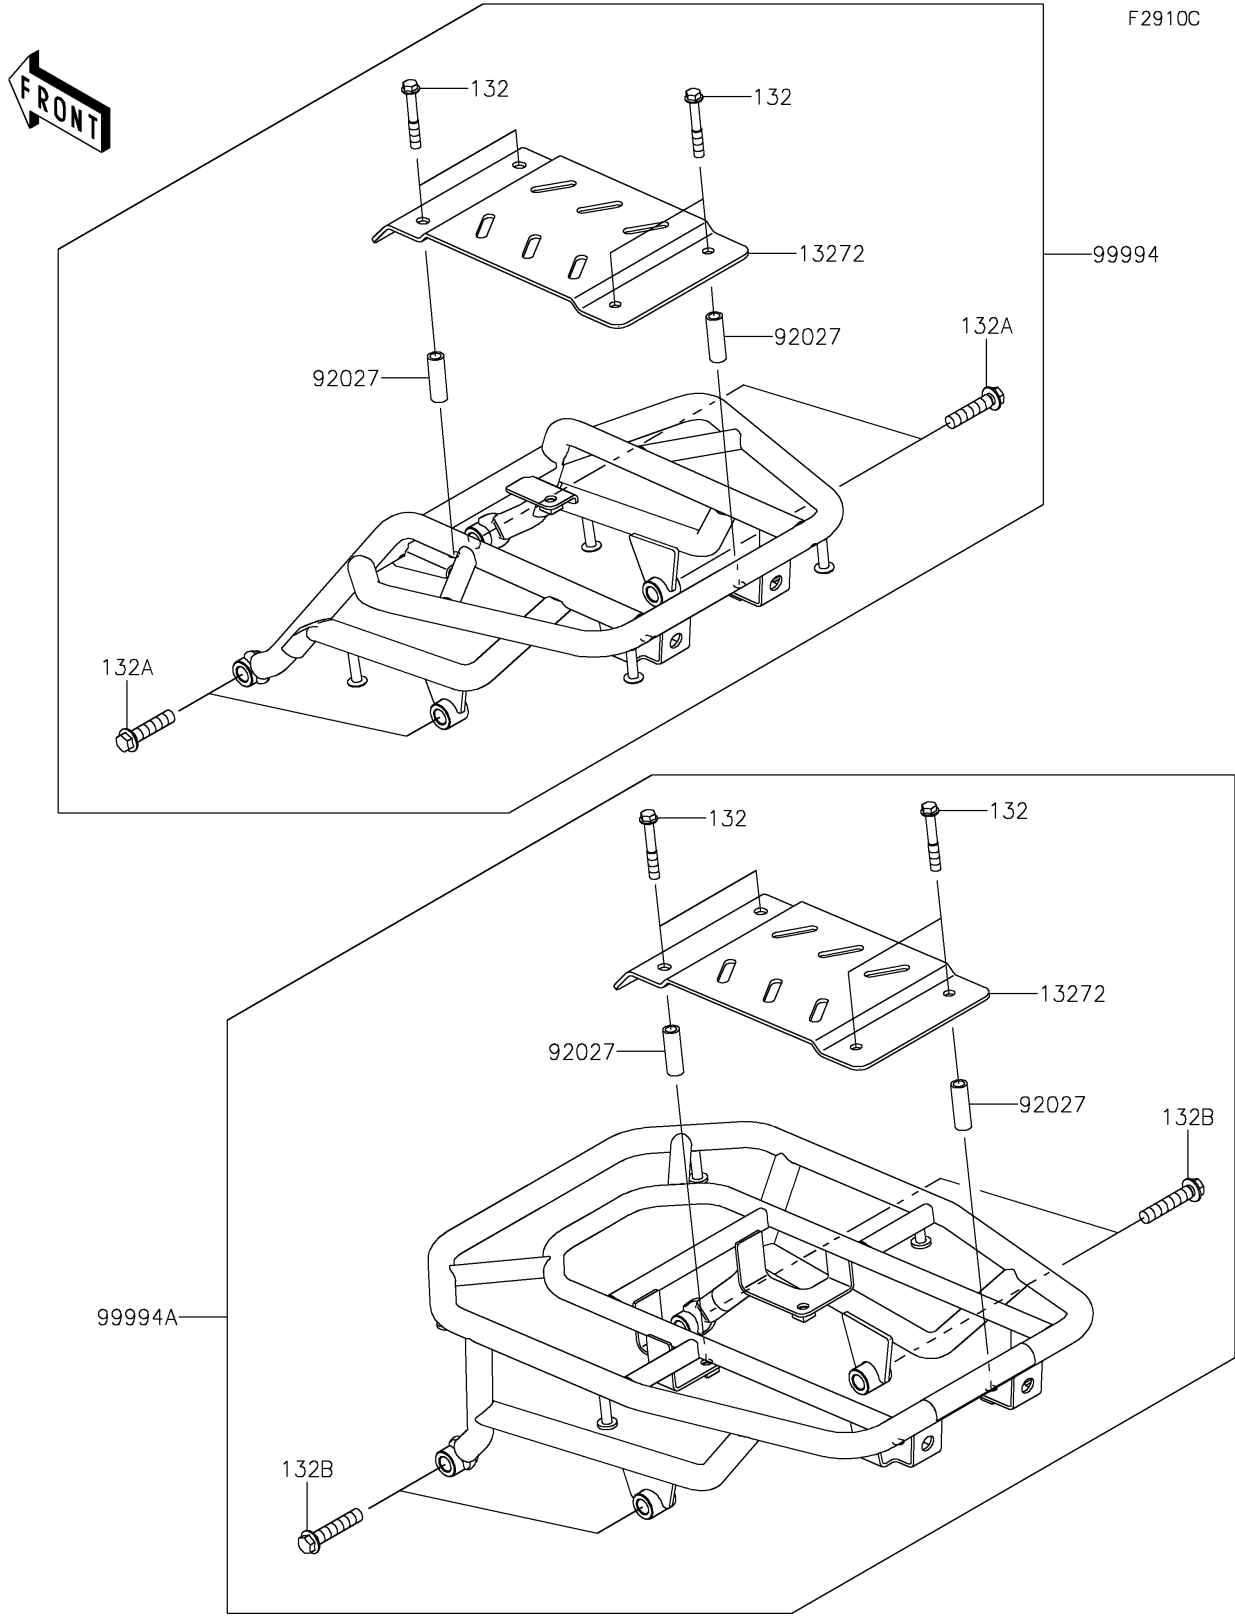

2024 KLX® 230 S PARTS DIAGRAM

Accessory(Carrier)

2024 KLX® 230 S PARTS LIST

Accessory(Carrier)

ITEM NAME	PART NUMBER	QUANTITY
PLATE (Ref # 13272)	13272-2731	2
COLLAR,6.8X10X30 (Ref # 92027)	92027-209	8
CARRIER (Ref # 99994)	99994-1280	1
CARRIER LARGE (Ref # 99994A)	99994-2019	1
BOLT-FLANGED-SMALL,6X40 (Ref # 132)	132BA0640	8
BOLT-FLANGED-SMALL,8X35 (Ref # 132A)	132BA0835	4
BOLT-FLANGED-SMALL,8X40 (Ref # 132B)	132BA0840	4