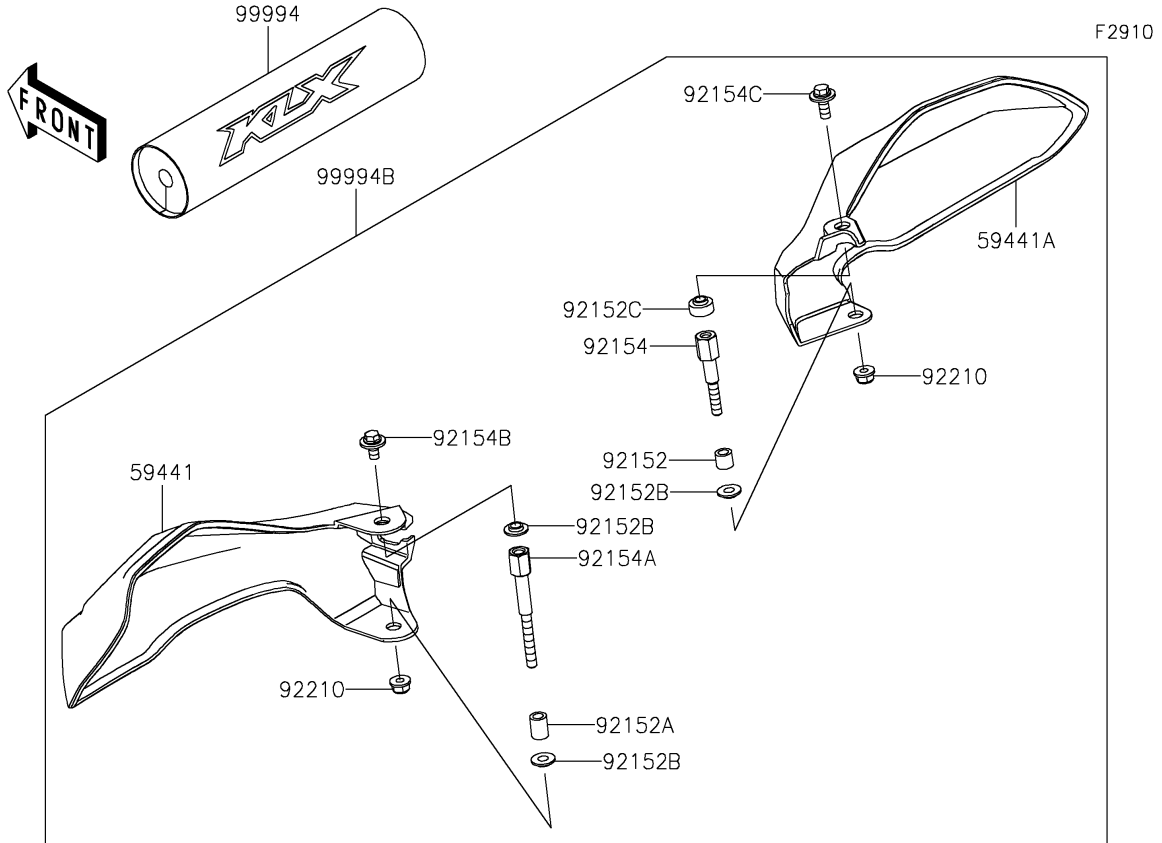

2024 KLX230 S PARTS DIAGRAM

Accessory(Handle)

2024 KLX230 S PARTS LIST

Accessory(Handle)

ITEM NAME	PART NUMBER	QUANTITY
HOLDER-HANDLE,UPP,P.SILVER (Ref # 46012)	46012-0359-458	2
HOLDER-HANDLE,LWR,P.SILVER (Ref # 46012A)	46012-0360-458	2
COVER-HANDLE,LH,EBONY (Ref # 59441)	59441-0045-6C	1
COVER-HANDLE,RH,EBONY (Ref # 59441A)	59441-0046-6C	1
COLLAR,6.5X10.5X9.3 (Ref # 92152)	92152-1992	1
COLLAR,6.5X10.5X14 (Ref # 92152A)	92152-2302	1
COLLAR,6.5X15X3.4 (Ref # 92152B)	92152-2314	3
COLLAR (Ref # 92152C)	92152-2592	1
BOLT (Ref # 92154)	92154-1670	1
BOLT (Ref # 92154A)	92154-2359	1
BOLT,6X12 (Ref # 92154B)	92154-7271	1
BOLT,FLANGED,6X16 (Ref # 92154C)	92154-7288	1
NUT,LOCK,FLANGED,6MM (Ref # 92210)	92210-1992	2
HANDLE-BAR PAD (Ref # 99994)	99994-1274	1
FAT TYPE HANDLE BAR,P.SILVER (Ref # 99994A)	99994-1508-458	1
HAND COVER,EBONY (Ref # 99994B)	99994-2073-6C	1