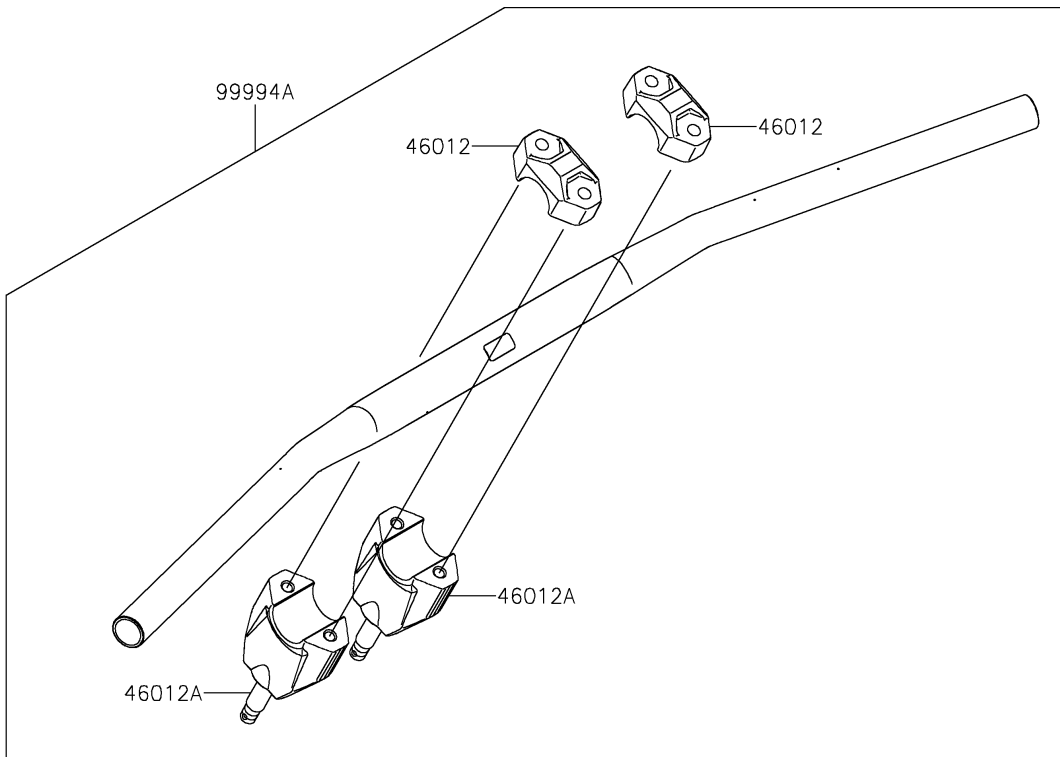

2024 KLX230 S PARTS DIAGRAM

Accessory(Handle)

2024 KLX230 S PARTS LIST

Accessory(Handle)

ITEM NAME	PART NUMBER	QUANTITY
HOLDER-HANDLE,UPP,P.SILVER (Ref # 46012)	46012-0359-458	2
HOLDER-HANDLE,LWR,P.SILVER (Ref # 46012A)	46012-0360-458	2
COVER-HANDLE,LH,EBONY (Ref # 59441)	59441-0045-6C	1
COVER-HANDLE,RH,EBONY (Ref # 59441A)	59441-0046-6C	1
COLLAR,6.5X10.5X9.3 (Ref # 92152)	92152-1992	1
COLLAR,6.5X10.5X14 (Ref # 92152A)	92152-2302	1
COLLAR,6.5X15X3.4 (Ref # 92152B)	92152-2314	3
COLLAR (Ref # 92152C)	92152-2592	1
BOLT (Ref # 92154)	92154-1670	1
BOLT (Ref # 92154A)	92154-2359	1
BOLT,6X12 (Ref # 92154B)	92154-7271	1
BOLT,FLANGED,6X16 (Ref # 92154C)	92154-7288	1
NUT,LOCK,FLANGED,6MM (Ref # 92210)	92210-1992	2
HANDLE-BAR PAD (Ref # 99994)	99994-1274	1
FAT TYPE HANDLE BAR,P.SILVER (Ref # 99994A)	99994-1508-458	1
HAND COVER,EBONY (Ref # 99994B)	99994-2073-6C	1