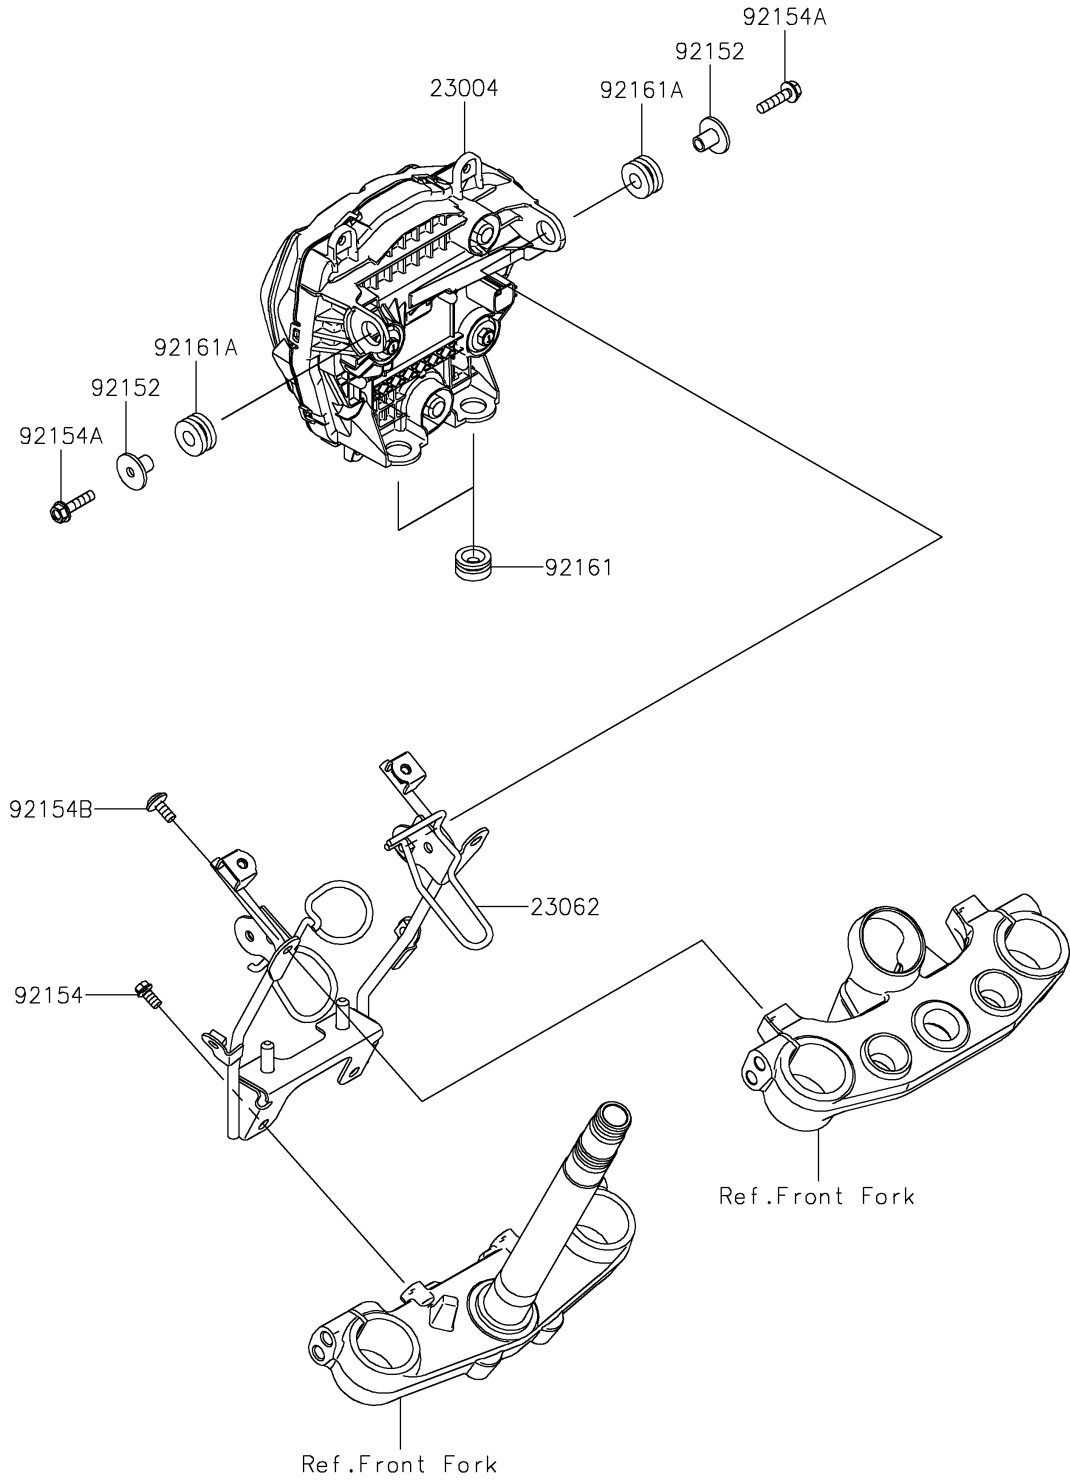

2024 KLX230 S PARTS DIAGRAM

Headlight(s)

F2710

2024 KLX230 S PARTS LIST

Headlight(s)

ITEM NAME	PART NUMBER	QUANTITY
LAMP-HEAD,LED (Ref # 23004)	23004-0431	1
BRACKET-COMP,HEAD LAMP (Ref # 23062)	23062-1498	1
COLLAR,6.5X10X15.3 (Ref # 92152)	92152-1793	2
BOLT,FLANGED,6X12 (Ref # 92154)	92154-2753	2
BOLT,FLANGED,6X25 (Ref # 92154A)	92154-2774	2
BOLT,SOCKET,6X14 (Ref # 92154B)	92154-3763	2
DAMPER,7.5X22X11 (Ref # 92161)	92161-1536	2
DAMPER,10X24X12 (Ref # 92161A)	92161-2112	2