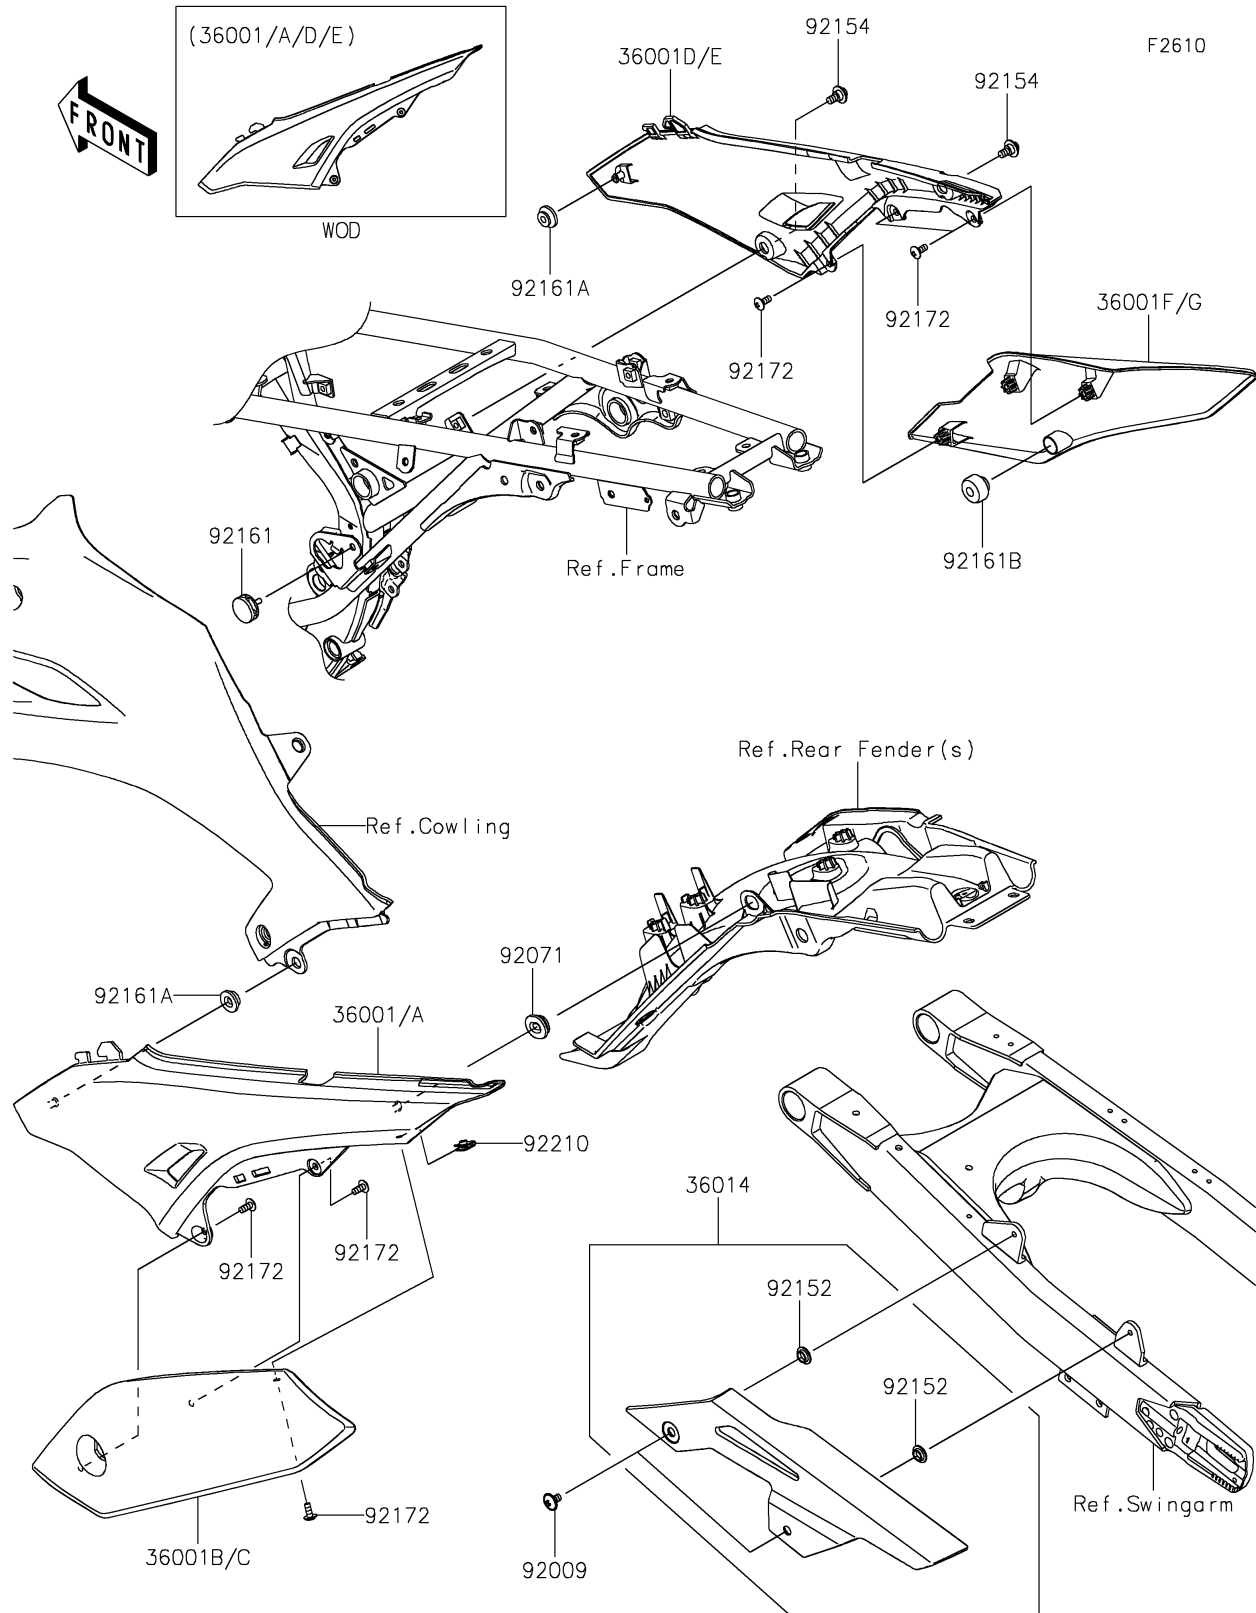

2025 KLX® 230 S PARTS DIAGRAM

Side Covers/Chain Cover

2025 KLX® 230 S PARTS LIST

Side Covers/Chain Cover

ITEM NAME	PART NUMBER	QUANTITY
COVER-SIDE,LH,UPP,L.GREEN (Ref # 36001)	36001-0761-290	1
COVER-SIDE,LH,UPP,B.GRAY (Ref # 36001A)	36001-0761-67A	1
COVER-SIDE,LH,LWR,L.GREEN (Ref # 36001B)	36001-0762-290	1
COVER-SIDE,LH,LWR,B.GRAY (Ref # 36001C)	36001-0762-67A	1
COVER-SIDE,RH,UPP,L.GREEN (Ref # 36001D)	36001-0763-290	1
COVER-SIDE,RH,UPP,B.GRAY (Ref # 36001E)	36001-0763-67A	1
COVER-SIDE,RH,LWR,L.GREEN (Ref # 36001F)	36001-0764-290	1
COVER-SIDE,RH,LWR,B.GRAY (Ref # 36001G)	36001-0764-67A	1
CASE-CHAIN (Ref # 36014)	36014-0560	1
SCREW,6X10 (Ref # 92009)	92009-1729	2
GROMMET (Ref # 92071)	92071-0795	1
COLLAR,8.8X16X4 (Ref # 92152)	92152-1731	2
BOLT,FLANGED,6X13 (Ref # 92154)	92154-4411	2
DAMPER (Ref # 92161)	92161-0581	1
DAMPER (Ref # 92161A)	92161-1531	2
DAMPER (Ref # 92161B)	92161-1783	1
SCREW,5X12 (Ref # 92172)	92172-1095	6
NUT,CLIP,5MM (Ref # 92210)	92210-1666	1