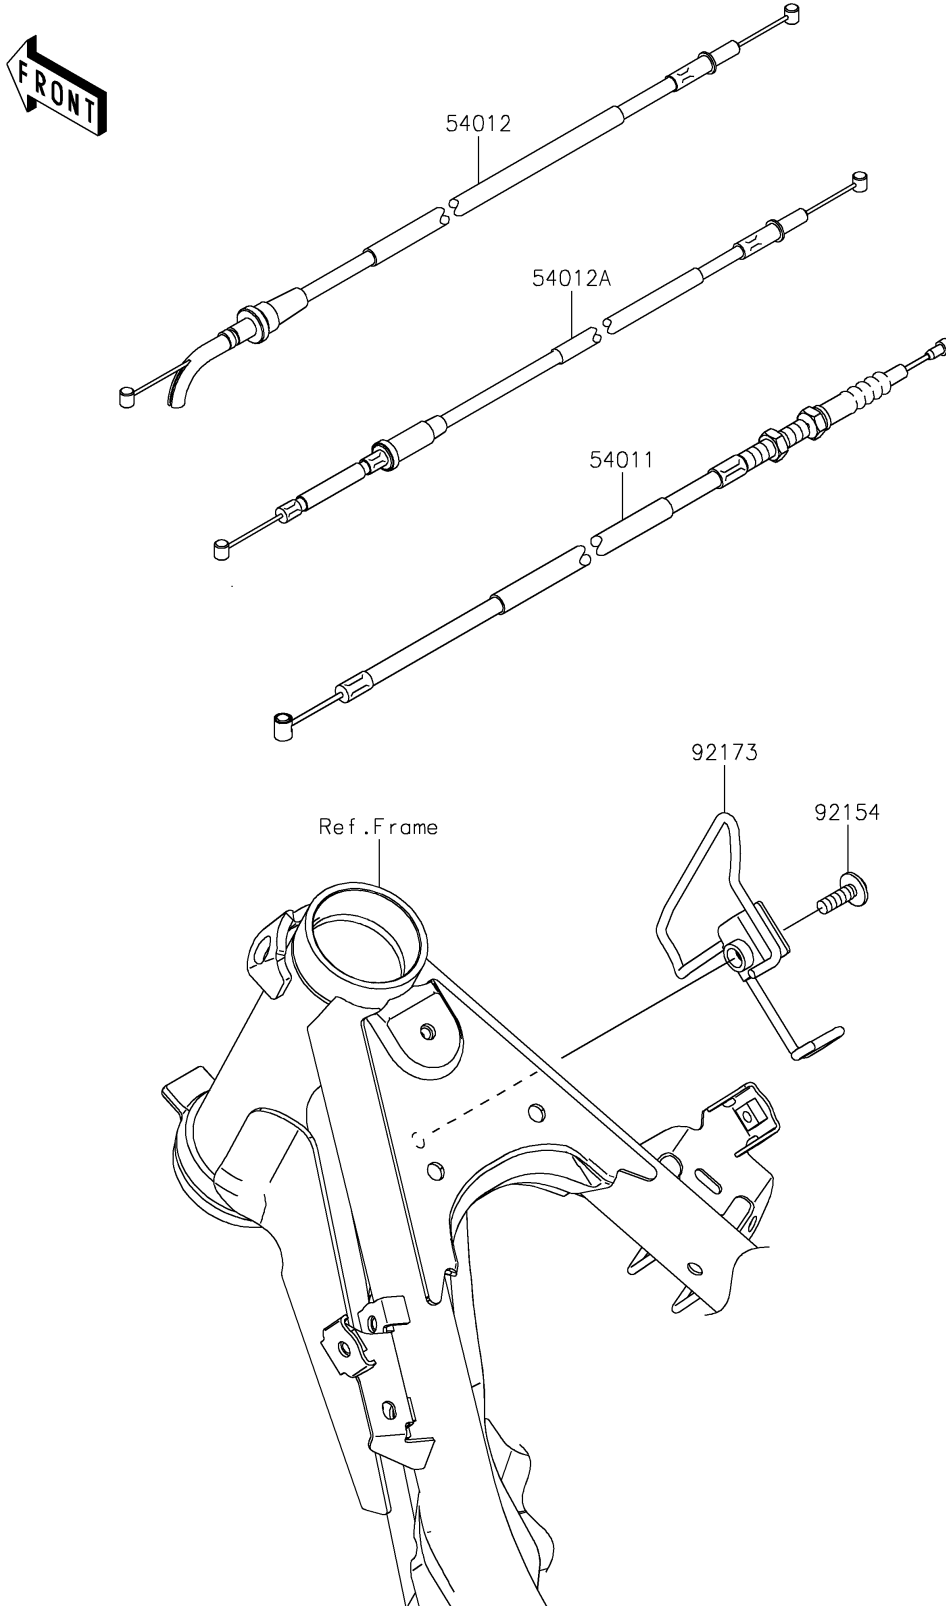

2024 KLX230 S PARTS DIAGRAM

Cables

F2540

2024 KLX230 S PARTS LIST

Cables

ITEM NAME	PART NUMBER	QUANTITY
CABLE-CLUTCH (Ref # 54011)	54011-0639	1
CABLE-THROTTLE,PULL (Ref # 54012)	54012-0754	1
CABLE-THROTTLE,RETURN (Ref # 54012A)	54012-0755	1
BOLT,SOCKET,6X18 (Ref # 92154)	92154-1291	1
CLAMP (Ref # 92173)	92173-2046	1