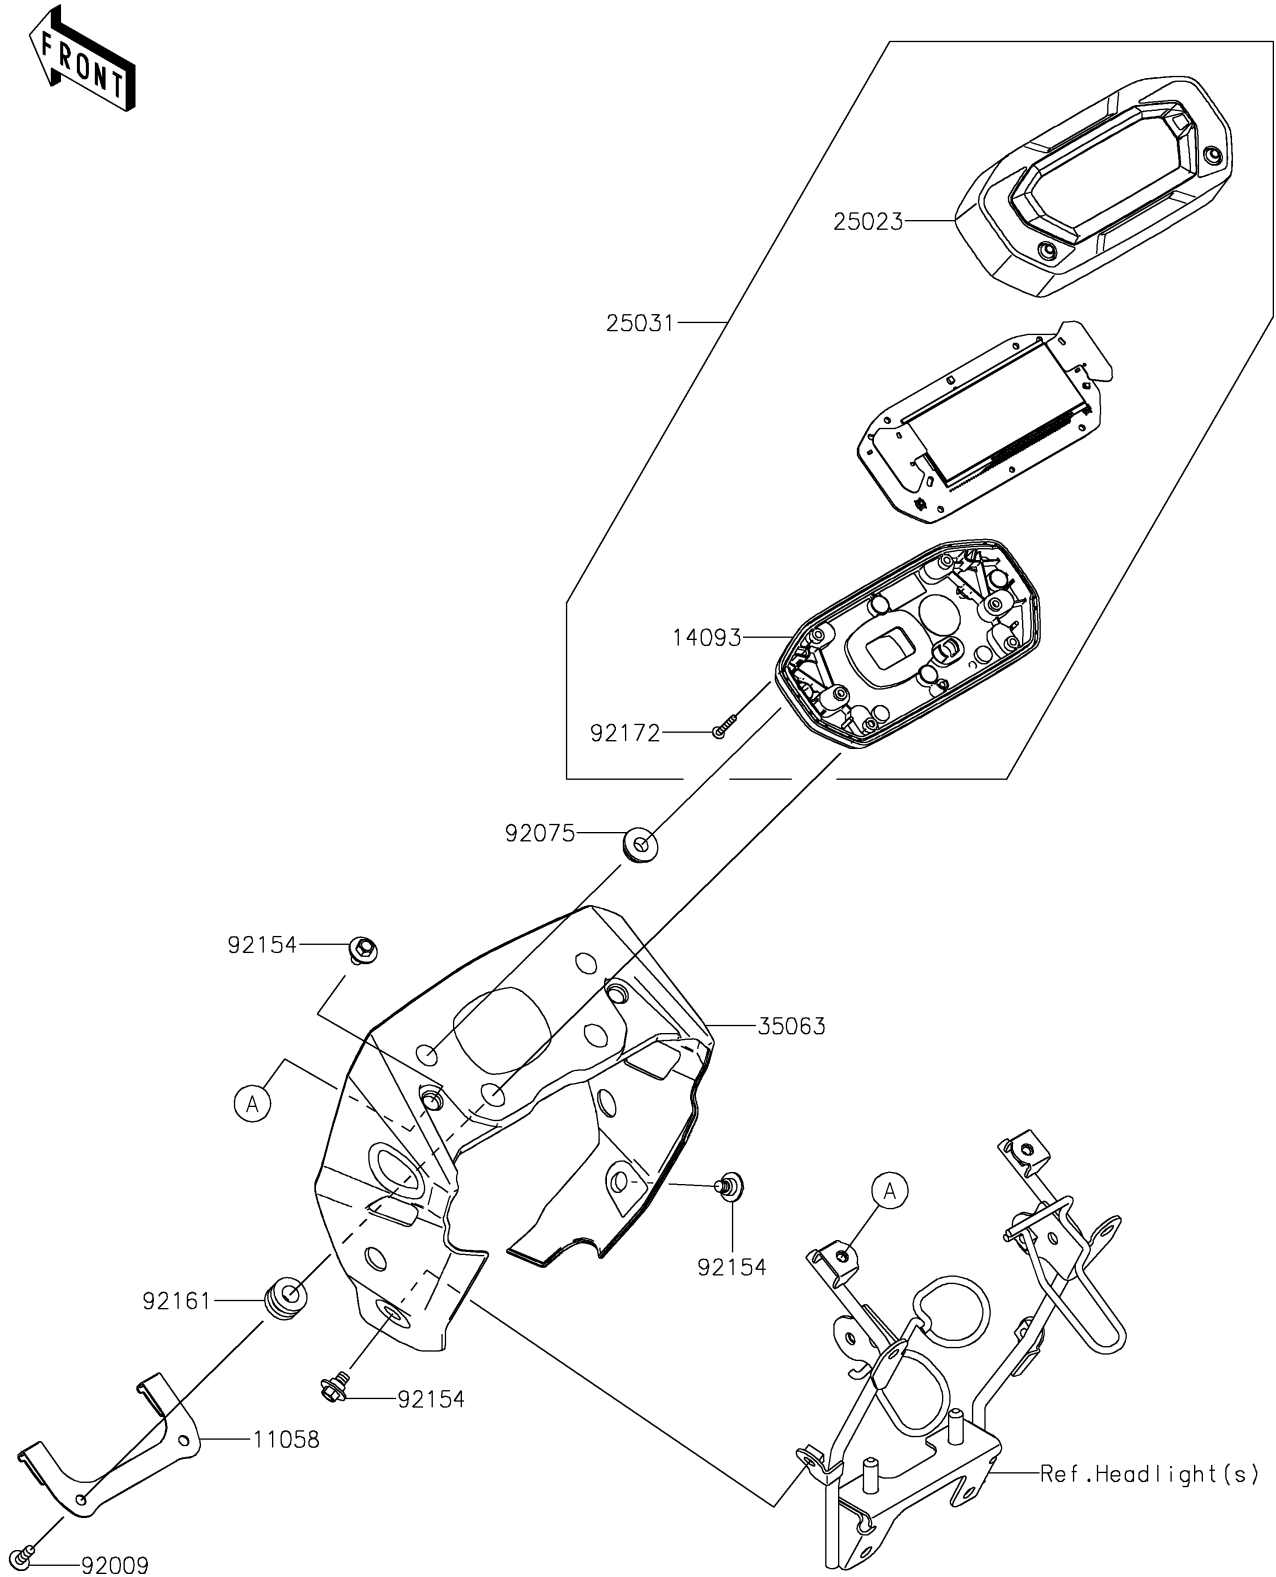

2024 KLX230 S PARTS DIAGRAM

Meter(s)

F2530

2024 KLX230 S PARTS LIST

Meter(s)

ITEM NAME	PART NUMBER	QUANTITY
BRACKET,METER (Ref # 11058)	11058-1319	1
COVER,METER (Ref # 14093)	14093-0941	1
COVER-METER CASE (Ref # 25023)	25023-0139	1
METER-ASSY,LCD (Ref # 25031)	25031-1371	1
STAY,METER (Ref # 35063)	35063-1604	1
SCREW,TAPPING,5X14 (Ref # 92009)	92009-1197	2
DAMPER,RADIATOR GUARD (Ref # 92075)	92075-1469	2
BOLT,FLANGED,6X10 (Ref # 92154)	92154-4486	4
DAMPER,10X20X12 (Ref # 92161)	92161-2102	2
SCREW,TAPPING,3X20 (Ref # 92172)	92172-1224	6