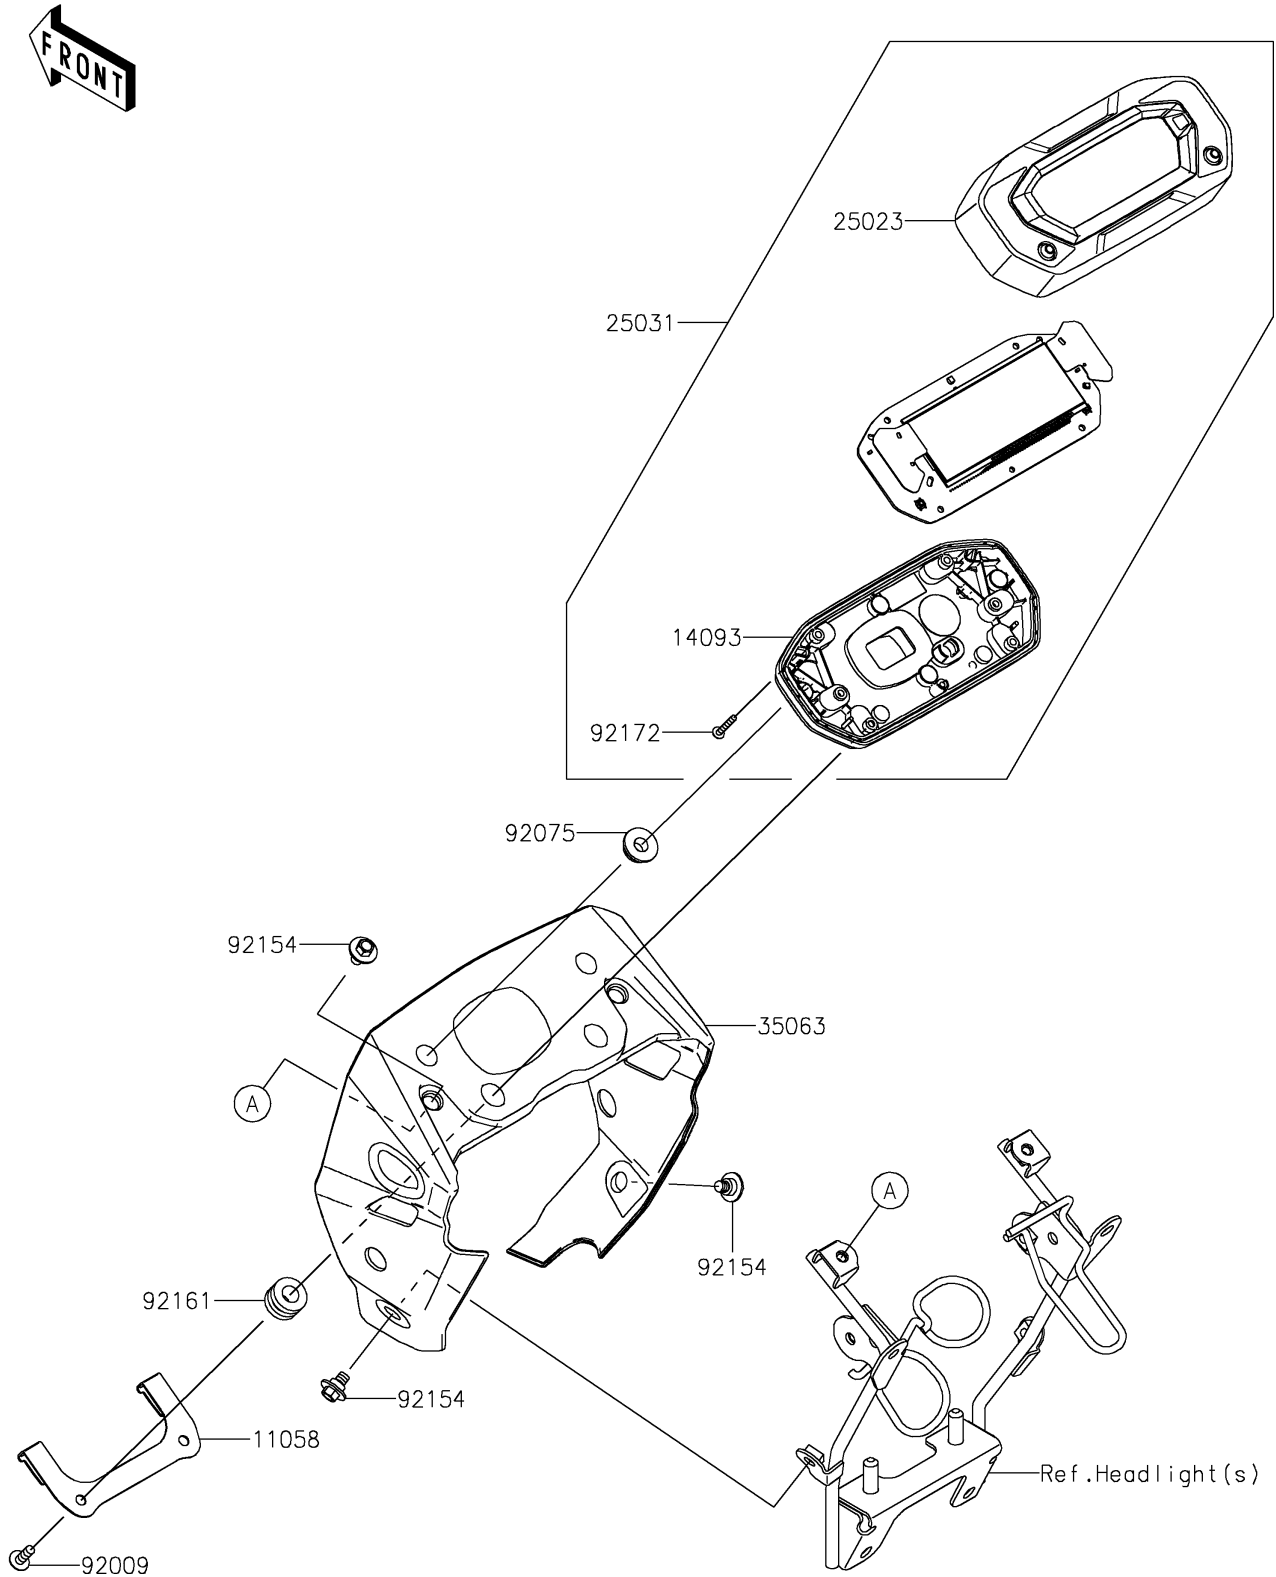

2024 KLX® 230 S PARTS DIAGRAM

Meter(s)

F2530

2024 KLX® 230 S PARTS LIST

Meter(s)

ITEM NAME	PART NUMBER	QUANTITY
BRACKET,METER (Ref # 11058)	11058-1319	1
COVER,METER (Ref # 14093)	14093-0941	1
COVER-METER CASE (Ref # 25023)	25023-0139	1
METER-ASSY,LCD (Ref # 25031)	25031-1371	1
STAY,METER (Ref # 35063)	35063-1604	1
SCREW,TAPPING,5X14 (Ref # 92009)	92009-1197	2
DAMPER,RADIATOR GUARD (Ref # 92075)	92075-1469	2
BOLT,FLANGED,6X10 (Ref # 92154)	92154-4486	4
DAMPER,10X20X12 (Ref # 92161)	92161-2102	2
SCREW,TAPPING,3X20 (Ref # 92172)	92172-1224	6