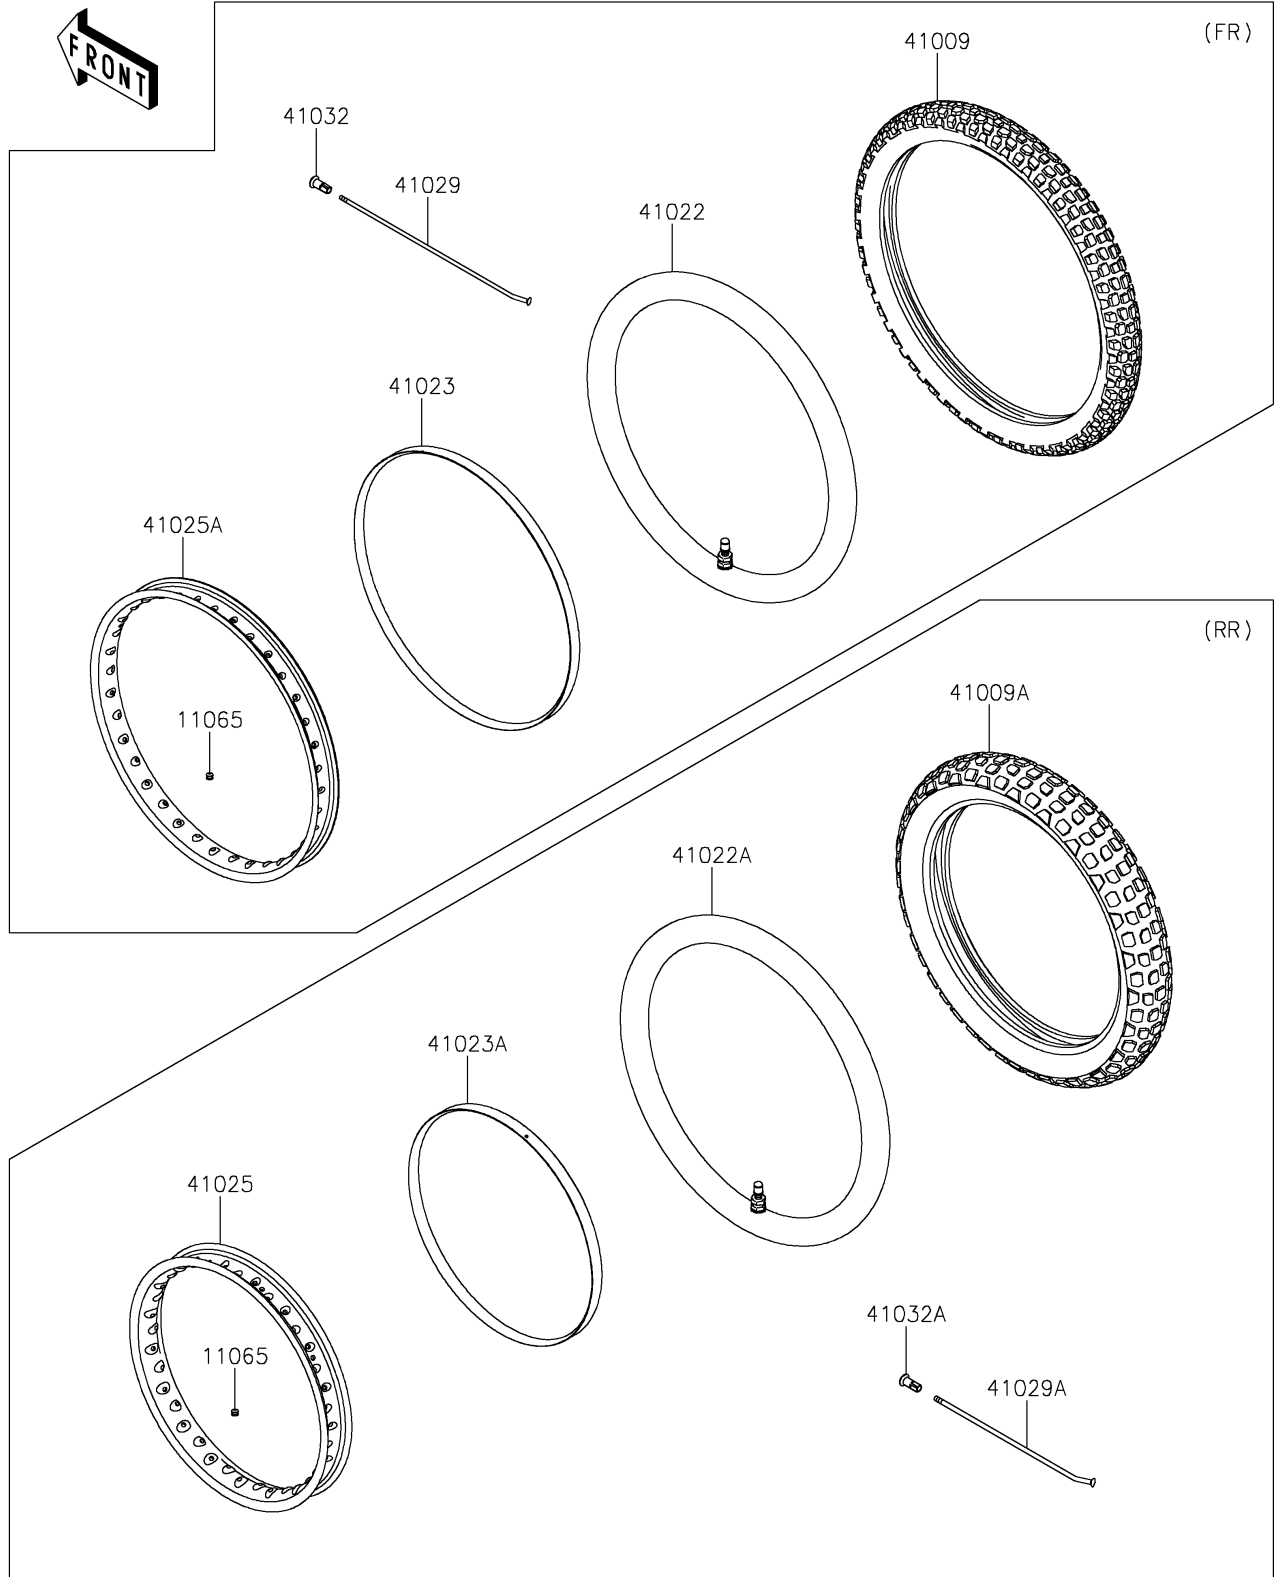

2024 KLX230 S PARTS DIAGRAM

Wheels/Tires

F2210

2024 KLX230 S PARTS LIST

Wheels/Tires

ITEM NAME	PART NUMBER	QUANTITY
CAP,BEAD STOPPER (Ref # 11065)	11065-0384	2
TIRE,FR,2.75-21 45P,GP-21F (Ref # 41009)	41009-0559	1
TIRE,RR,4.10-18 59P,GP-22R (Ref # 41009A)	41009-0560	1
TUBE-TIRE (Ref # 41022)	41022-0112	1
TUBE-TIRE (Ref # 41022A)	41022-0113	1
BAND-RIM,2.75-21 (Ref # 41023)	41023-0028	1
BAND-RIM,4.10-18 (Ref # 41023A)	41023-0029	1
RIM,RR,18X1.85,BLACK (Ref # 41025)	41025-0399-WC	1
RIM,FR,21X1.60,BLACK (Ref # 41025A)	41025-0400-WC	1
SPOKE-INNER,225.5MMX162D (Ref # 41029)	41029-0105	36
SPOKE-INNER,186.5MMX162D (Ref # 41029A)	41029-0106	36
NIPPLE-SPOKE (Ref # 41032)	41032-0010	36
NIPPLE-SPOKE (Ref # 41032A)	41032-0013	36