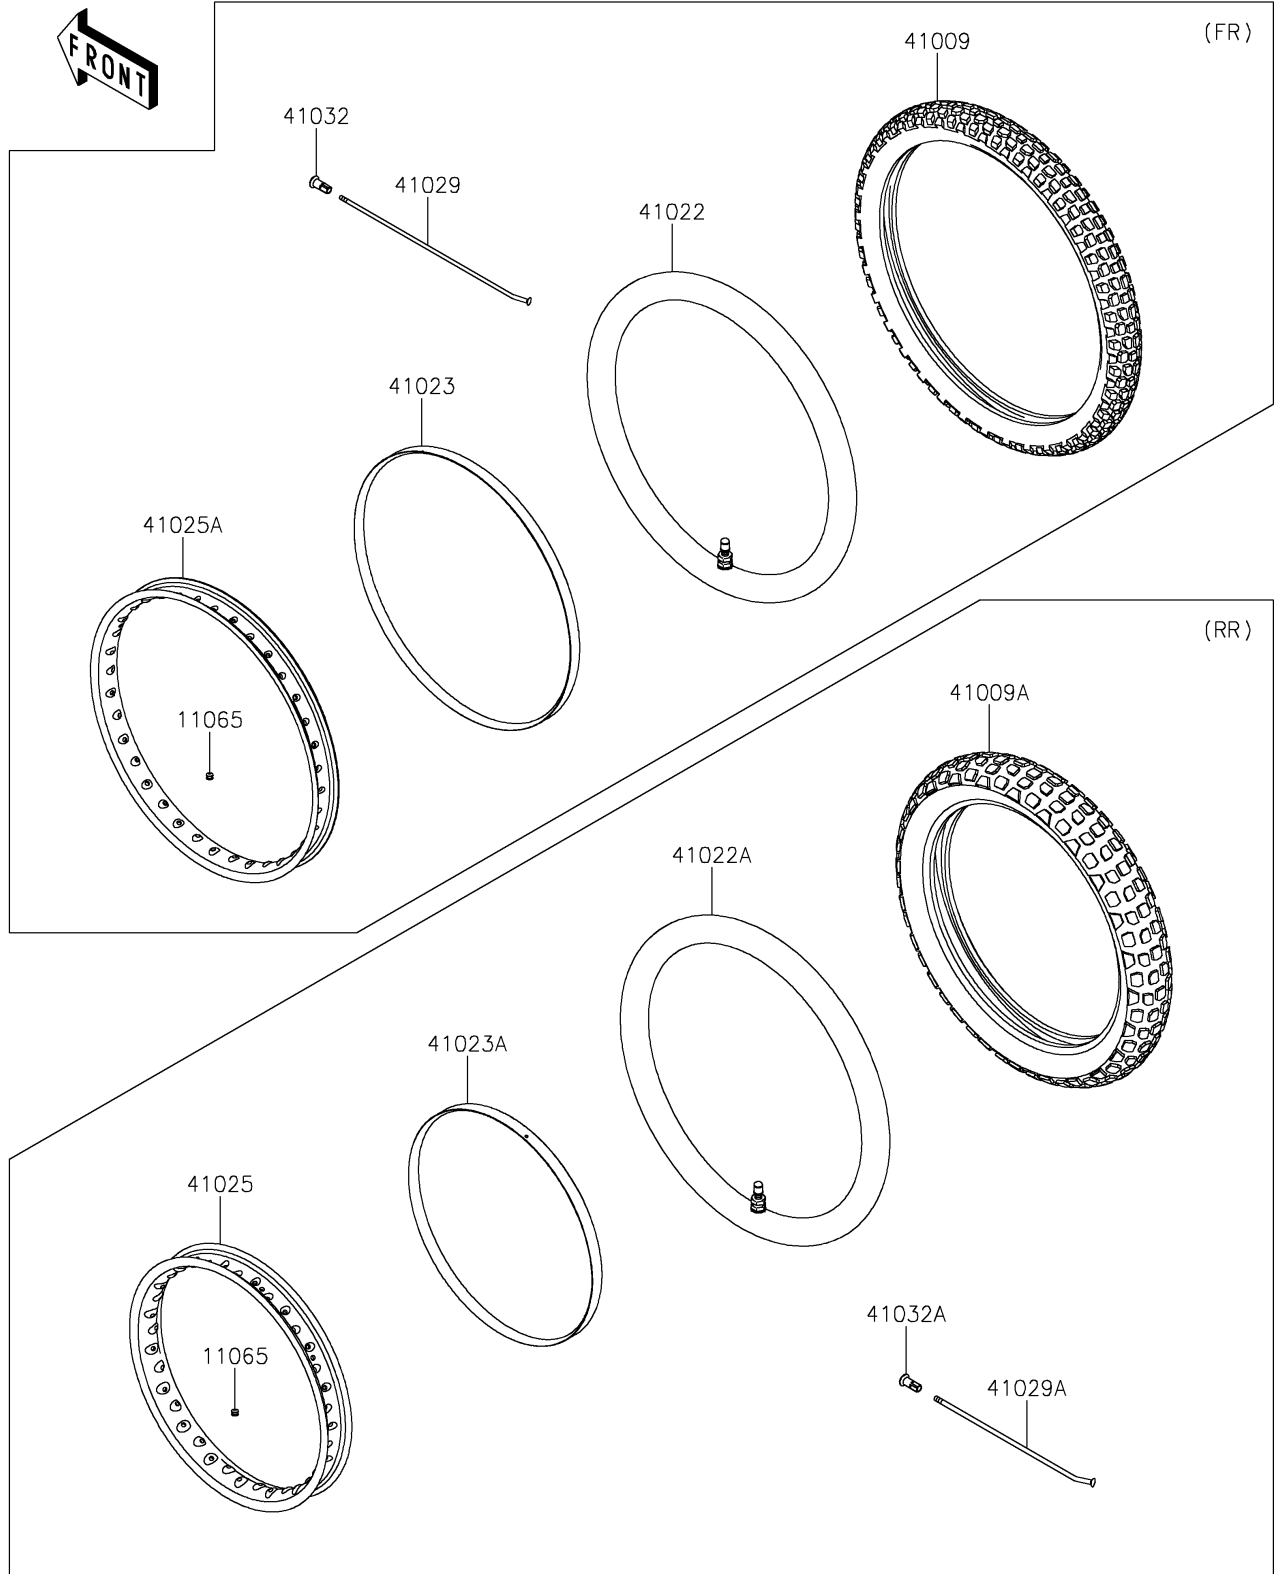

2024 KLX® 230 S PARTS DIAGRAM

Wheels/Tires

F2210

2024 KLX® 230 S PARTS LIST

Wheels/Tires

ITEM NAME	PART NUMBER	QUANTITY
CAP,BEAD STOPPER (Ref # 11065)	11065-0384	2
TIRE,FR,2.75-21 45P,GP-21F (Ref # 41009)	41009-0559	1
TIRE,RR,4.10-18 59P,GP-22R (Ref # 41009A)	41009-0560	1
TUBE-TIRE (Ref # 41022)	41022-0112	1
TUBE-TIRE (Ref # 41022A)	41022-0113	1
BAND-RIM,2.75-21 (Ref # 41023)	41023-0028	1
BAND-RIM,4.10-18 (Ref # 41023A)	41023-0029	1
RIM,RR,18X1.85,BLACK (Ref # 41025)	41025-0399-WC	1
RIM,FR,21X1.60,BLACK (Ref # 41025A)	41025-0400-WC	1
SPOKE-INNER,225.5MMX162D (Ref # 41029)	41029-0105	36
SPOKE-INNER,186.5MMX162D (Ref # 41029A)	41029-0106	36
NIPPLE-SPOKE (Ref # 41032)	41032-0010	36
NIPPLE-SPOKE (Ref # 41032A)	41032-0013	36