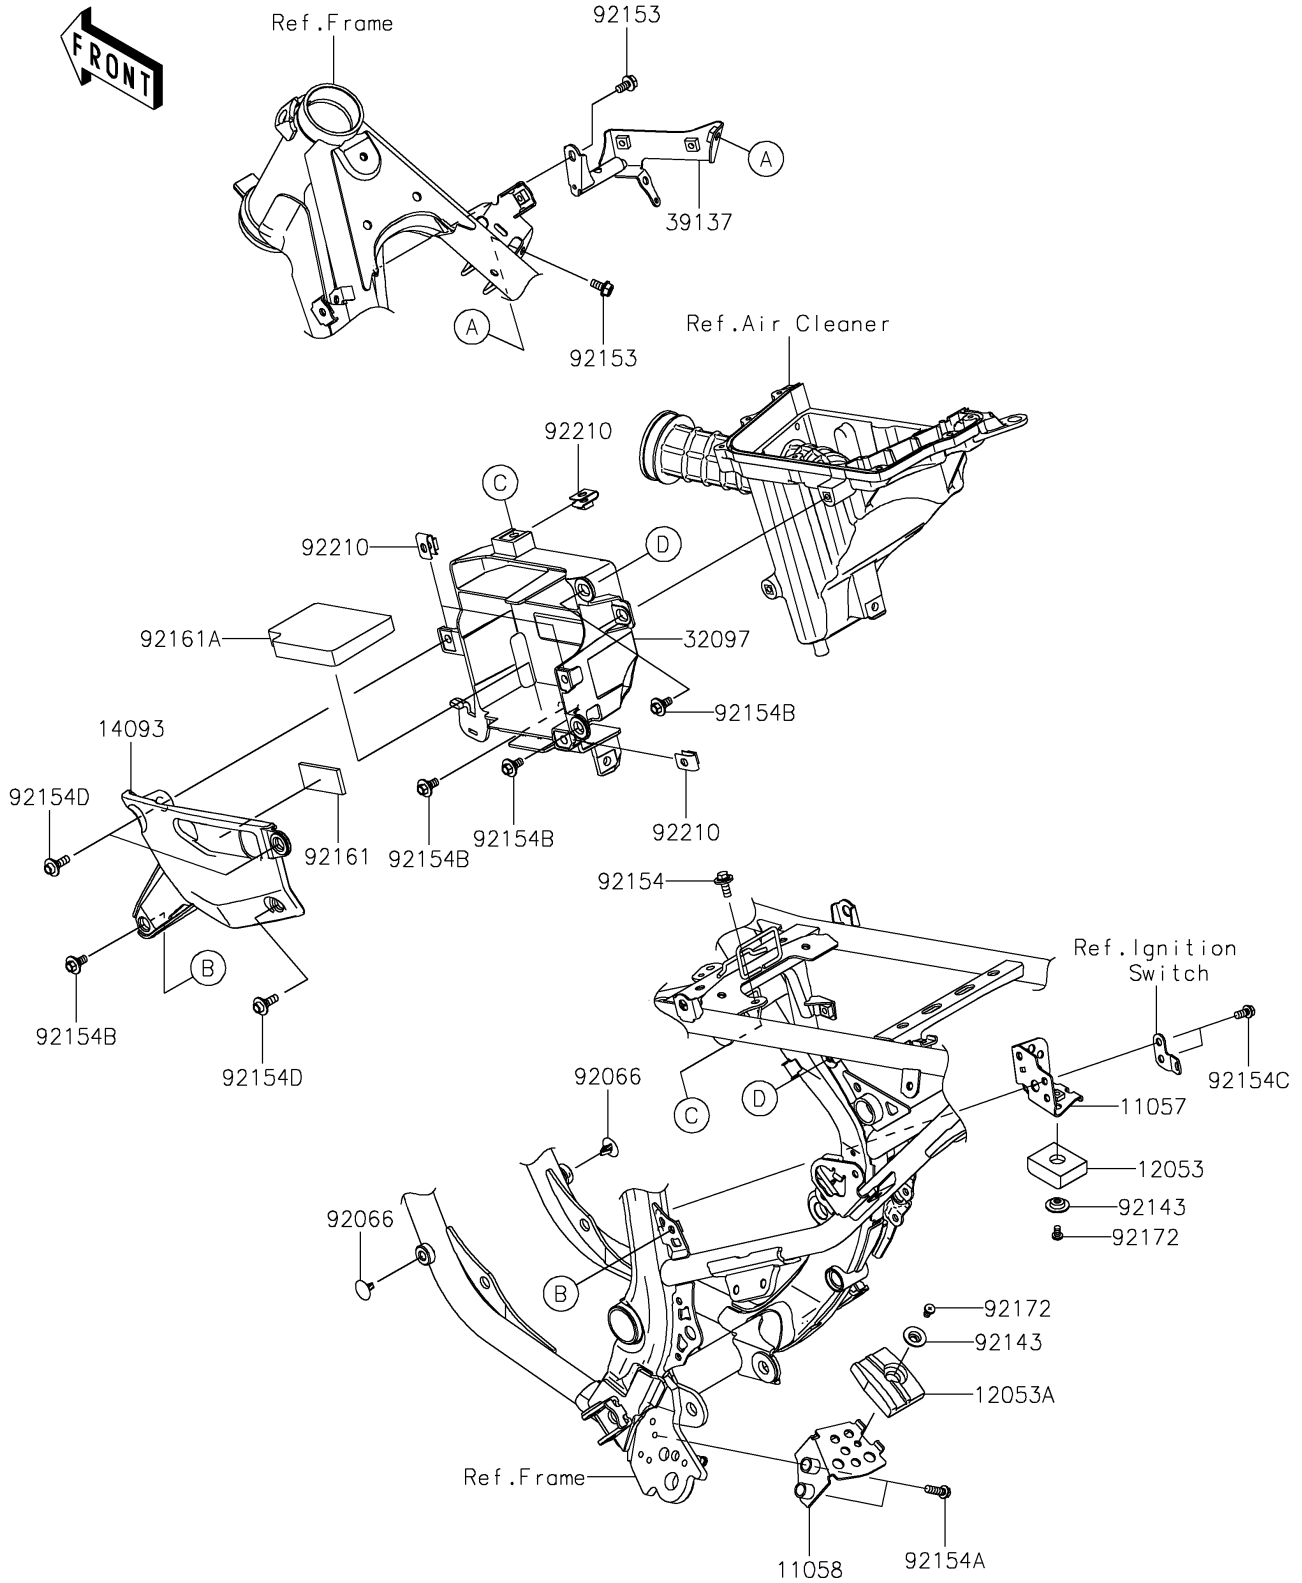

# 2024 KLX230 S PARTS DIAGRAM

## Frame Fittings

F2131

## 2024 KLX230 S PARTS LIST

### Frame Fittings

ITEM NAME	PART NUMBER	QUANTITY
BRACKET,UPP (Ref # 11057)	11057-2067	1
BRACKET,LWR (Ref # 11058)	11058-0854	1
GUIDE-CHAIN,UPP (Ref # 12053)	12053-0270	1
GUIDE-CHAIN,LWR (Ref # 12053A)	12053-0271	1
COVER,BATTERY CASE (Ref # 14093)	14093-1562	1
CASE-BATTERY (Ref # 32097)	32097-0571	1
STAY-COMP,REGULATOR,P.SILVER (Ref # 39137)	39137-0753-458	1
PLUG (Ref # 92066)	92066-0934	2
COLLAR (Ref # 92143)	92143-1676	2
BOLT,FLANGED,6X12 (Ref # 92153)	92153-1283	2
BOLT,FLANGED-SMALL,6X16 (Ref # 92154)	92154-1183	1
BOLT,FLANGED,6X20 (Ref # 92154A)	92154-2757	2
BOLT,FLANGED,6X13 (Ref # 92154B)	92154-4411	5
BOLT,FLANGED,6X12 (Ref # 92154C)	92154-7279	2
BOLT,FLANGED,6X14 (Ref # 92154D)	92154-7286	3
DAMPER,49X23X4 (Ref # 92161)	92161-2536	1
DAMPER,BATTERY CASE (Ref # 92161A)	92161-2581	1
SCREW,5X8 (Ref # 92172)	92172-1540	2
NUT,6MM (Ref # 92210)	92210-0218	4