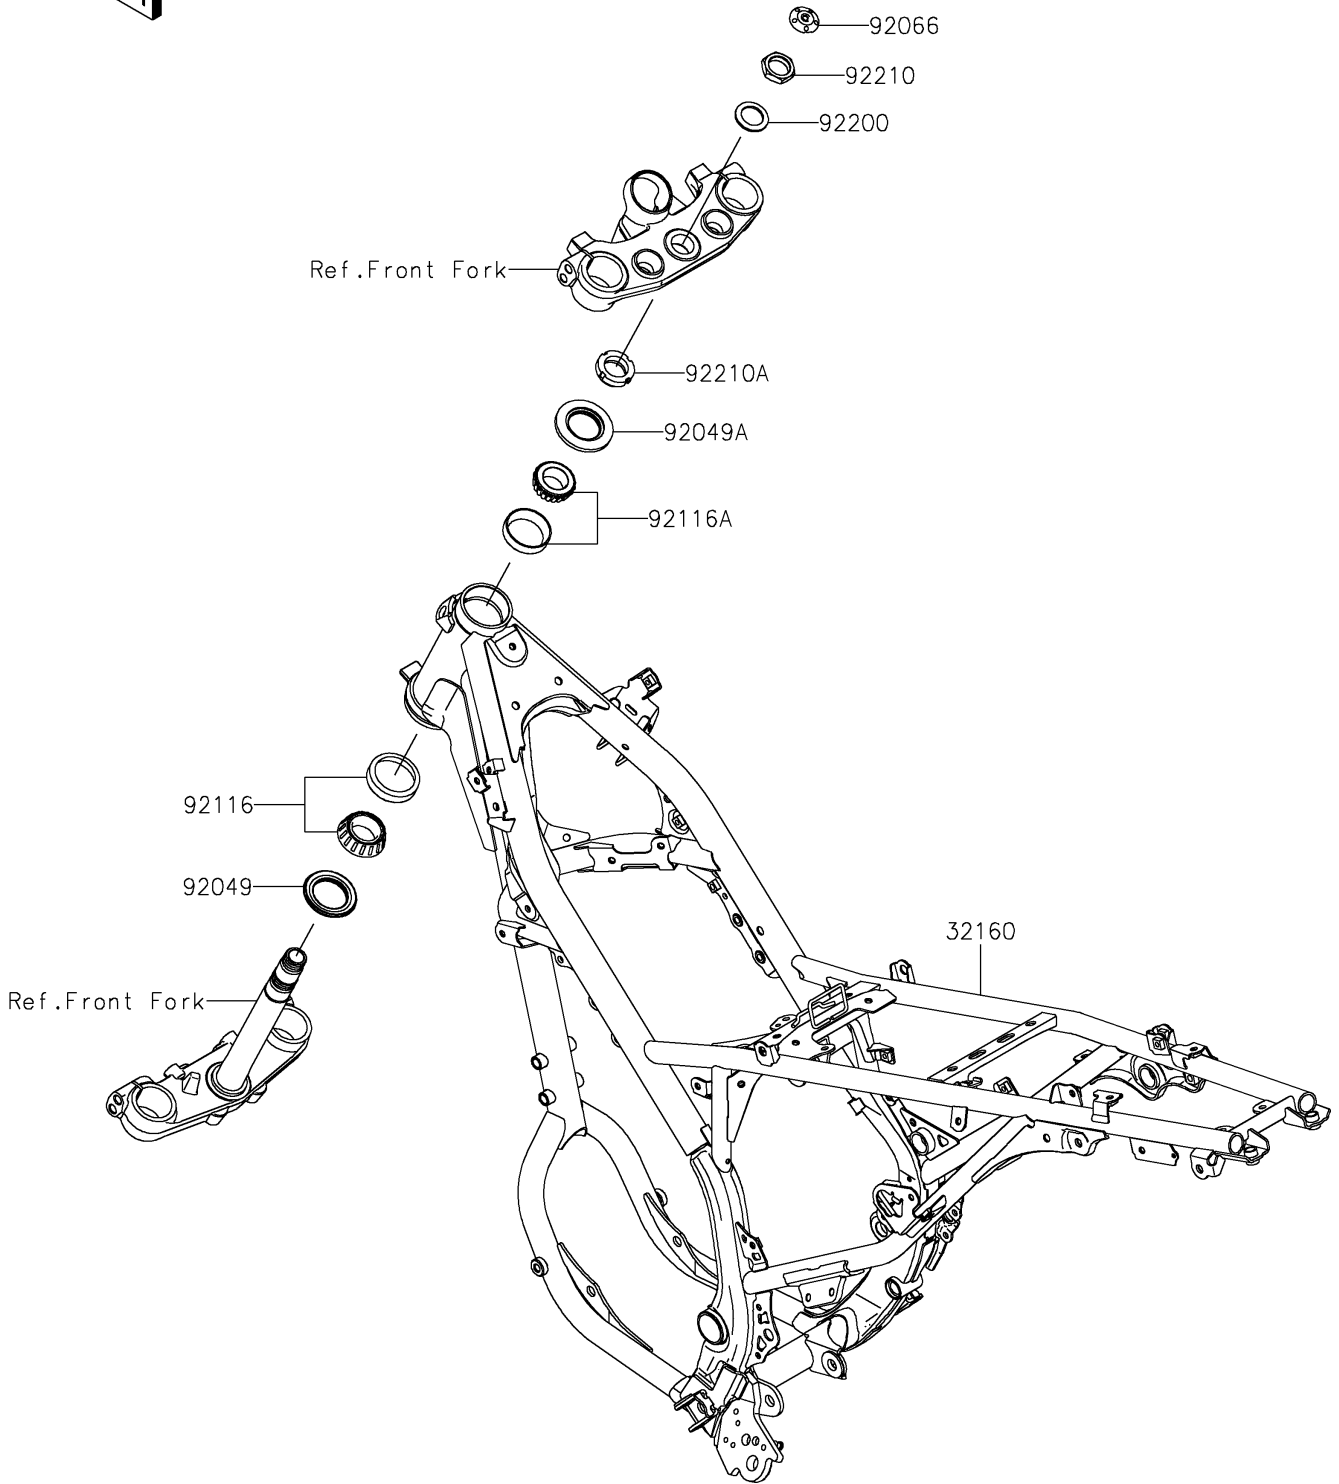

2024 KLX230 S PARTS DIAGRAM

Frame

F2120

2024 KLX230 S PARTS LIST

Frame

ITEM NAME	PART NUMBER	QUANTITY
FRAME-COMP,P.SILVER (Ref # 32160)	32160-2023-458	1
SEAL-OIL,XMHE36X52X4J (Ref # 92049)	92049-1162	1
SEAL-OIL,STEERING STEM (Ref # 92049A)	92049-1214	1
PLUG (Ref # 92066)	92066-0162	1
BEARING-ROLLER,HR320/28XJ (Ref # 92116)	92116-1009	1
BEARING-ROLLER,HICAP 32005JR (Ref # 92116A)	92116-1052	1
WASHER,STEERING STEM (Ref # 92200)	92200-0517	1
NUT,STEERING STEM,22MM (Ref # 92210)	92210-1521	1
NUT,STEERING STEM,25MM (Ref # 92210A)	92210-1754	1