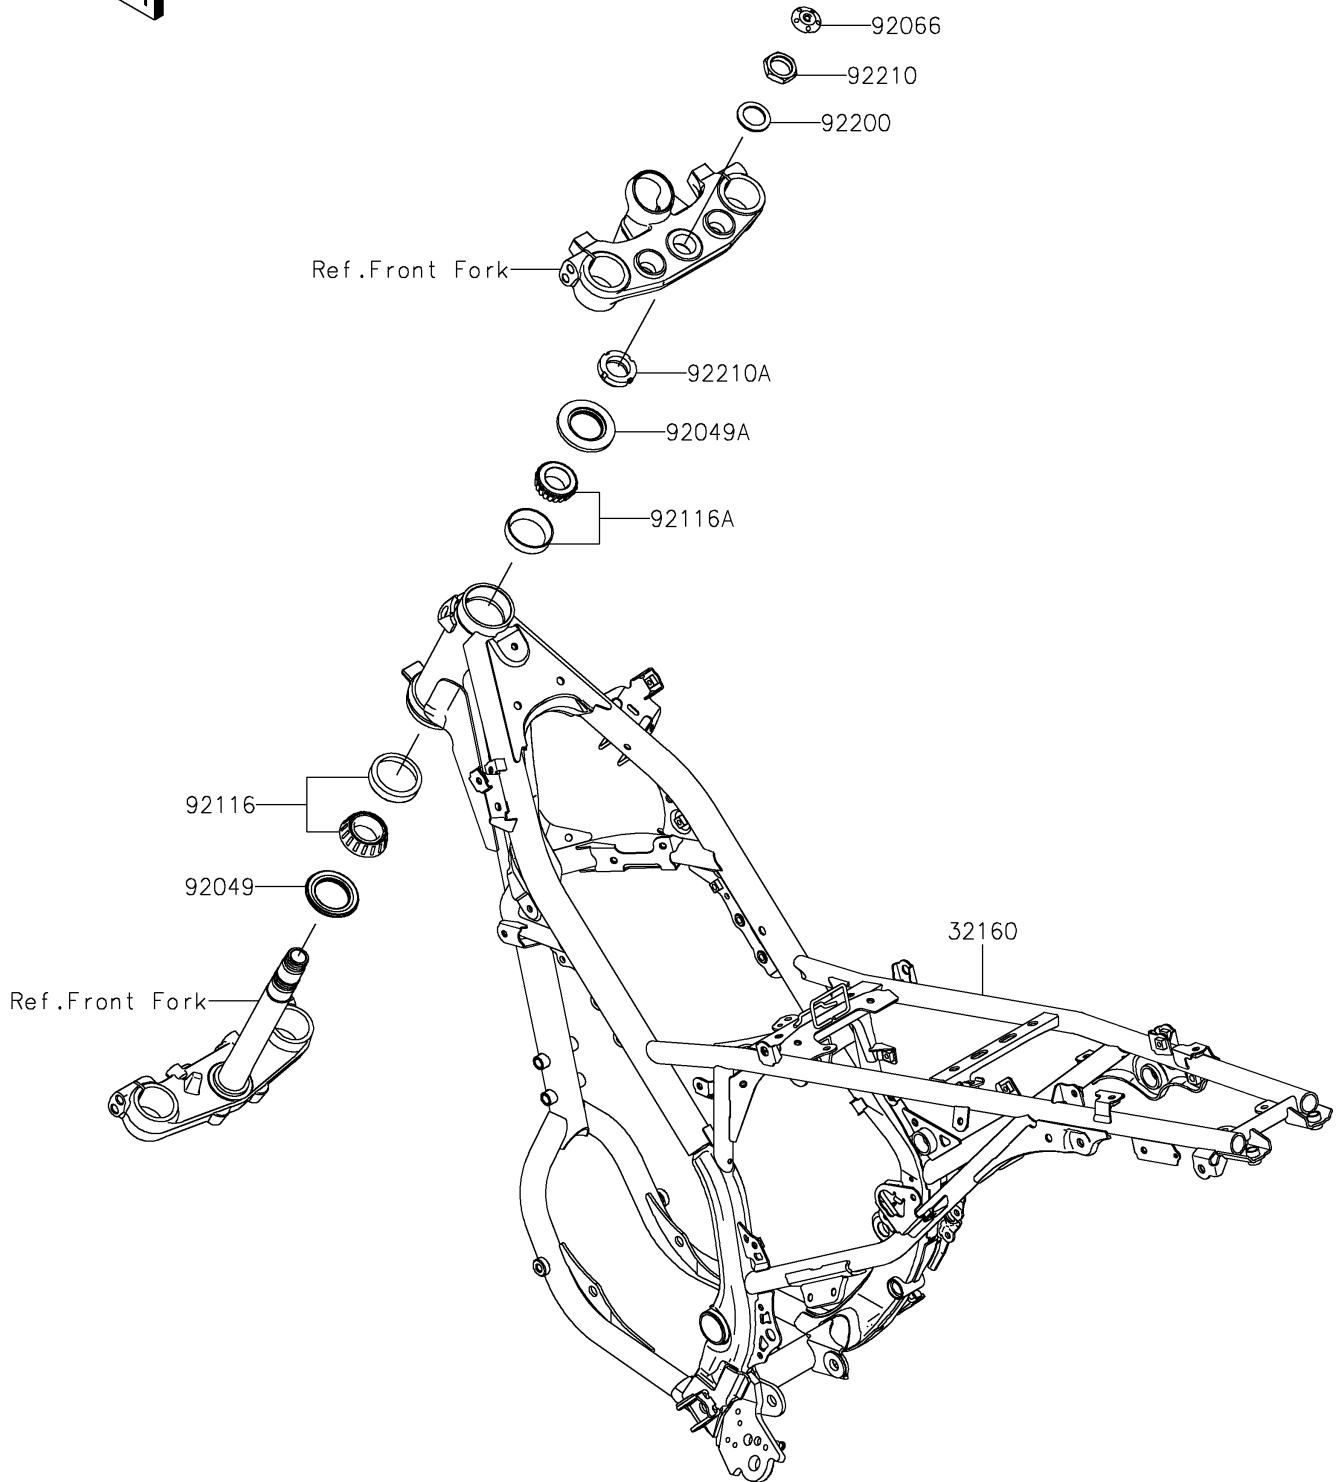

2024 KLX® 230 S PARTS DIAGRAM

Frame

F2120

2024 KLX® 230 S PARTS LIST

Frame

ITEM NAME	PART NUMBER	QUANTITY
FRAME-COMP,P.SILVER (Ref # 32160)	32160-2023-458	1
SEAL-OIL,XMHE36X52X4J (Ref # 92049)	92049-1162	1
SEAL-OIL,STEERING STEM (Ref # 92049A)	92049-1214	1
PLUG (Ref # 92066)	92066-0162	1
BEARING-ROLLER,HR320/28XJ (Ref # 92116)	92116-1009	1
BEARING-ROLLER,HICAP 32005JR (Ref # 92116A)	92116-1052	1
WASHER,STEERING STEM (Ref # 92200)	92200-0517	1
NUT,STEERING STEM,22MM (Ref # 92210)	92210-1521	1
NUT,STEERING STEM,25MM (Ref # 92210A)	92210-1754	1