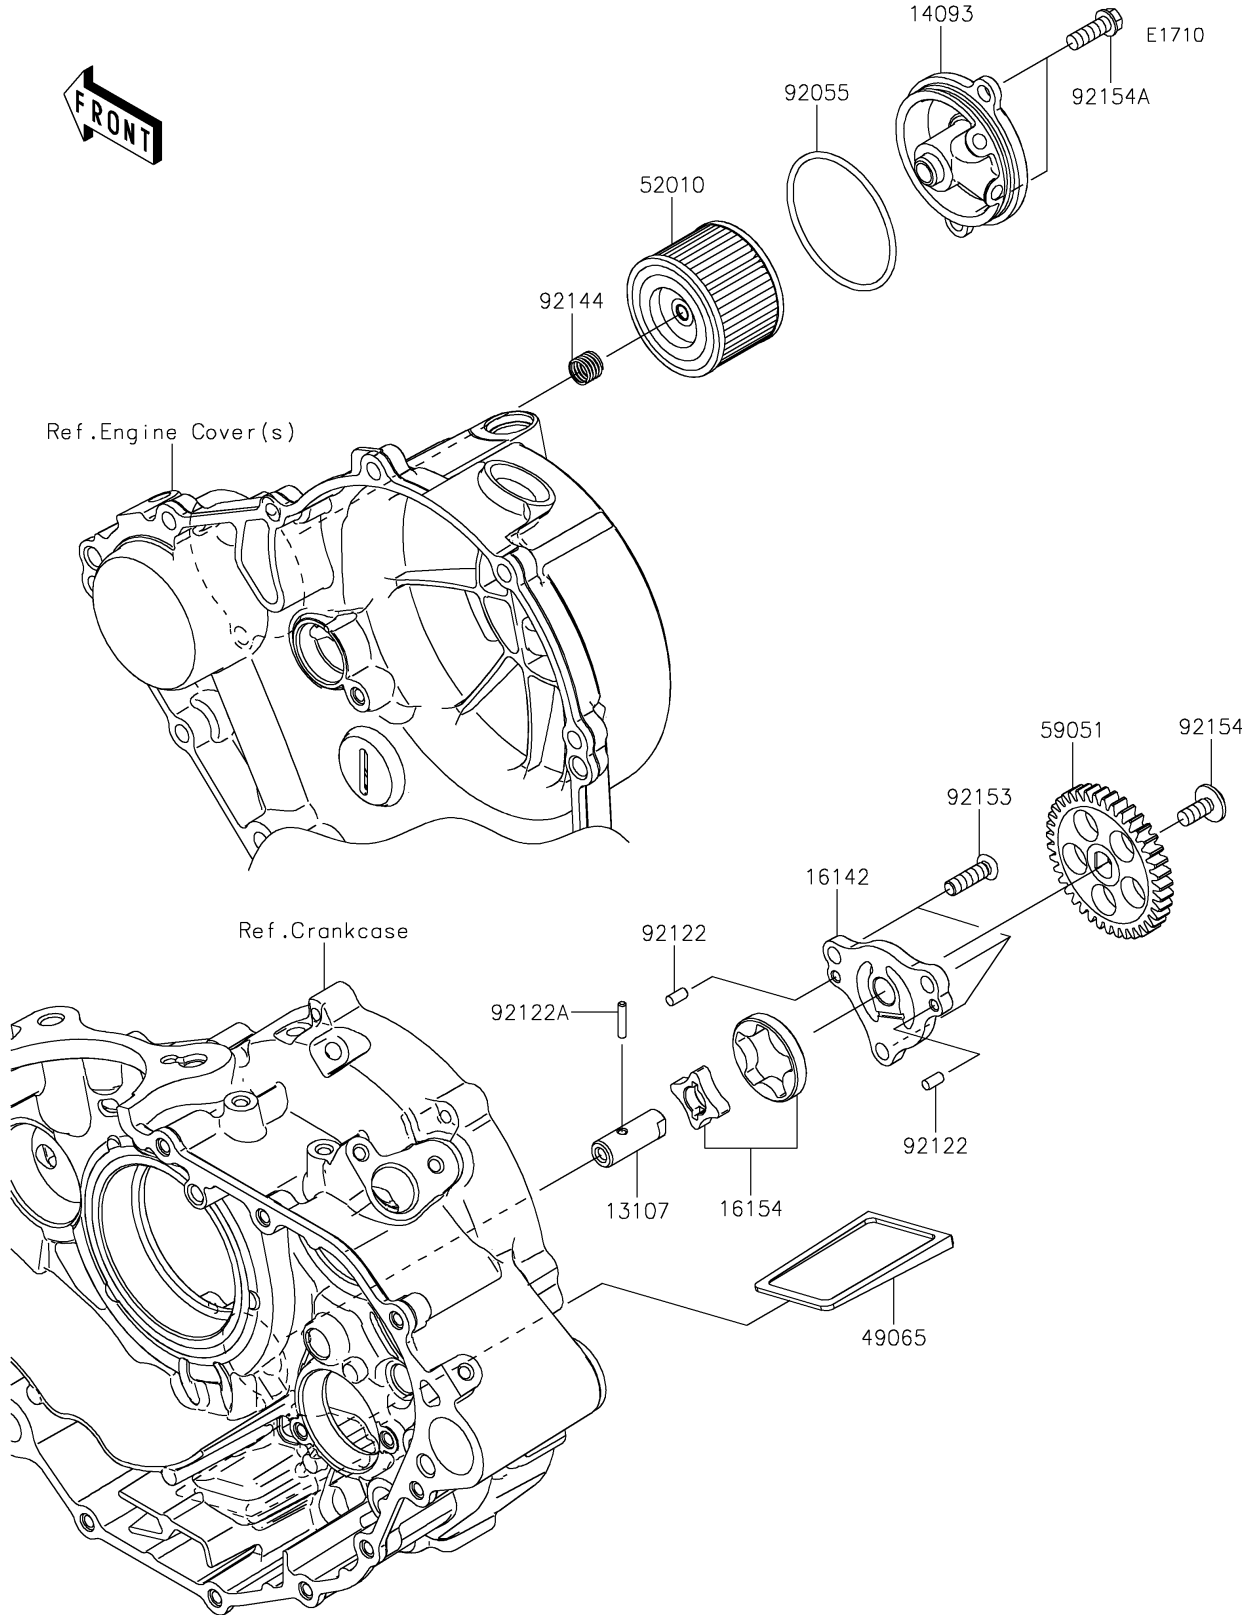

2024 KLX230 S PARTS DIAGRAM

Oil Pump

2024 KLX230 S PARTS LIST

Oil Pump

ITEM NAME	PART NUMBER	QUANTITY
SHAFT,OIL PUMP (Ref # 13107)	13107-0891	1
COVER,OIL FILTER (Ref # 14093)	14093-0786	1
COVER-PUMP,OIL (Ref # 16142)	16142-0760	1
ROTOR-PUMP (Ref # 16154)	16154-0747	1
FILTER-OIL (Ref # 49065)	49065-1058	1
ELEMENT-OIL FILTER (Ref # 52010)	52010-1053	1
GEAR-SPUR,39T (Ref # 59051)	59051-0819	1
RING-O,52.6X2.4 (Ref # 92055)	92055-1785	1
ROLLER,4X8 (Ref # 92122)	92122-0557	2
ROLLER,3X15.8 (Ref # 92122A)	92122-1126	1
SPRING (Ref # 92144)	92144-1761	1
BOLT,TORX,6X20 (Ref # 92153)	92153-1653	3
BOLT,SOCKET,6X14 (Ref # 92154)	92154-2731	1
BOLT,FLANGED,6X18 (Ref # 92154A)	92154-7470	2