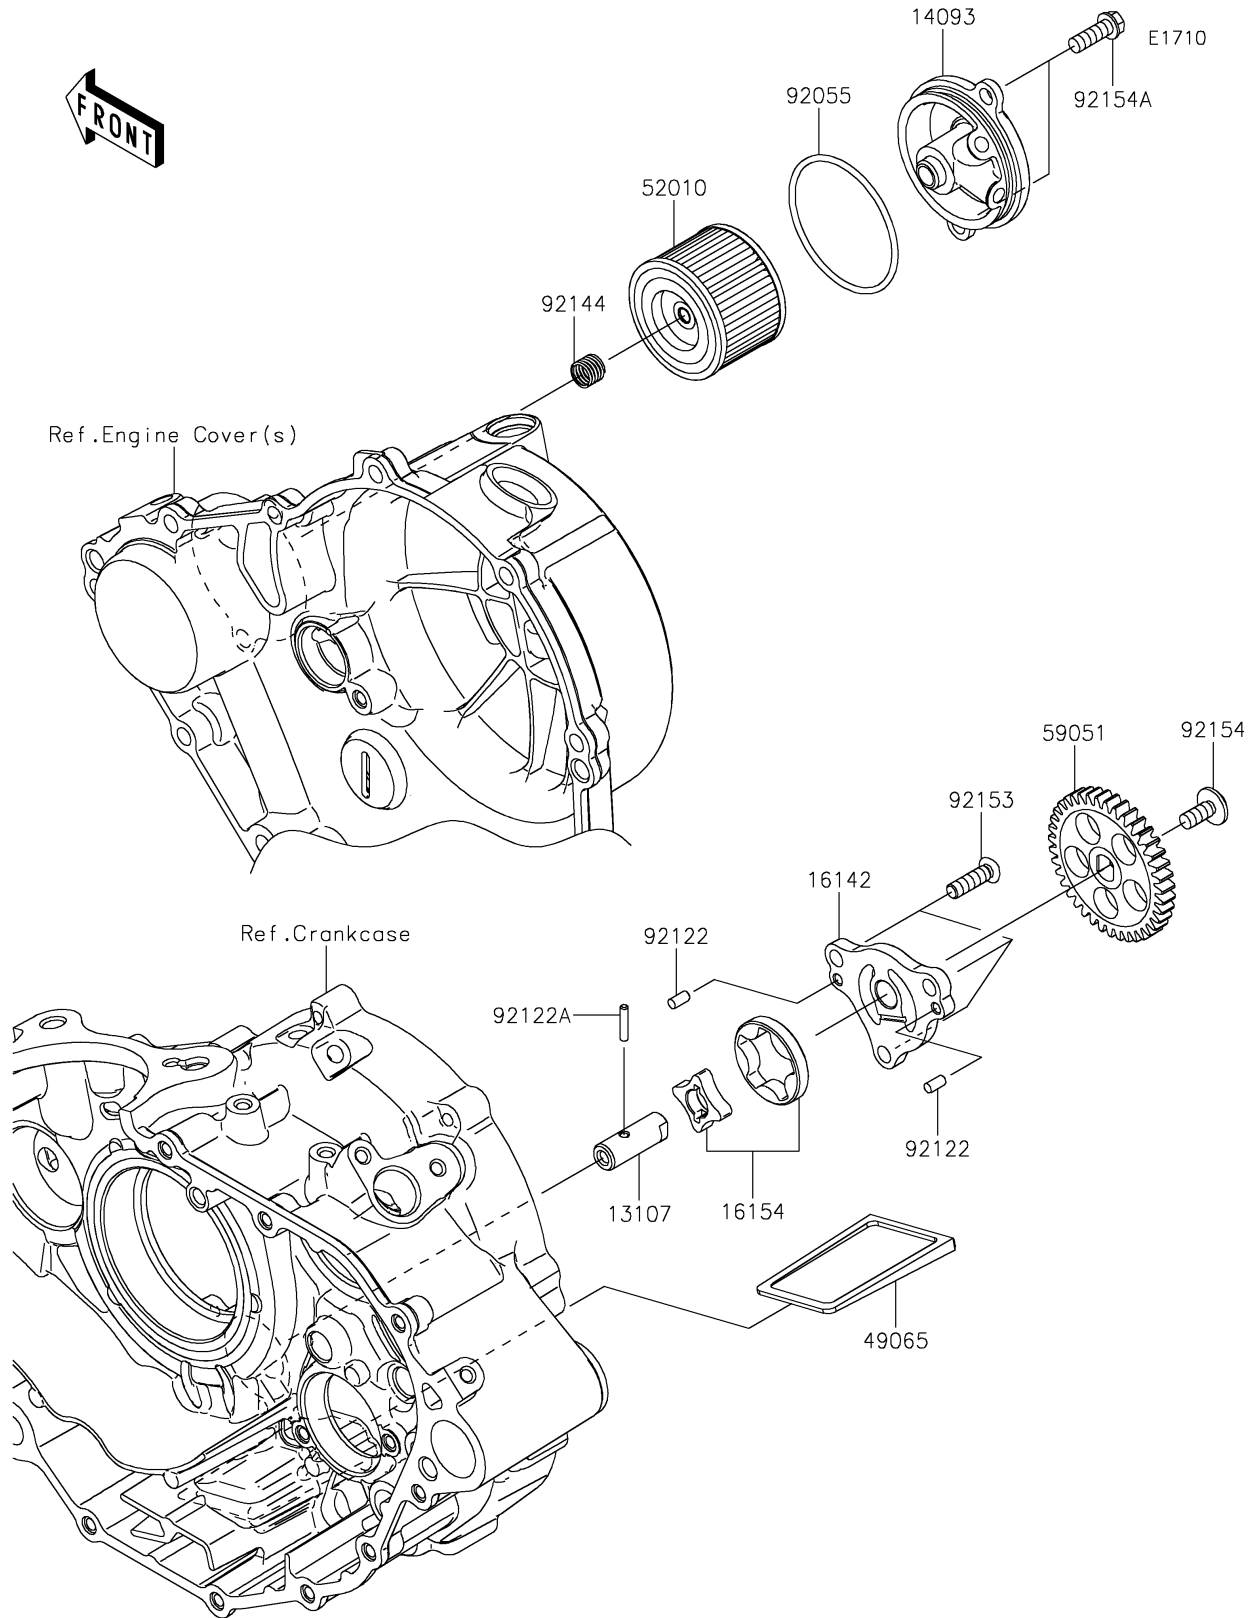

2024 KLX® 230 S PARTS DIAGRAM

Oil Pump

2024 KLX® 230 S PARTS LIST

Oil Pump

ITEM NAME	PART NUMBER	QUANTITY
SHAFT,OIL PUMP (Ref # 13107)	13107-0891	1
COVER,OIL FILTER (Ref # 14093)	14093-0786	1
COVER-PUMP,OIL (Ref # 16142)	16142-0760	1
ROTOR-PUMP (Ref # 16154)	16154-0747	1
FILTER-OIL (Ref # 49065)	49065-1058	1
ELEMENT-OIL FILTER (Ref # 52010)	52010-1053	1
GEAR-SPUR,39T (Ref # 59051)	59051-0819	1
RING-O,52.6X2.4 (Ref # 92055)	92055-1785	1
ROLLER,4X8 (Ref # 92122)	92122-0557	2
ROLLER,3X15.8 (Ref # 92122A)	92122-1126	1
SPRING (Ref # 92144)	92144-1761	1
BOLT,TORX,6X20 (Ref # 92153)	92153-1653	3
BOLT,SOCKET,6X14 (Ref # 92154)	92154-2731	1
BOLT,FLANGED,6X18 (Ref # 92154A)	92154-7470	2