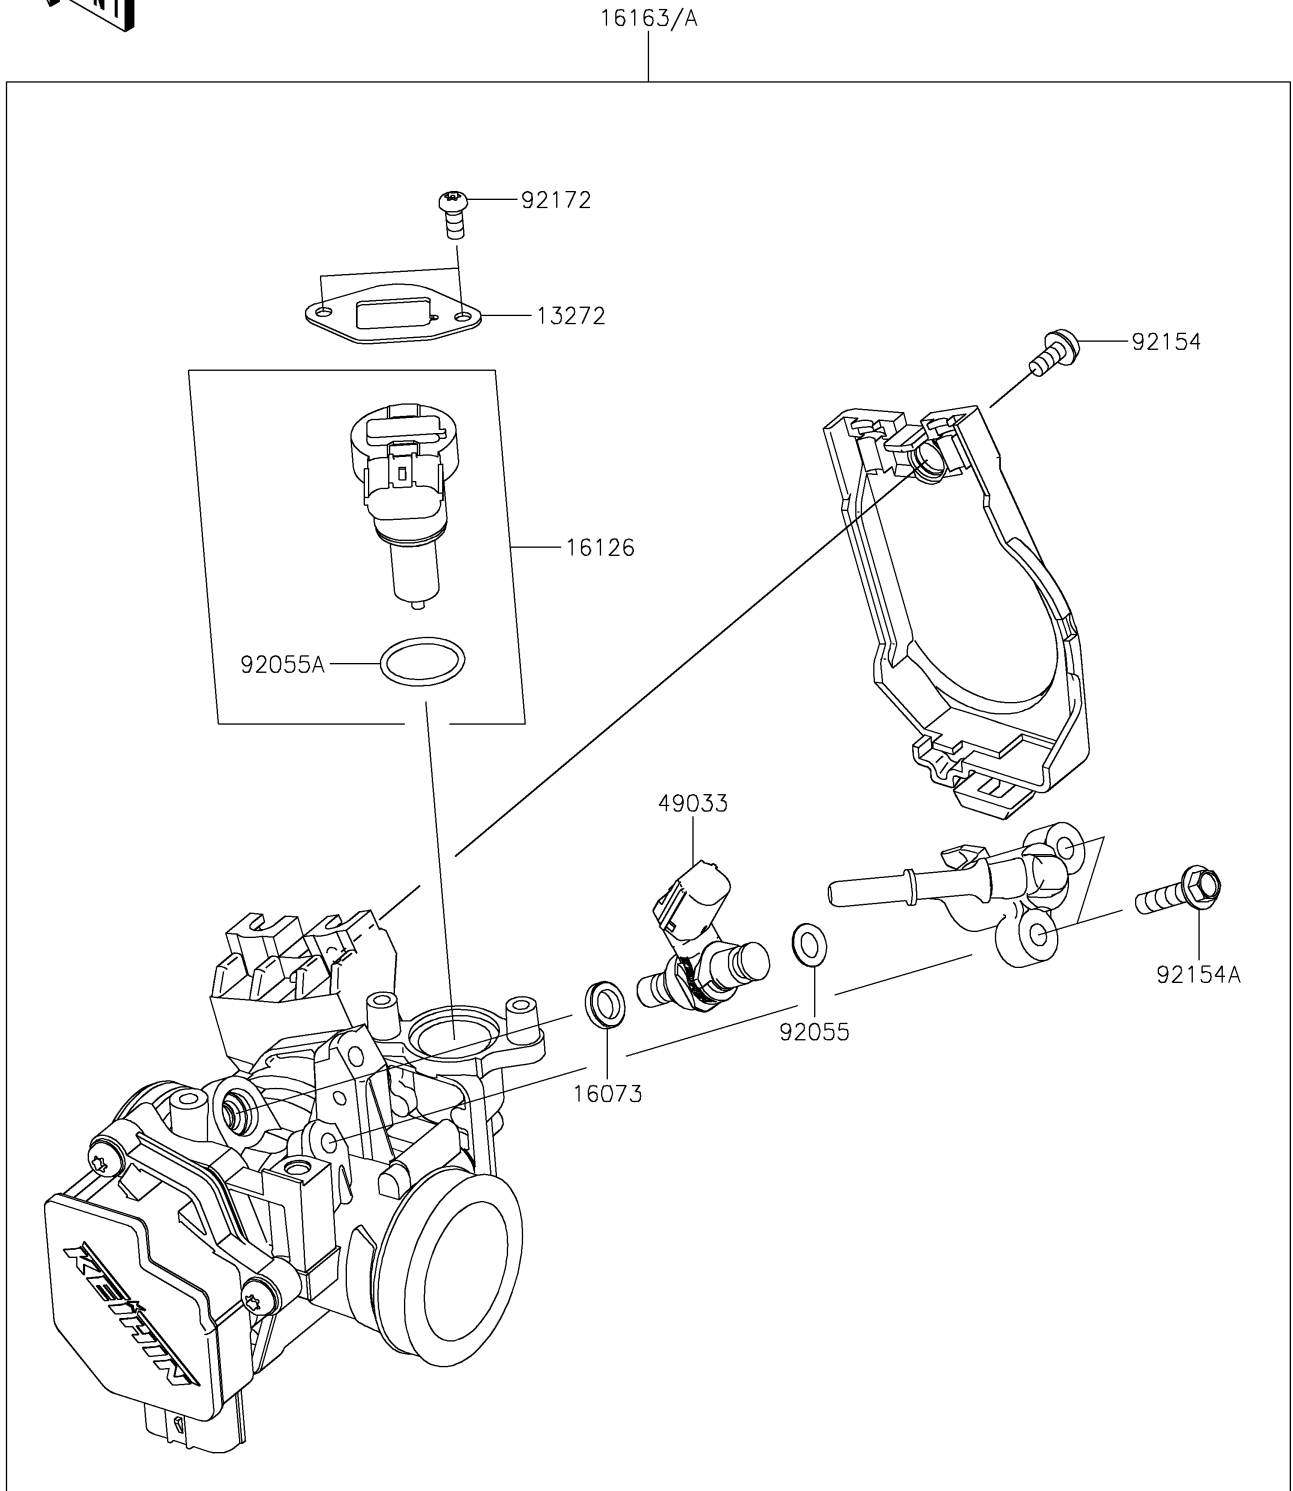

# 2024 KLX230 S PARTS DIAGRAM

Throttle

E1510

## 2024 KLX230 S PARTS LIST

### Throttle

ITEM NAME	PART NUMBER	QUANTITY
PLATE (Ref # 13272)	13272-1862	1
INSULATOR (Ref # 16073)	16073-0821	1
VALVE,ISC (Ref # 16126)	16126-0729	1
THROTTLE-ASSY (Ref # 16163)	16163-0951	1
THROTTLE-ASSY (Ref # 16163A)	16163-0990	1
NOZZLE-INJECTION (Ref # 49033)	49033-0031	1
RING-O,6.3X2.2 (Ref # 92055)	92055-0821	1
RING-O (Ref # 92055A)	92055-0826	1
BOLT (Ref # 92154)	92154-0133	1
BOLT,FLANGED,5X20 (Ref # 92154A)	92154-1559	2
SCREW,TORX (Ref # 92172)	92172-0903	2