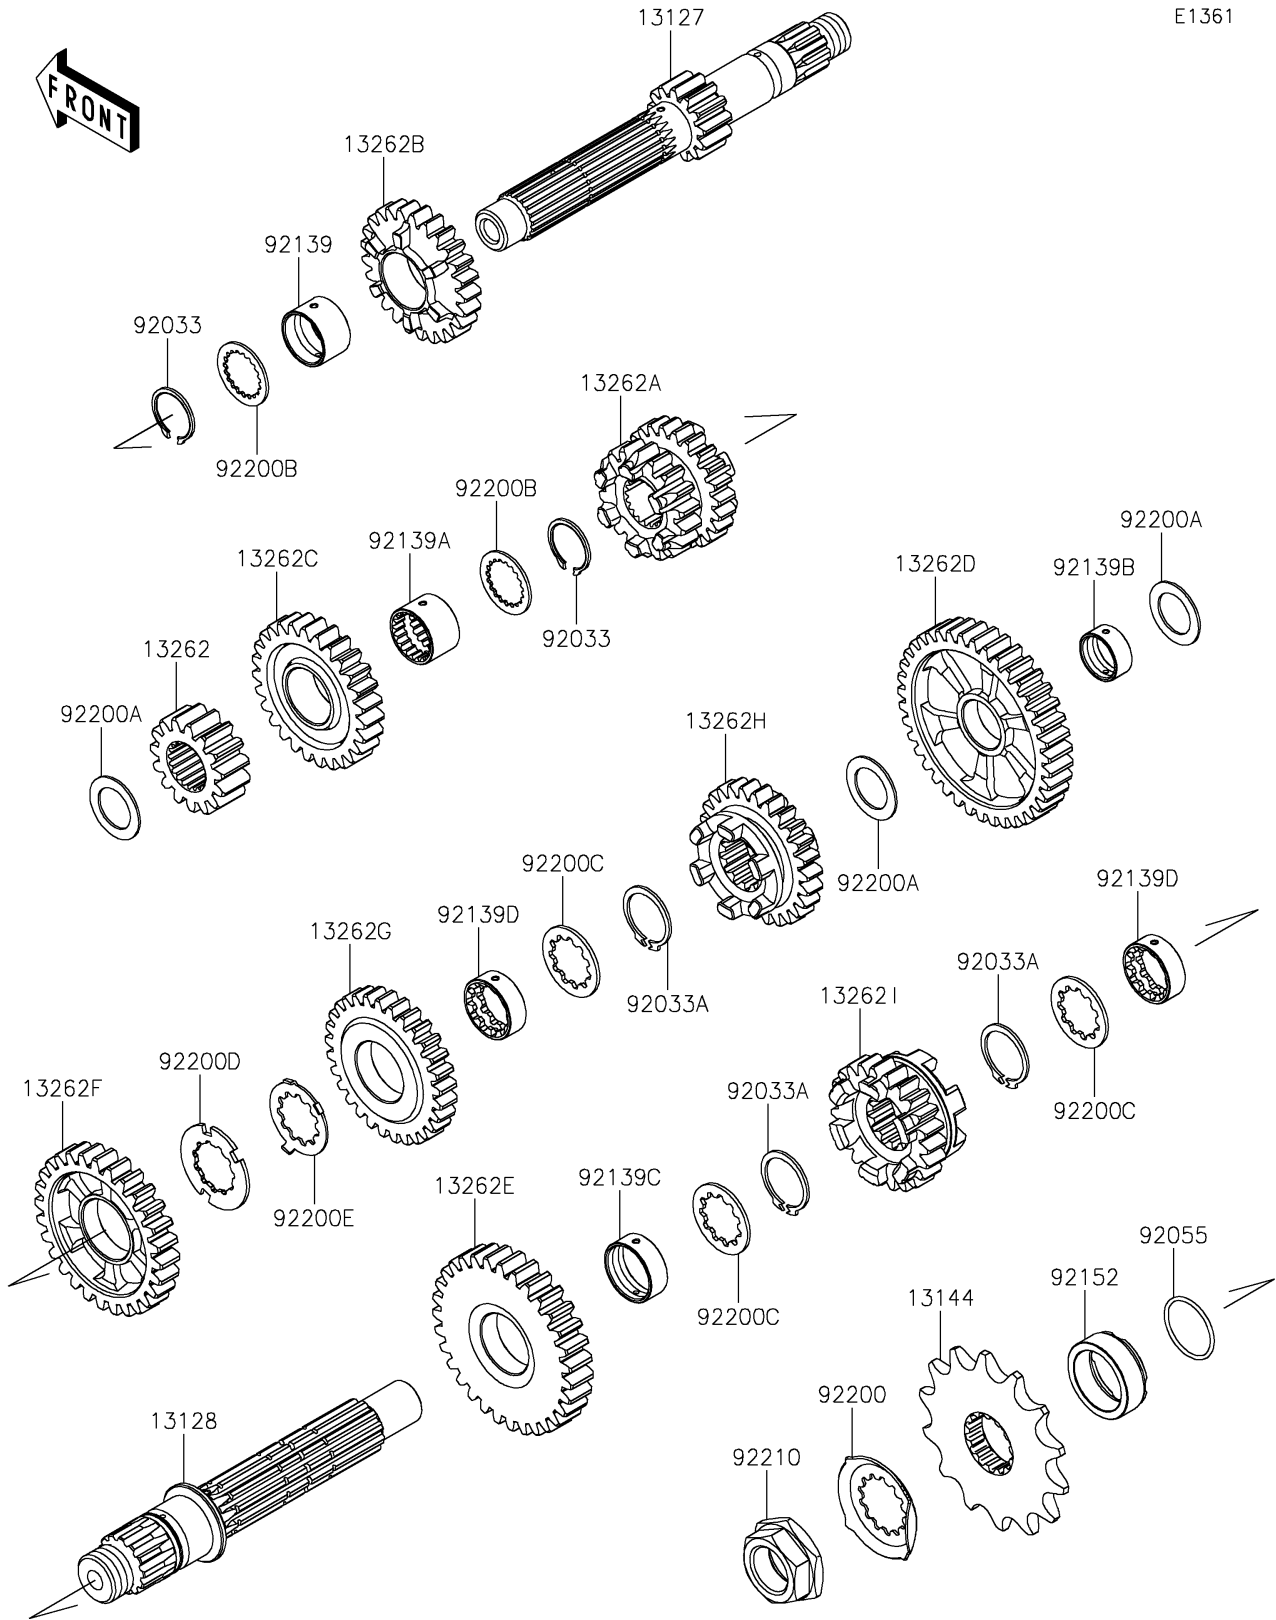

2024 KLX® 230 S PARTS DIAGRAM

Transmission

E1361

2024 KLX® 230 S PARTS LIST

Transmission

ITEM NAME	PART NUMBER	QUANTITY
SHAFT-TRANSMISSION INPUT (Ref # 13127)	13127-0698	1
SHAFT-TRANSMISSION OUTPUT (Ref # 13128)	13128-0712	1
SPROCKET-OUTPUT,14T (Ref # 13144)	13144-0599	1
GEAR,INPUT 2ND,15T (Ref # 13262)	13262-1368	1
GEAR,INPUT 3RD&4TH,18T&23T (Ref # 13262A)	13262-1369	1
GEAR,INPUT 5TH,25T (Ref # 13262B)	13262-1370	1
GEAR,INPUT 6TH,27T (Ref # 13262C)	13262-1371	1
GEAR,OUTPUT LOW,39T (Ref # 13262D)	13262-1372	1
GEAR,OUTPUT 2ND,31T (Ref # 13262E)	13262-1373	1
GEAR,OUTPUT 3RD,28T (Ref # 13262F)	13262-1374	1
GEAR,OUTPUT 4TH,29T (Ref # 13262G)	13262-1375	1
GEAR,OUTPUT 5TH,26T (Ref # 13262H)	13262-1376	1
GEAR,OUTPUT 6TH,23T (Ref # 13262I)	13262-1377	1
RING-SNAP (Ref # 92033)	92033-0798	2
RING-SNAP (Ref # 92033A)	92033-0799	3
RING-O,21.5X1.5 (Ref # 92055)	92055-1787	1
BUSHING,20X23X14 (Ref # 92139)	92139-0917	1
BUSHING,17.9X23X14.5 (Ref # 92139A)	92139-0918	1
BUSHING,17X20X8.5 (Ref # 92139B)	92139-0919	1
BUSHING,22X25X8.5 (Ref # 92139C)	92139-0920	1
BUSHING,18.7X25X8.6 (Ref # 92139D)	92139-0921	2
COLLAR (Ref # 92152)	92152-1350	1
WASHER (Ref # 92200)	92200-1720	1
WASHER,17.2X26X1 (Ref # 92200A)	92200-2223	3
WASHER,20X26X1.2 (Ref # 92200B)	92200-2224	2
WASHER,22.3X29X1.5 (Ref # 92200C)	92200-2226	3
WASHER (Ref # 92200D)	92200-2227	1
WASHER (Ref # 92200E)	92200-2228	1
NUT,20MM (Ref # 92210)	92210-0850	1