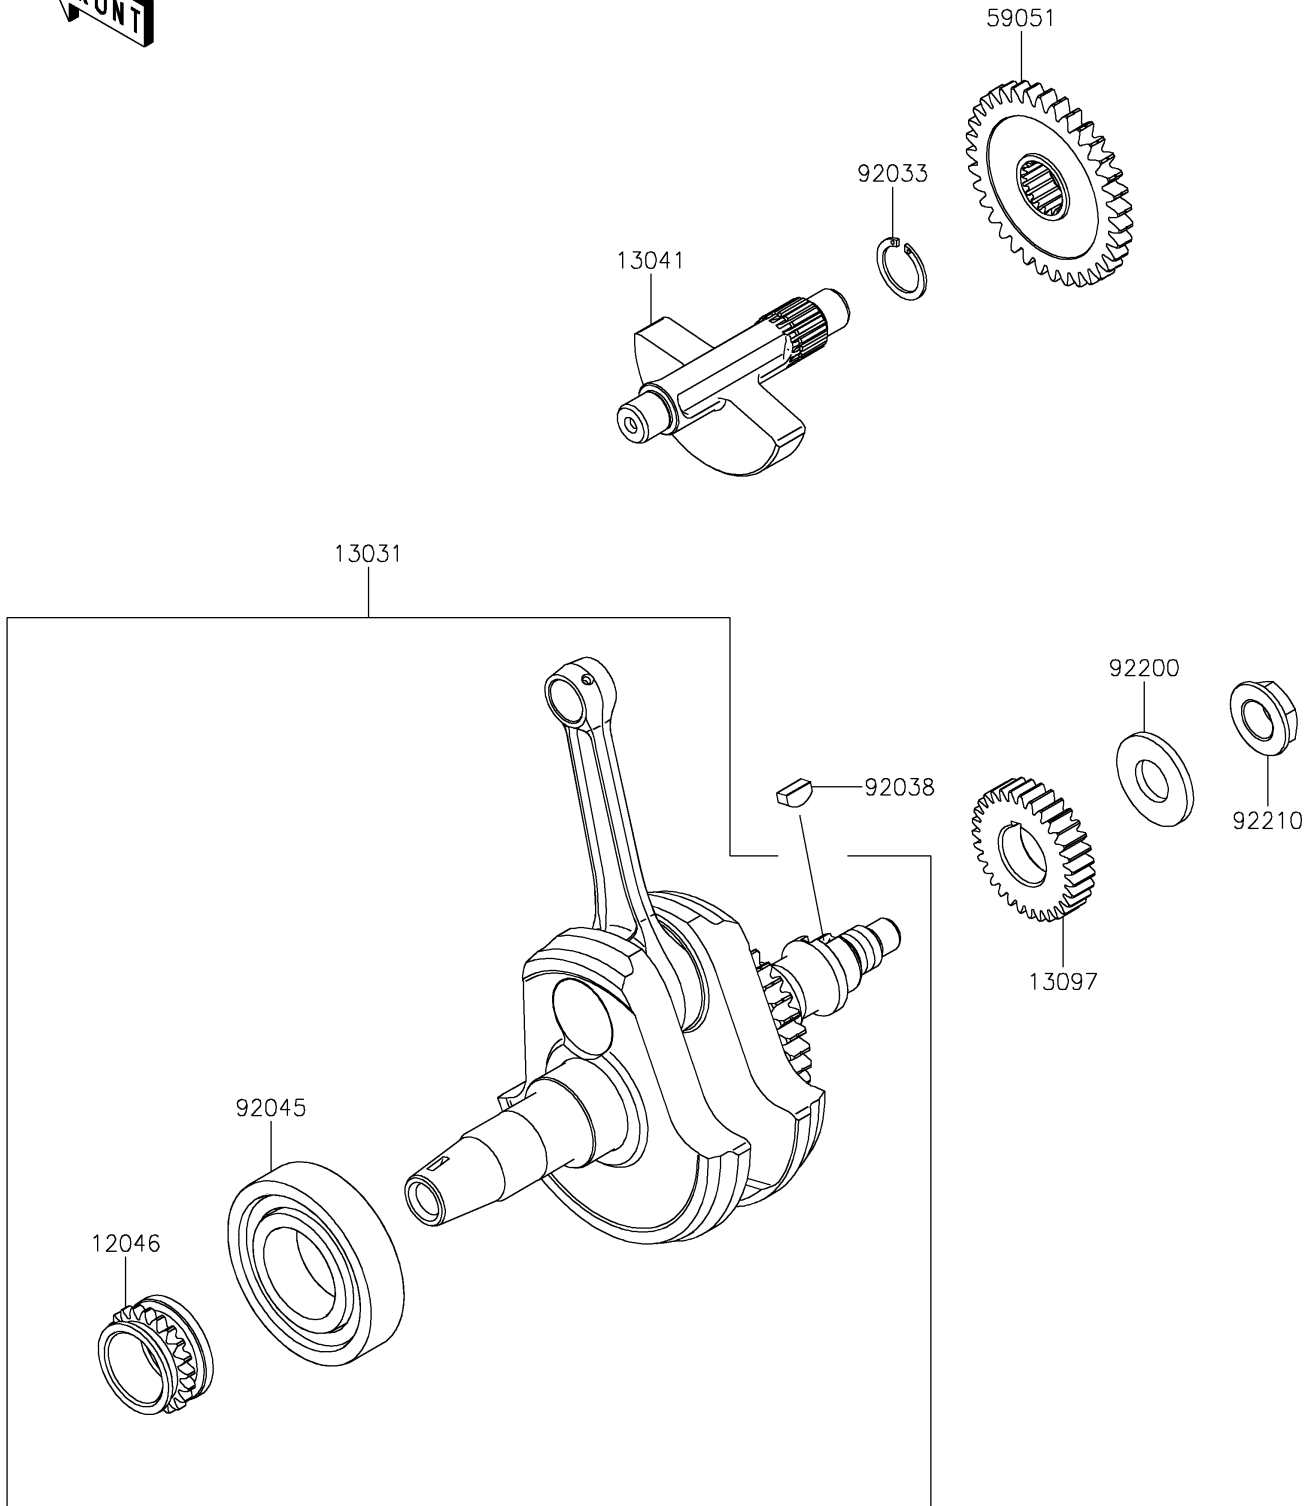

# 2024 KLX230 S PARTS DIAGRAM

Crankshaft

E1321

## 2024 KLX230 S PARTS LIST

### Crankshaft

ITEM NAME	PART NUMBER	QUANTITY
SPROCKET,21T (Ref # 12046)	12046-0613	1
CRANKSHAFT-COMP (Ref # 13031)	13031-1522	1
BALANCER (Ref # 13041)	13041-0571	1
GEAR-PRIMARY SPUR,31T (Ref # 13097)	13097-0603	1
GEAR-SPUR,BALANCER,DRIVEN,35T (Ref # 59051)	59051-0864	1
RING-SNAP,18MM (Ref # 92033)	92033-029	1
KEY (Ref # 92038)	92038-1057	1
BEARING-BALL,6207CS17 (Ref # 92045)	92045-0906	1
WASHER,16.3X35X3.2 (Ref # 92200)	92200-0119	1
NUT,16MM (Ref # 92210)	92210-1538	1