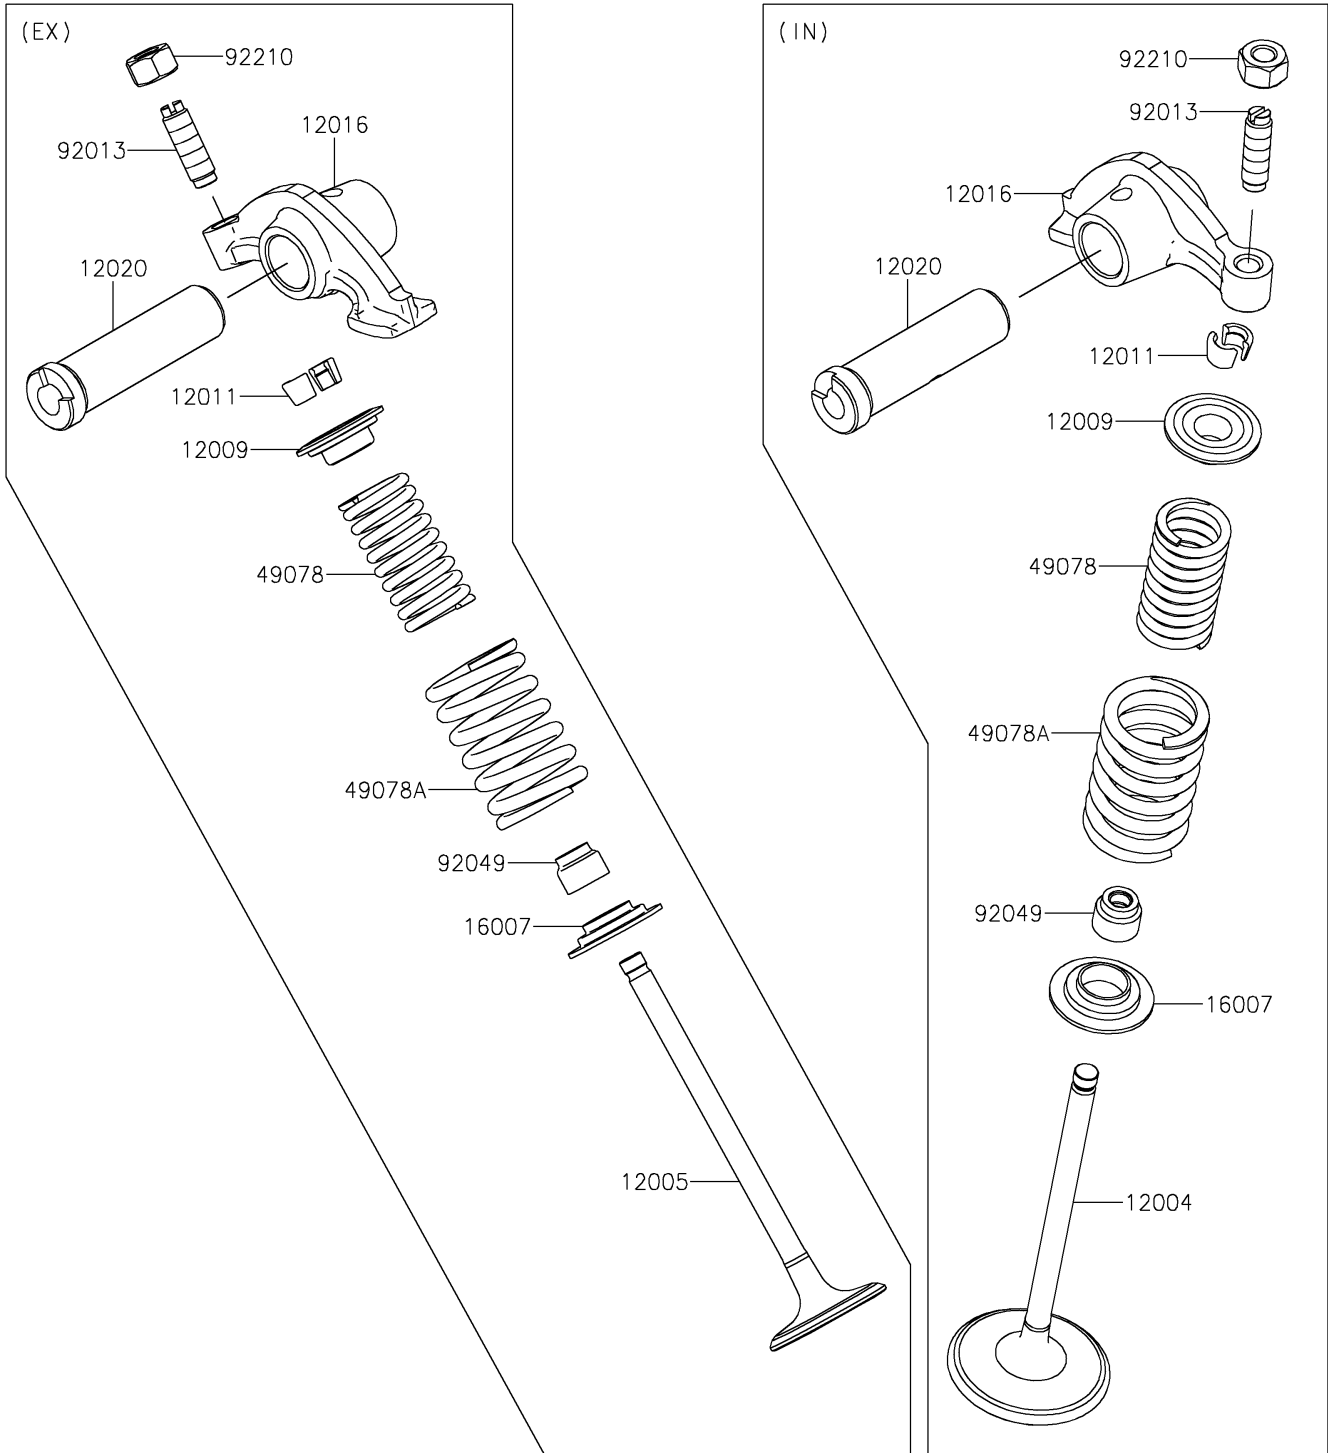

2024 KLX® 230 S PARTS DIAGRAM

Valve(s)

E1210

2024 KLX® 230 S PARTS LIST

Valve(s)

ITEM NAME	PART NUMBER	QUANTITY
VALVE-INTAKE (Ref # 12004)	12004-0780	1
VALVE-EXHAUST (Ref # 12005)	12005-0803	1
RETAINER-VALVE SPRING (Ref # 12009)	12009-0721	2
COLLET (Ref # 12011)	12011-1003	4
ARM-ROCKER (Ref # 12016)	12016-0728	2
SHAFT-ROCKER (Ref # 12020)	12020-0030	2
SEAT-SPRING (Ref # 16007)	16007-0787	2
SPRING-ENGINE VALVE (Ref # 49078)	49078-0756	2
SPRING-ENGINE VALVE (Ref # 49078A)	49078-0757	2
SCREW,6MM (Ref # 92013)	92013-009	2
SEAL-OIL,RVC2-5.5X8.5X8.3 (Ref # 92049)	92049-1062	2
NUT,6MM (Ref # 92210)	92210-1490	2