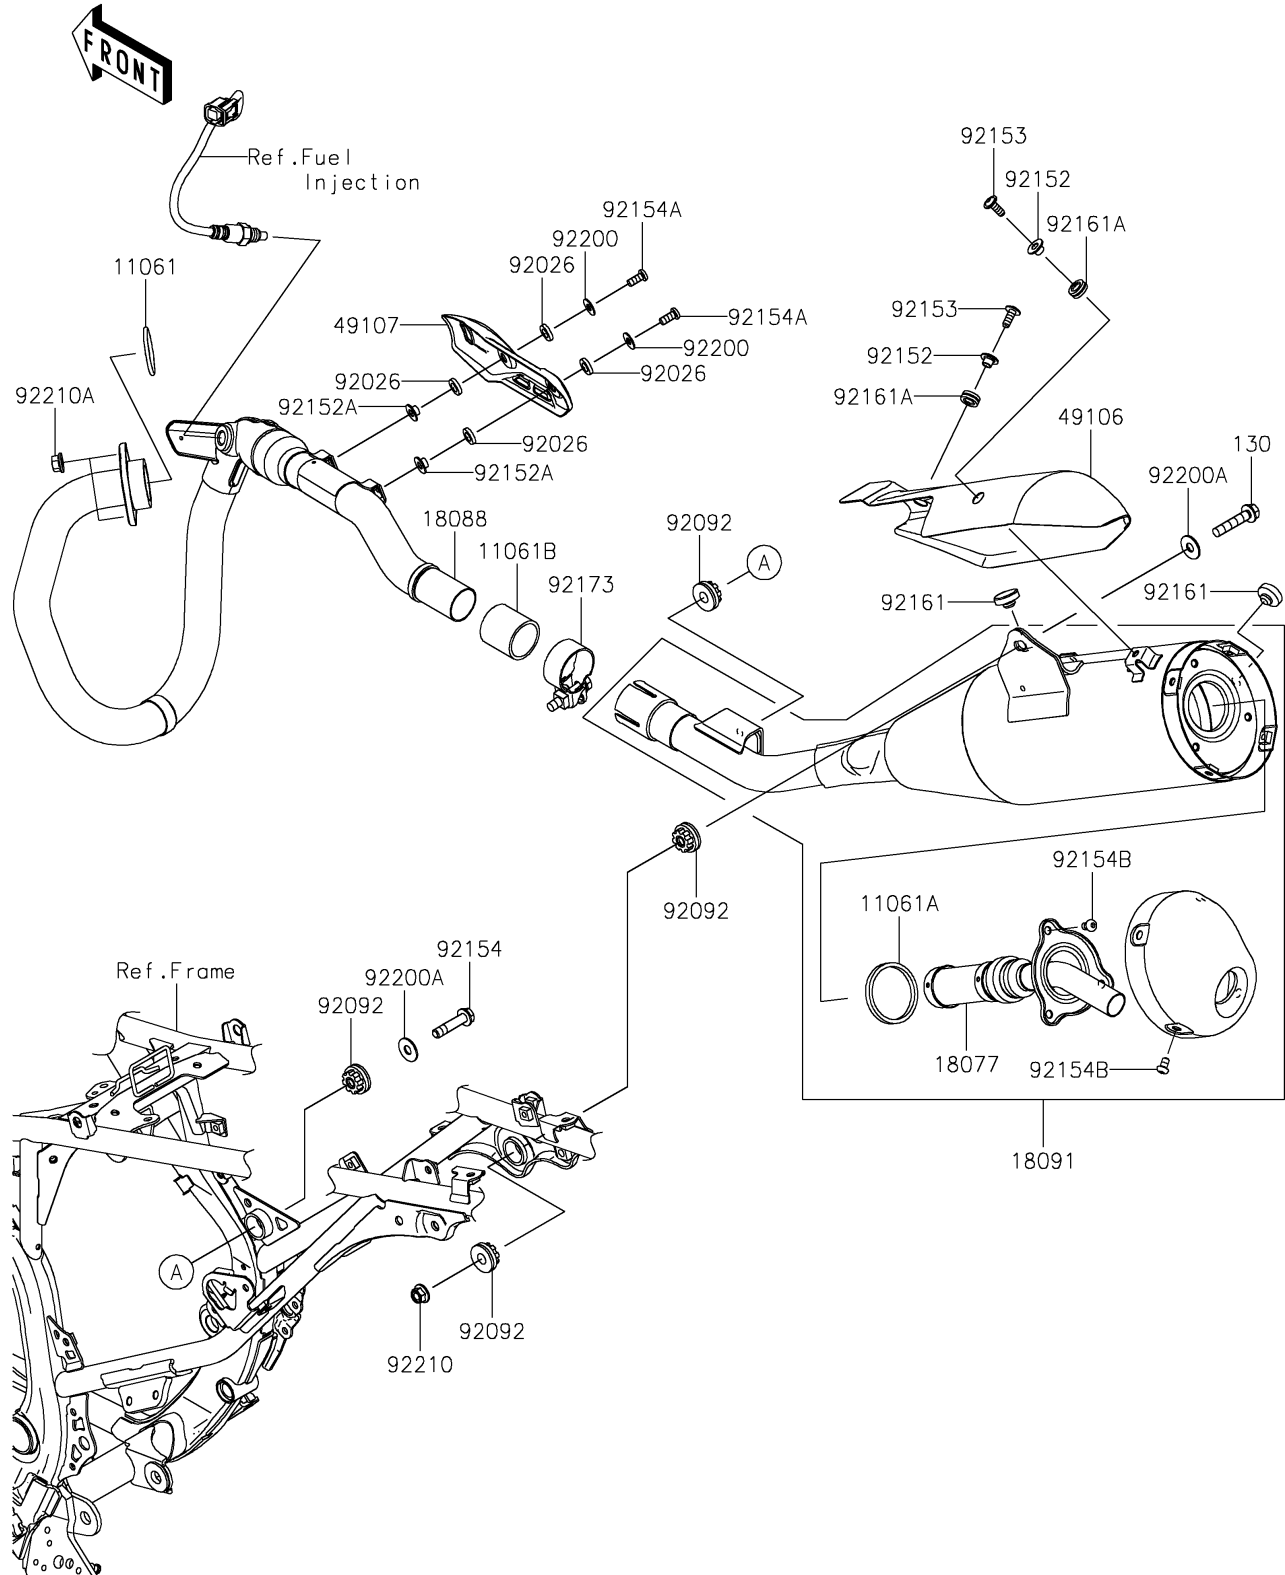

2024 KLX230 S PARTS DIAGRAM

Muffler(s)

E1140

2024 KLX230 S PARTS LIST

Muffler(s)

ITEM NAME	PART NUMBER	QUANTITY
GASKET,EX PIPE (Ref # 11061)	11061-0027	1
GASKET,J/P-SILENCER (Ref # 11061A)	11061-0174	1
GASKET,EXHAUST PIPE CONNECTING (Ref # 11061B)	11061-1407	1
ARRESTER-SPARK (Ref # 18077)	18077-0046	1
PIPE-EXHAUST (Ref # 18088)	18088-1746	1
BODY-COMP-MUFFLER (Ref # 18091)	18091-1305	1
COVER-MUFFLER (Ref # 49106)	49106-0888	1
COVER-EXHAUST PIPE (Ref # 49107)	49107-0881	1
SPACER,8.7X15.2X3 (Ref # 92026)	92026-0868	4
BUSHING-RUBBER (Ref # 92092)	92092-0018	4
COLLAR,6.3X8.3X16 (Ref # 92152)	92152-1602	2
COLLAR,6.3X8.3X6.2 (Ref # 92152A)	92152-2586	2
BOLT,SOCKET,6X16 (Ref # 92153)	92153-0817	2
BOLT,FLANGED,8X36 (Ref # 92154)	92154-1301	1
BOLT,6X14 (Ref # 92154A)	92154-3955	2
BOLT,SOCKET,6X10 (Ref # 92154B)	92154-4336	7
DAMPER,MUFFLER (Ref # 92161)	92161-1284	2
DAMPER (Ref # 92161A)	92161-1475	2
CLAMP (Ref # 92173)	92173-2189	1
WASHER,6.5X16X1 (Ref # 92200)	92200-1974	2
WASHER,8.5X22X1.5 (Ref # 92200A)	92200-1975	2
NUT,LOCK,FLANGED,8MM (Ref # 92210)	92210-0140	1
NUT,8MM (Ref # 92210A)	92210-2207	2
BOLT-FLANGED,8X40 (Ref # 130)	130CA0840	1