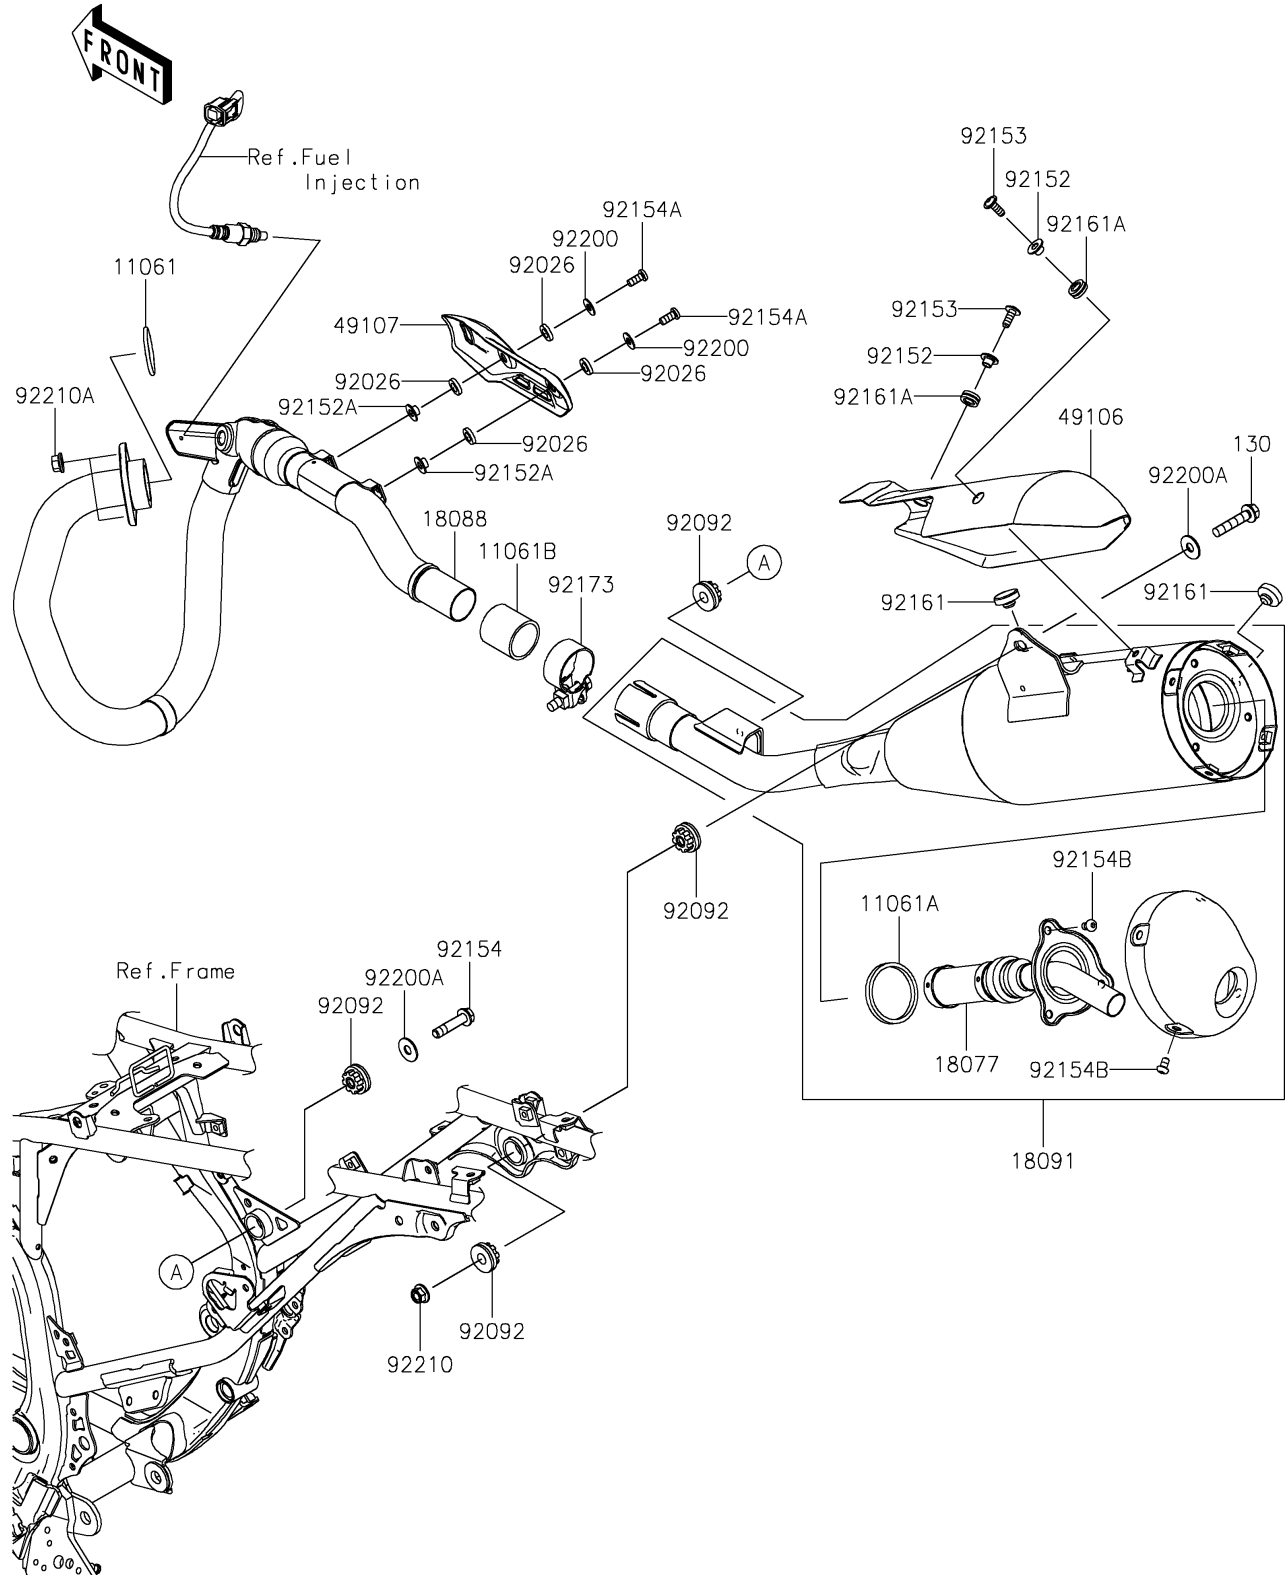

2024 KLX® 230 S PARTS DIAGRAM

Muffler(s)

E1140

2024 KLX® 230 S PARTS LIST

Muffler(s)

ITEM NAME	PART NUMBER	QUANTITY
GASKET,EX PIPE (Ref # 11061)	11061-0027	1
GASKET,J/P-SILENCER (Ref # 11061A)	11061-0174	1
GASKET,EXHAUST PIPE CONNECTING (Ref # 11061B)	11061-1407	1
ARRESTER-SPARK (Ref # 18077)	18077-0046	1
PIPE-EXHAUST (Ref # 18088)	18088-1746	1
BODY-COMP-MUFFLER (Ref # 18091)	18091-1305	1
COVER-MUFFLER (Ref # 49106)	49106-0888	1
COVER-EXHAUST PIPE (Ref # 49107)	49107-0881	1
SPACER,8.7X15.2X3 (Ref # 92026)	92026-0868	4
BUSHING-RUBBER (Ref # 92092)	92092-0018	4
COLLAR,6.3X8.3X16 (Ref # 92152)	92152-1602	2
COLLAR,6.3X8.3X6.2 (Ref # 92152A)	92152-2586	2
BOLT,SOCKET,6X16 (Ref # 92153)	92153-0817	2
BOLT,FLANGED,8X36 (Ref # 92154)	92154-1301	1
BOLT,6X14 (Ref # 92154A)	92154-3955	2
BOLT,SOCKET,6X10 (Ref # 92154B)	92154-4336	7
DAMPER,MUFFLER (Ref # 92161)	92161-1284	2
DAMPER (Ref # 92161A)	92161-1475	2
CLAMP (Ref # 92173)	92173-2189	1
WASHER,6.5X16X1 (Ref # 92200)	92200-1974	2
WASHER,8.5X22X1.5 (Ref # 92200A)	92200-1975	2
NUT,LOCK,FLANGED,8MM (Ref # 92210)	92210-0140	1
NUT,8MM (Ref # 92210A)	92210-2207	2
BOLT-FLANGED,8X40 (Ref # 130)	130CA0840	1