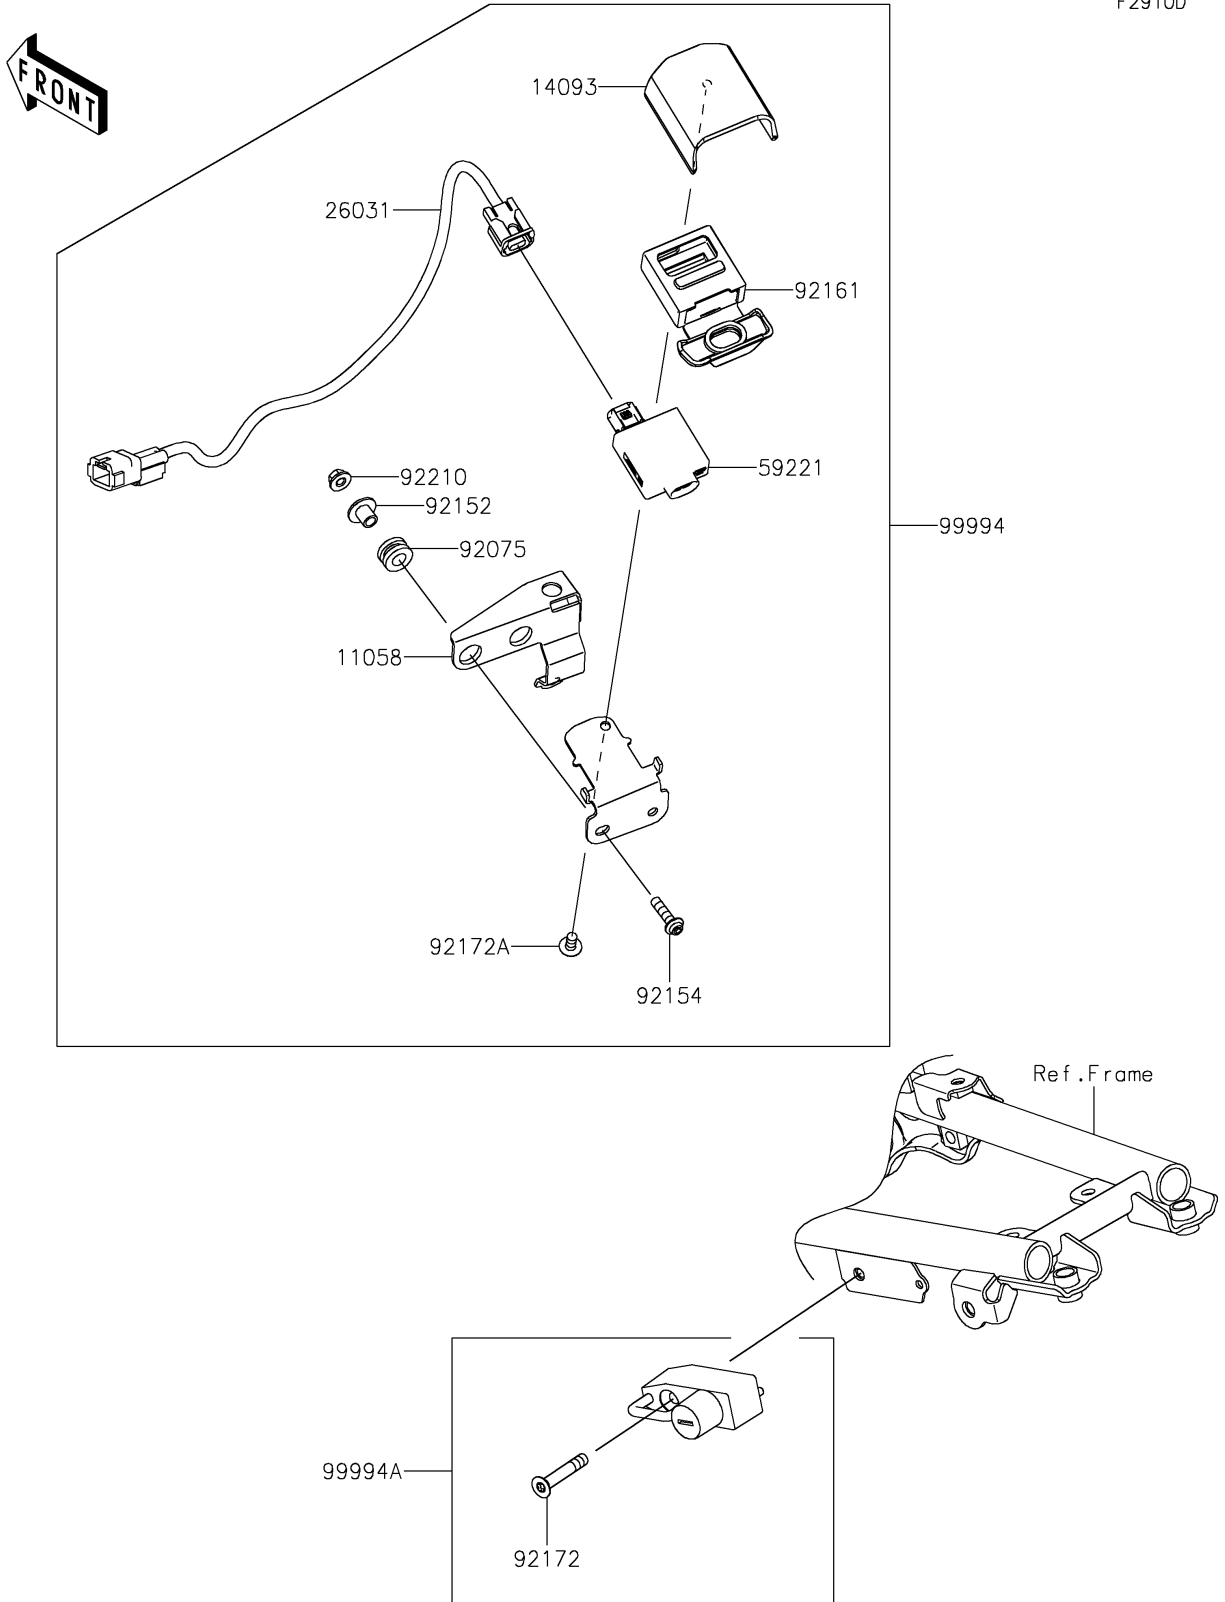

# 2024 KLX230 S ABS PARTS DIAGRAM

Accessory(Helmet Lock and USB)

F2910D

## 2024 KLX230 S ABS PARTS LIST

Accessory(Helmet Lock and USB)

ITEM NAME	PART NUMBER	QUANTITY
BRACKET (Ref # 11058)	11058-1388	1
COVER,USB (Ref # 14093)	14093-1458	1
HARNESS,USB CHARGER (Ref # 26031)	26031-3972	1
CONNECTOR-CORD,USB TYPE-C (Ref # 59221)	59221-0022	1
DAMPER (Ref # 92075)	92075-1912	2
COLLAR (Ref # 92152)	92152-0134	2
BOLT,SOCKET,5X20 (Ref # 92154)	92154-0829	2
DAMPER (Ref # 92161)	92161-2497	1
SCREW,HEXLOBE,6X35 (Ref # 92172)	92172-0835	1
SCREW,5X10 (Ref # 92172A)	92172-1194	1
NUT,FLANGED,5MM (Ref # 92210)	92210-0007	2
USB TYPE-C (Ref # 99994)	99994-2051	1
HELMET LOCK (Ref # 99994A)	99994-2176	1