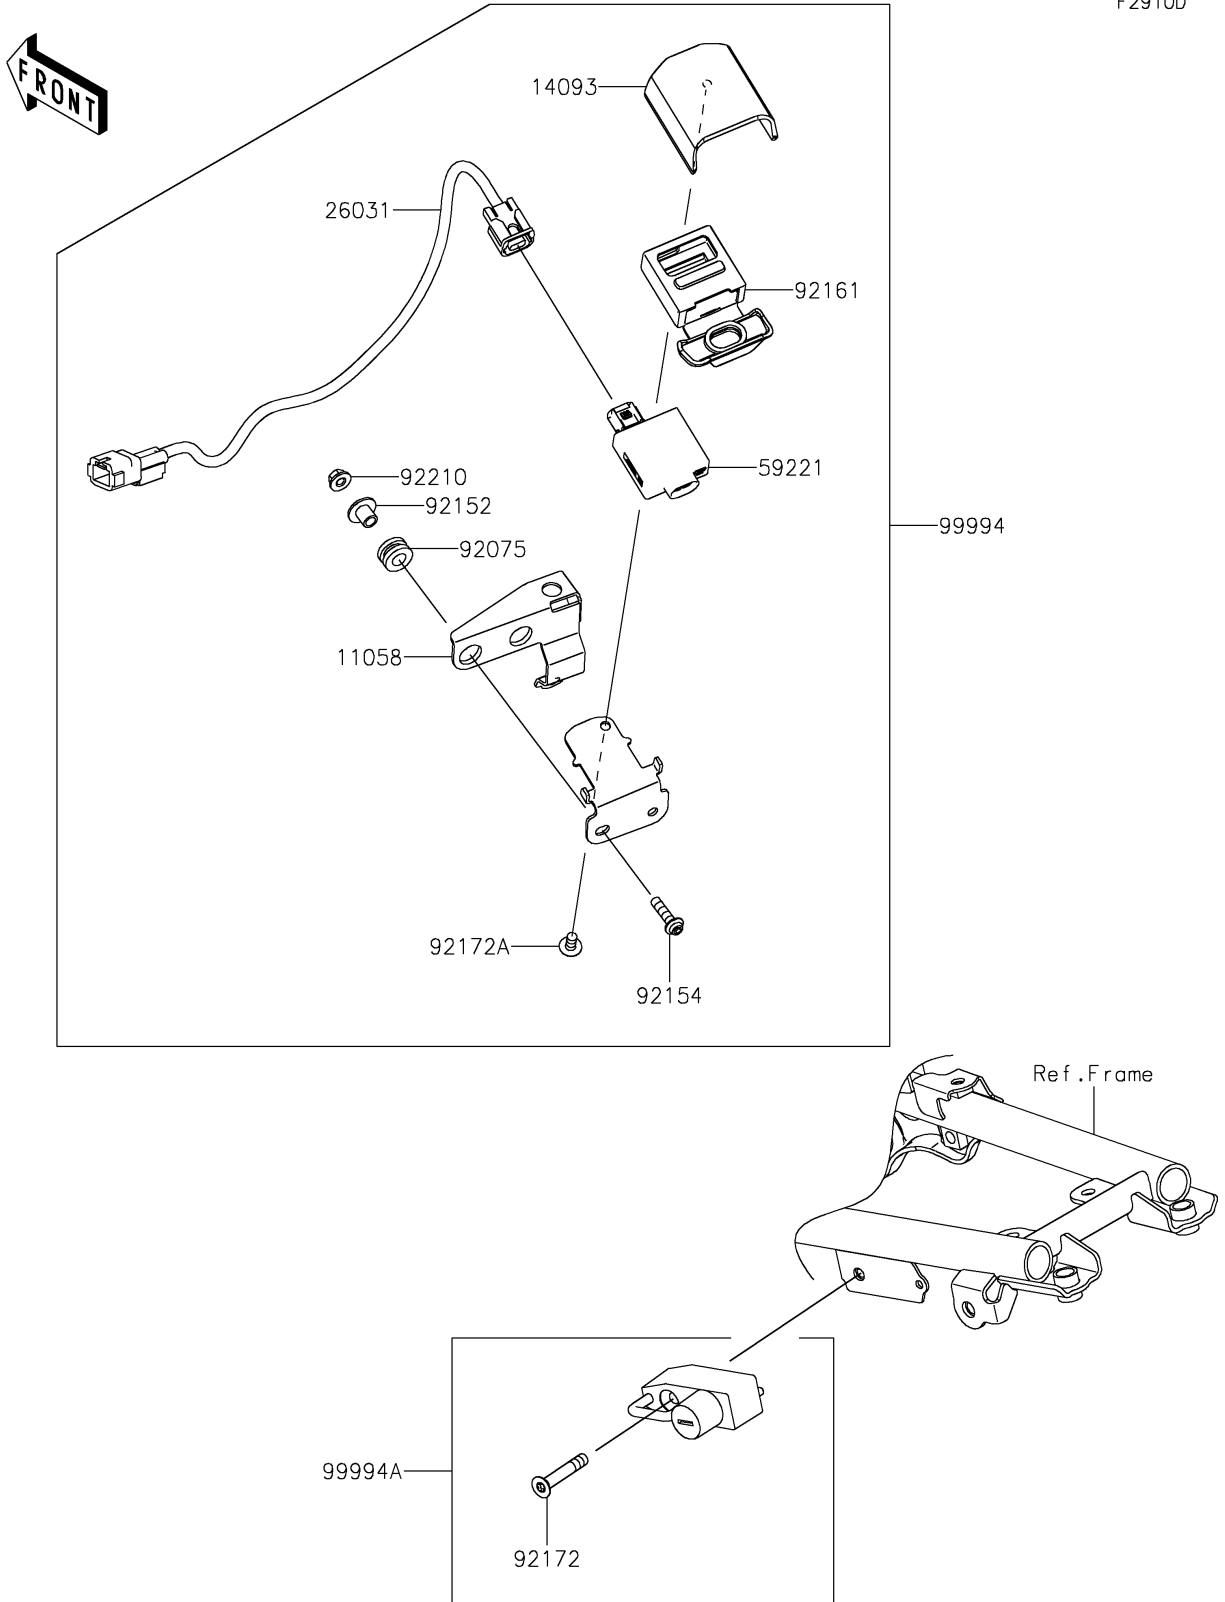

2024 KLX® 230 S ABS PARTS DIAGRAM

Accessory(Helmet Lock and USB)

F2910D

2024 KLX® 230 S ABS PARTS LIST

Accessory(Helmet Lock and USB)

ITEM NAME	PART NUMBER	QUANTITY
BRACKET (Ref # 11058)	11058-1388	1
COVER,USB (Ref # 14093)	14093-1458	1
HARNESS,USB CHARGER (Ref # 26031)	26031-3972	1
CONNECTOR-CORD,USB TYPE-C (Ref # 59221)	59221-0022	1
DAMPER (Ref # 92075)	92075-1912	2
COLLAR (Ref # 92152)	92152-0134	2
BOLT,SOCKET,5X20 (Ref # 92154)	92154-0829	2
DAMPER (Ref # 92161)	92161-2497	1
SCREW,HEXLOBE,6X35 (Ref # 92172)	92172-0835	1
SCREW,5X10 (Ref # 92172A)	92172-1194	1
NUT,FLANGED,5MM (Ref # 92210)	92210-0007	2
USB TYPE-C (Ref # 99994)	99994-2051	1
HELMET LOCK (Ref # 99994A)	99994-2176	1