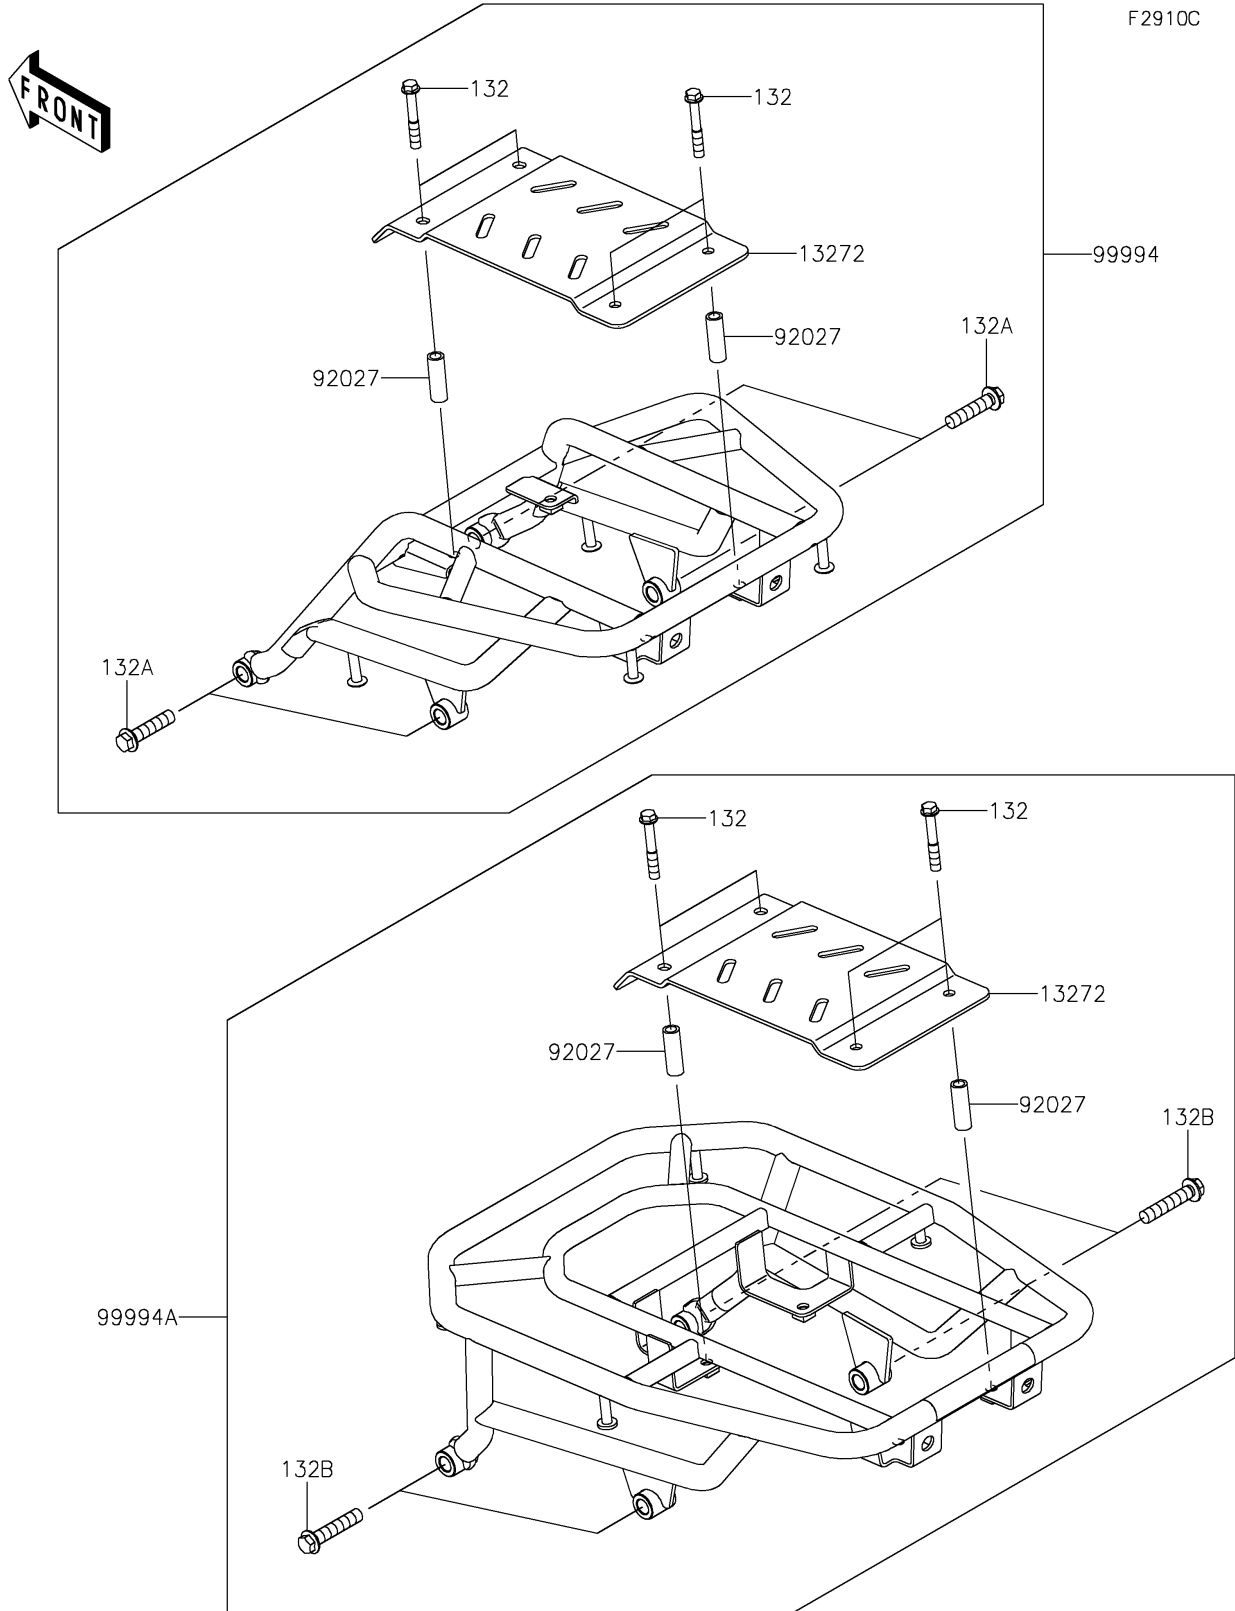

2024 KLX230 S ABS PARTS DIAGRAM

Accessory(Carrier)

2024 KLX230 S ABS PARTS LIST

Accessory(Carrier)

ITEM NAME	PART NUMBER	QUANTITY
PLATE (Ref # 13272)	13272-2731	1
COLLAR,6.8X10X30 (Ref # 92027)	92027-209	4
CARRIER (Ref # 99994)	99994-1280	1
CARRIER LARGE (Ref # 99994A)	99994-2019	1
BOLT-FLANGED-SMALL,6X40 (Ref # 132)	132BA0640	4
BOLT-FLANGED-SMALL,8X35 (Ref # 132A)	132BA0835	4
BOLT-FLANGED-SMALL,8X40 (Ref # 132B)	132BA0840	4