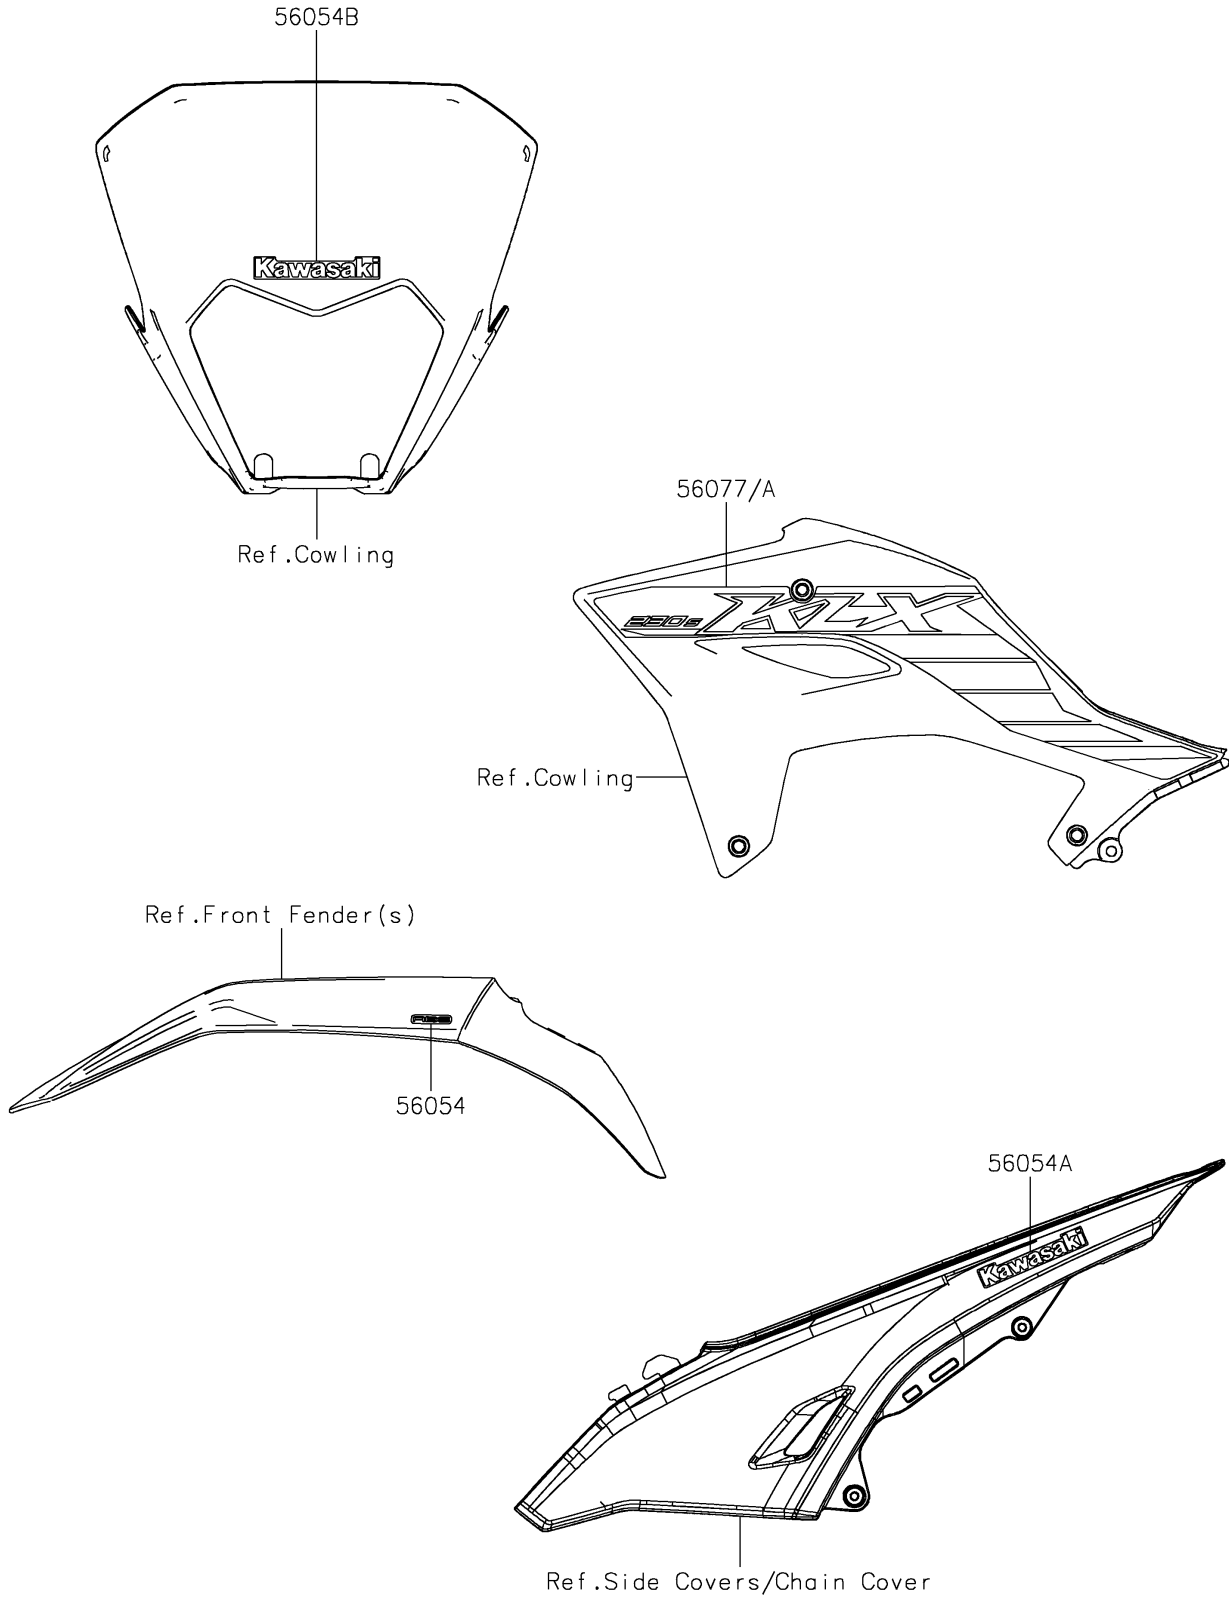

2024 KLX230 S ABS PARTS DIAGRAM

Decals(Green)

F2861A

2024 KLX230 S ABS PARTS LIST

Decals(Green)

ITEM NAME	PART NUMBER	QUANTITY
MARK,FR FENDER,ABS (Ref # 56054)	56054-2589	2
MARK,SIDE COVER,KAWASAKI (Ref # 56054A)	56054-4004	2
MARK,HEAD LAMP COVER,KAWASAKI (Ref # 56054B)	56054-4199	1
PATTERN,SHROUD,LH (Ref # 56077)	56077-2000	1
PATTERN,SHROUD,RH (Ref # 56077A)	56077-2001	1