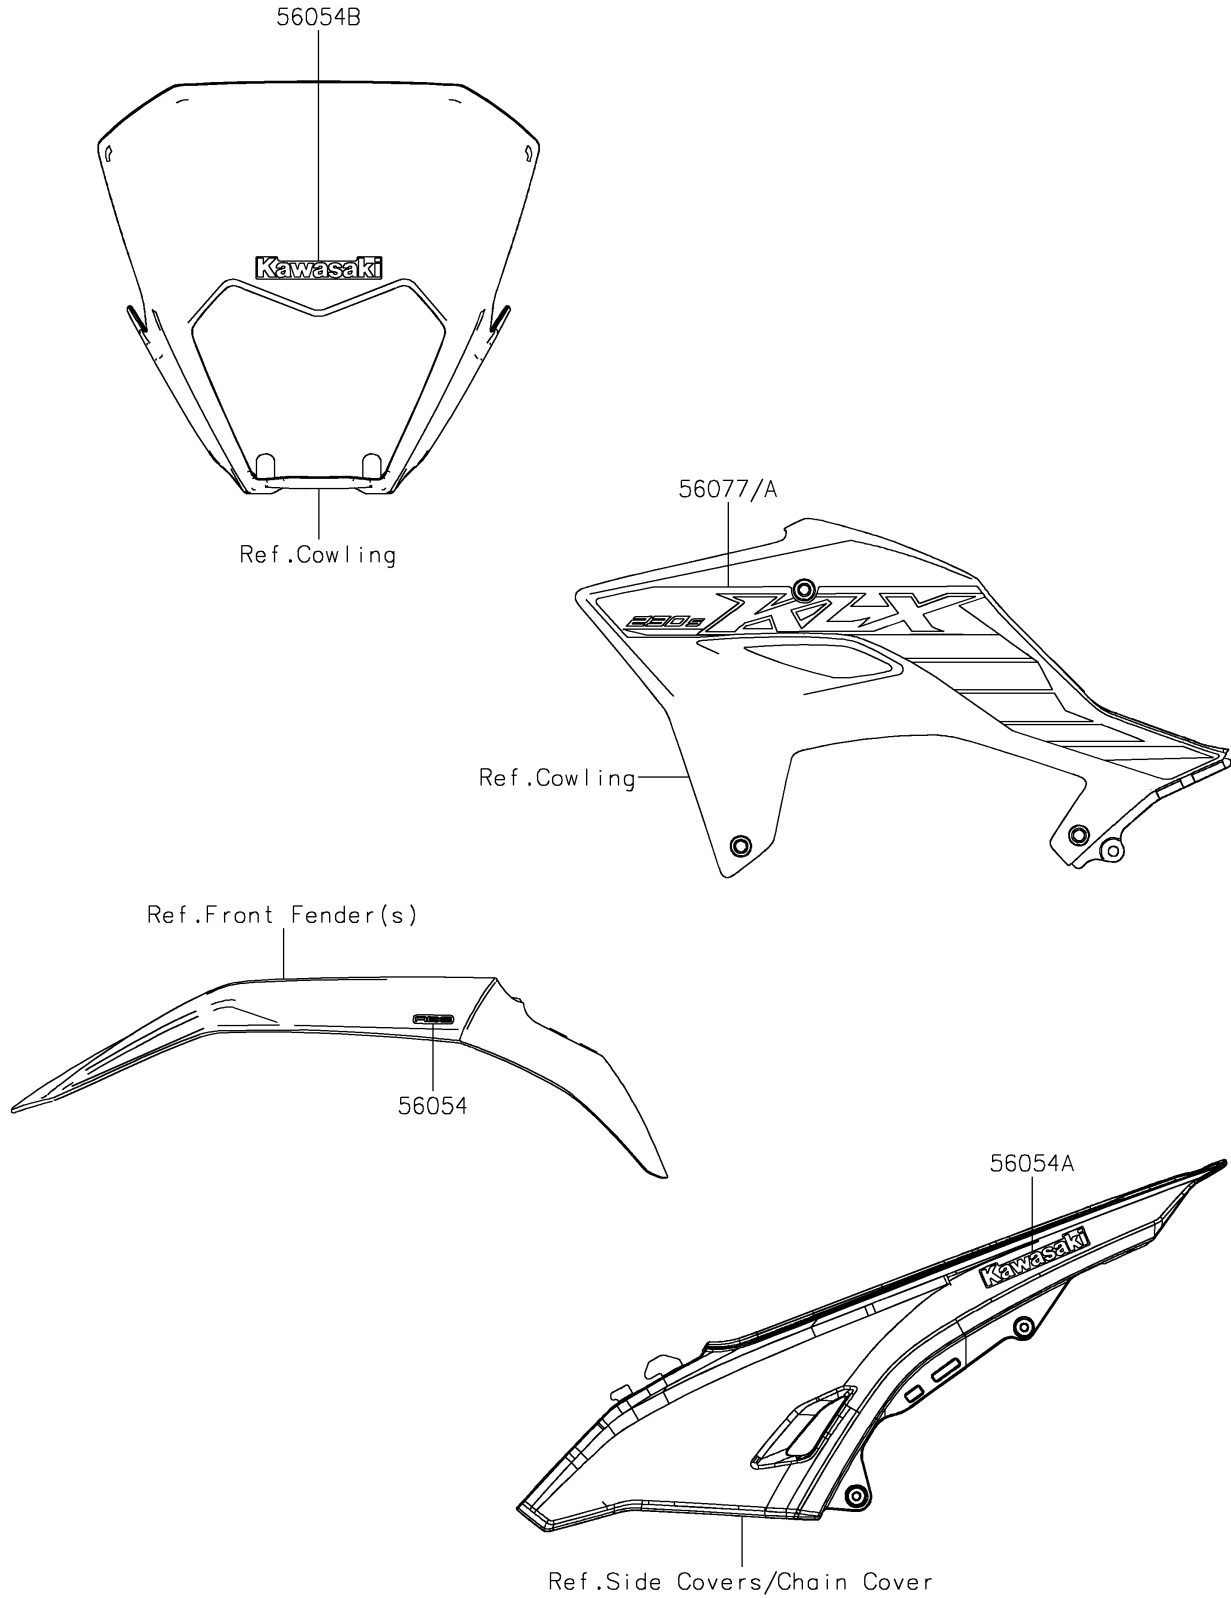

2024 KLX® 230 S ABS PARTS DIAGRAM

Decals(Green)

F2861A

2024 KLX® 230 S ABS PARTS LIST

Decals(Green)

ITEM NAME	PART NUMBER	QUANTITY
MARK,FR FENDER,ABS (Ref # 56054)	56054-2589	2
MARK,SIDE COVER,KAWASAKI (Ref # 56054A)	56054-4004	2
MARK,HEAD LAMP COVER,KAWASAKI (Ref # 56054B)	56054-4199	1
PATTERN,SHROUD,LH (Ref # 56077)	56077-2000	1
PATTERN,SHROUD,RH (Ref # 56077A)	56077-2001	1