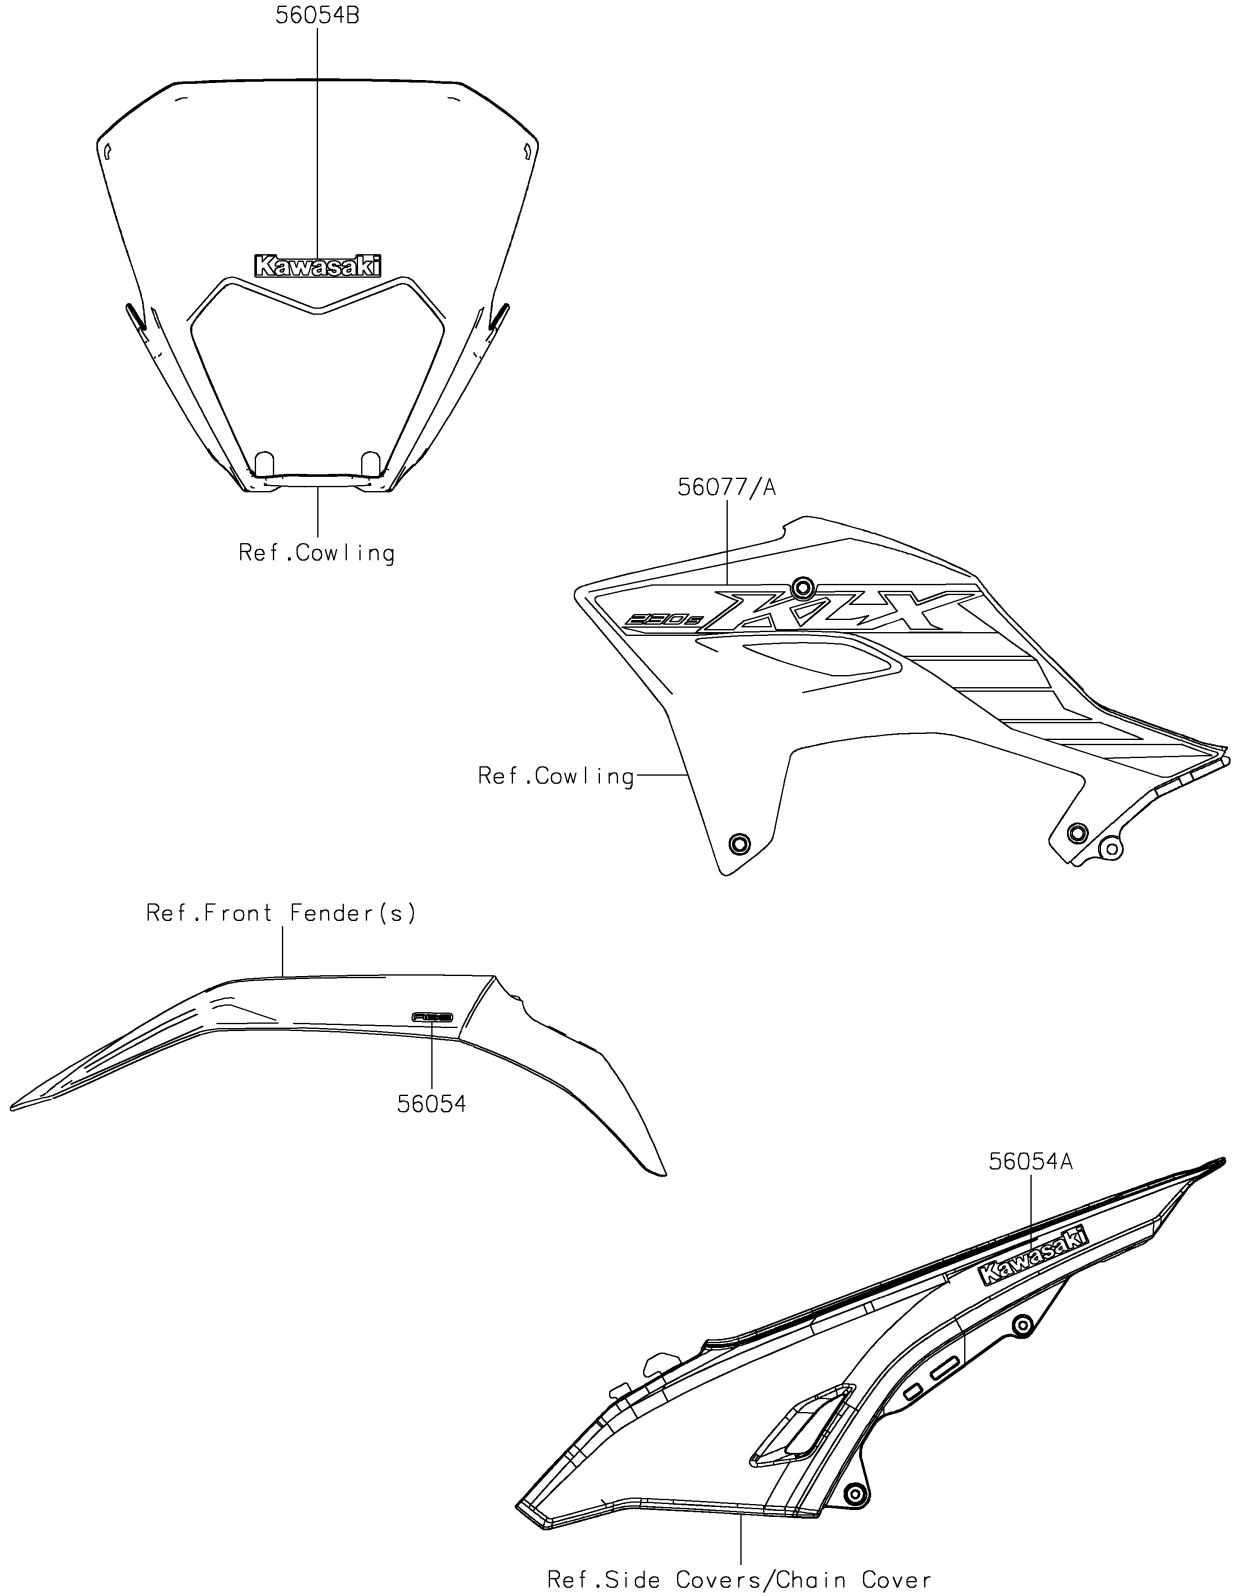

2024 KLX230 S ABS PARTS DIAGRAM

Decals(Gray)

F2861

2024 KLX230 S ABS PARTS LIST

Decals(Gray)

| ITEM NAME | PART NUMBER | QUANTITY |
|--|-------------|----------|
| MARK,FR FENDER,ABS (Ref # 56054) | 56054-3880 | 2 |
| MARK,SIDE COVER,KAWASAKI (Ref # 56054A) | 56054-4011 | 2 |
| MARK,HEAD LAMP COVER,KAWASAKI (Ref # 56054B) | 56054-4201 | 1 |
| PATTERN,SHROUD,LH (Ref # 56077) | 56077-2002 | 1 |
| PATTERN,SHROUD,RH (Ref # 56077A) | 56077-2003 | 1 |