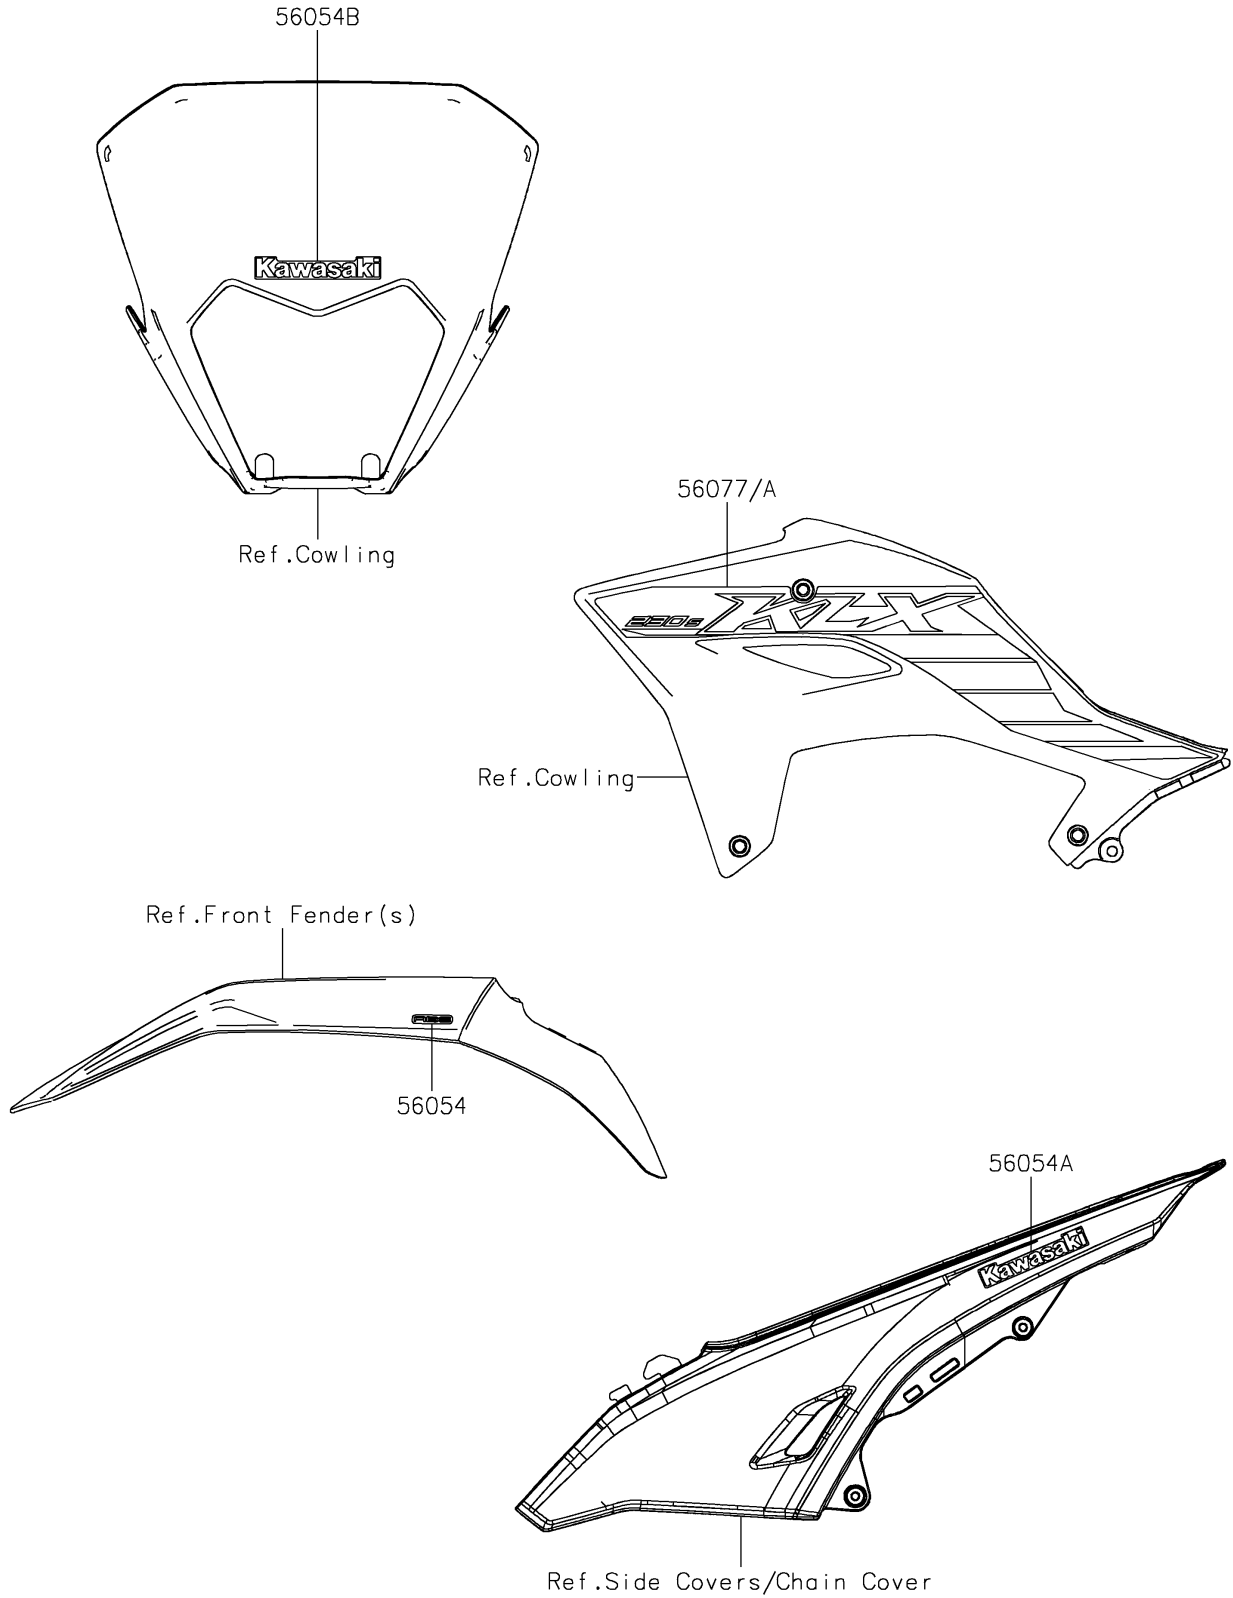

2024 KLX® 230 S ABS PARTS DIAGRAM

Decals(Gray)

F2861

2024 KLX® 230 S ABS PARTS LIST

Decals(Gray)

ITEM NAME	PART NUMBER	QUANTITY
MARK,FR FENDER,ABS (Ref # 56054)	56054-3880	2
MARK,SIDE COVER,KAWASAKI (Ref # 56054A)	56054-4011	2
MARK,HEAD LAMP COVER,KAWASAKI (Ref # 56054B)	56054-4201	1
PATTERN,SHROUD,LH (Ref # 56077)	56077-2002	1
PATTERN,SHROUD,RH (Ref # 56077A)	56077-2003	1