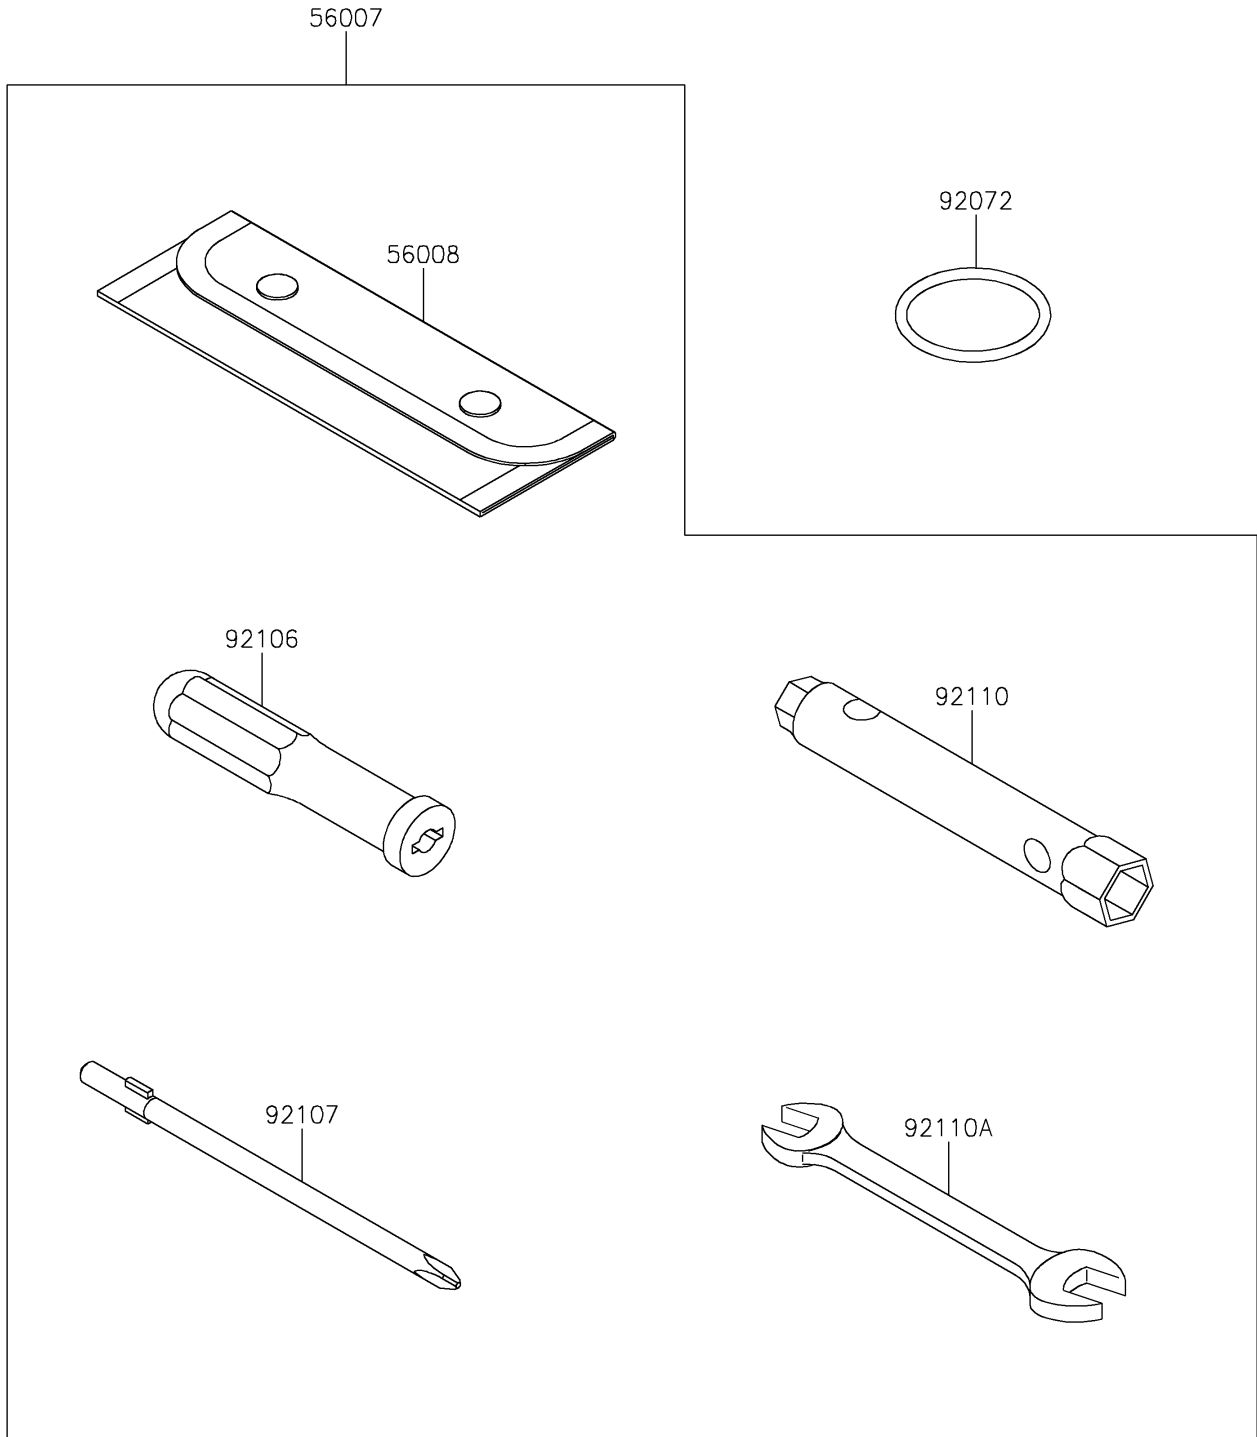

2024 KLX230 S ABS PARTS DIAGRAM

Owner's Tools

F2810

2024 KLX230 S ABS PARTS LIST

Owner's Tools

ITEM NAME	PART NUMBER	QUANTITY
TOOL-KIT (Ref # 56007)	56007-0204	1
BAG (Ref # 56008)	56008-0591	1
BAND,TOOL CASE (Ref # 92072)	92072-0865	1
GRIP-SCREW DRIVER (Ref # 92106)	92106-0005	1
TOOL-DRIVER,#2PHILLIPS (Ref # 92107)	92107-0022	1
TOOL-WRENCH,BOX,8X10 (Ref # 92110)	92110-0584	1
TOOL-WRENCH,OPEN END,12X14 (Ref # 92110A)	92110-0586	1