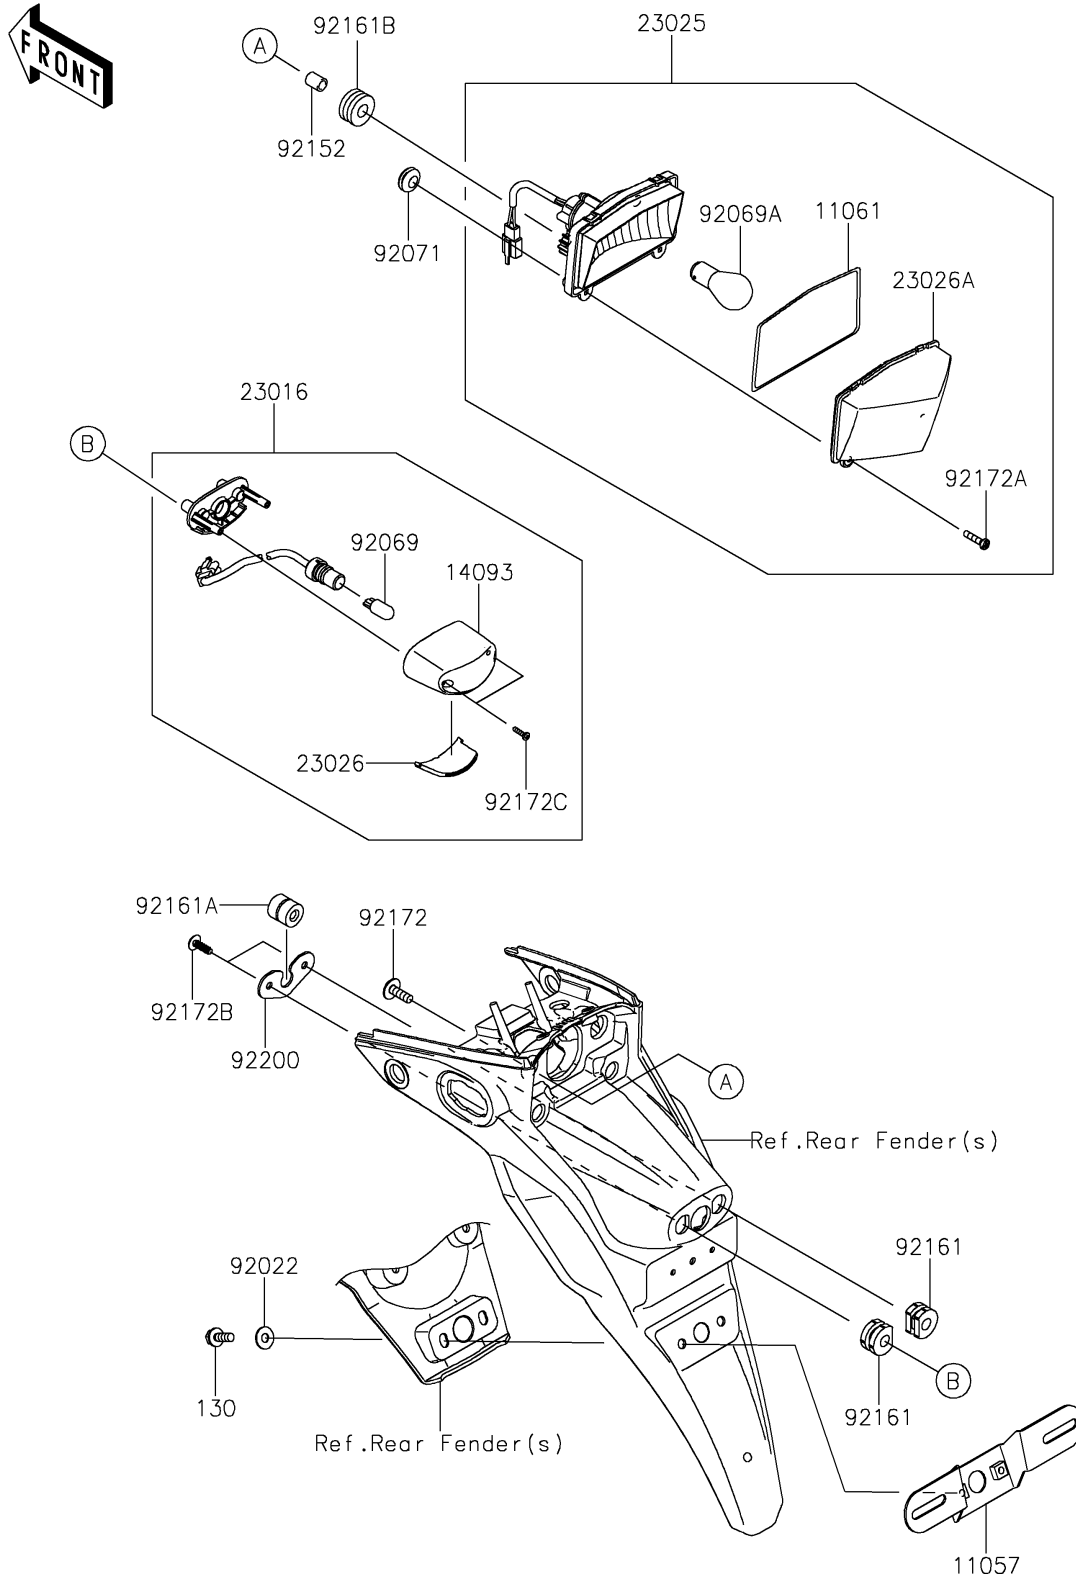

2024 KLX® 230 S ABS PARTS DIAGRAM

Taillight(s)

F2720

2024 KLX® 230 S ABS PARTS LIST

Taillight(s)

ITEM NAME	PART NUMBER	QUANTITY
BRACKET,LICENSE PLATE (Ref # 11057)	11057-1046	1
GASKET,TAIL LAMP LENS (Ref # 11061)	11061-0393	1
COVER,LICENSE LAMP (Ref # 14093)	14093-0525	1
LAMP-ASSY,LICENCE (Ref # 23016)	23016-0604	1
LAMP-TAIL (Ref # 23025)	23025-0392	1
LENS,LICENSE LAMP (Ref # 23026)	23026-0025	1
LENS,TAIL LAMP (Ref # 23026A)	23026-0036	1
WASHER,6.5X16X1.0 (Ref # 92022)	92022-1093	2
BULB,12V 5W (Ref # 92069)	92069-1016	1
BULB,12V 21/5W (Ref # 92069A)	92069-1084	1
GROMMET (Ref # 92071)	92071-024	2
COLLAR,6.8X10X13 (Ref # 92152)	92152-0580	2
DAMPER (Ref # 92161)	92161-0776	2
DAMPER,6X18X18.2 (Ref # 92161A)	92161-1809	1
DAMPER,10X24X12 (Ref # 92161B)	92161-2112	2
SCREW,6X18 (Ref # 92172)	92172-0192	2
SCREW,4.2X19 (Ref # 92172A)	92172-0411	2
SCREW,5X16 (Ref # 92172B)	92172-0834	2
SCREW,4X12 (Ref # 92172C)	92172-0904	2
WASHER (Ref # 92200)	92200-1773	1
BOLT-FLANGED,6X16 (Ref # 130)	130BA0616	2