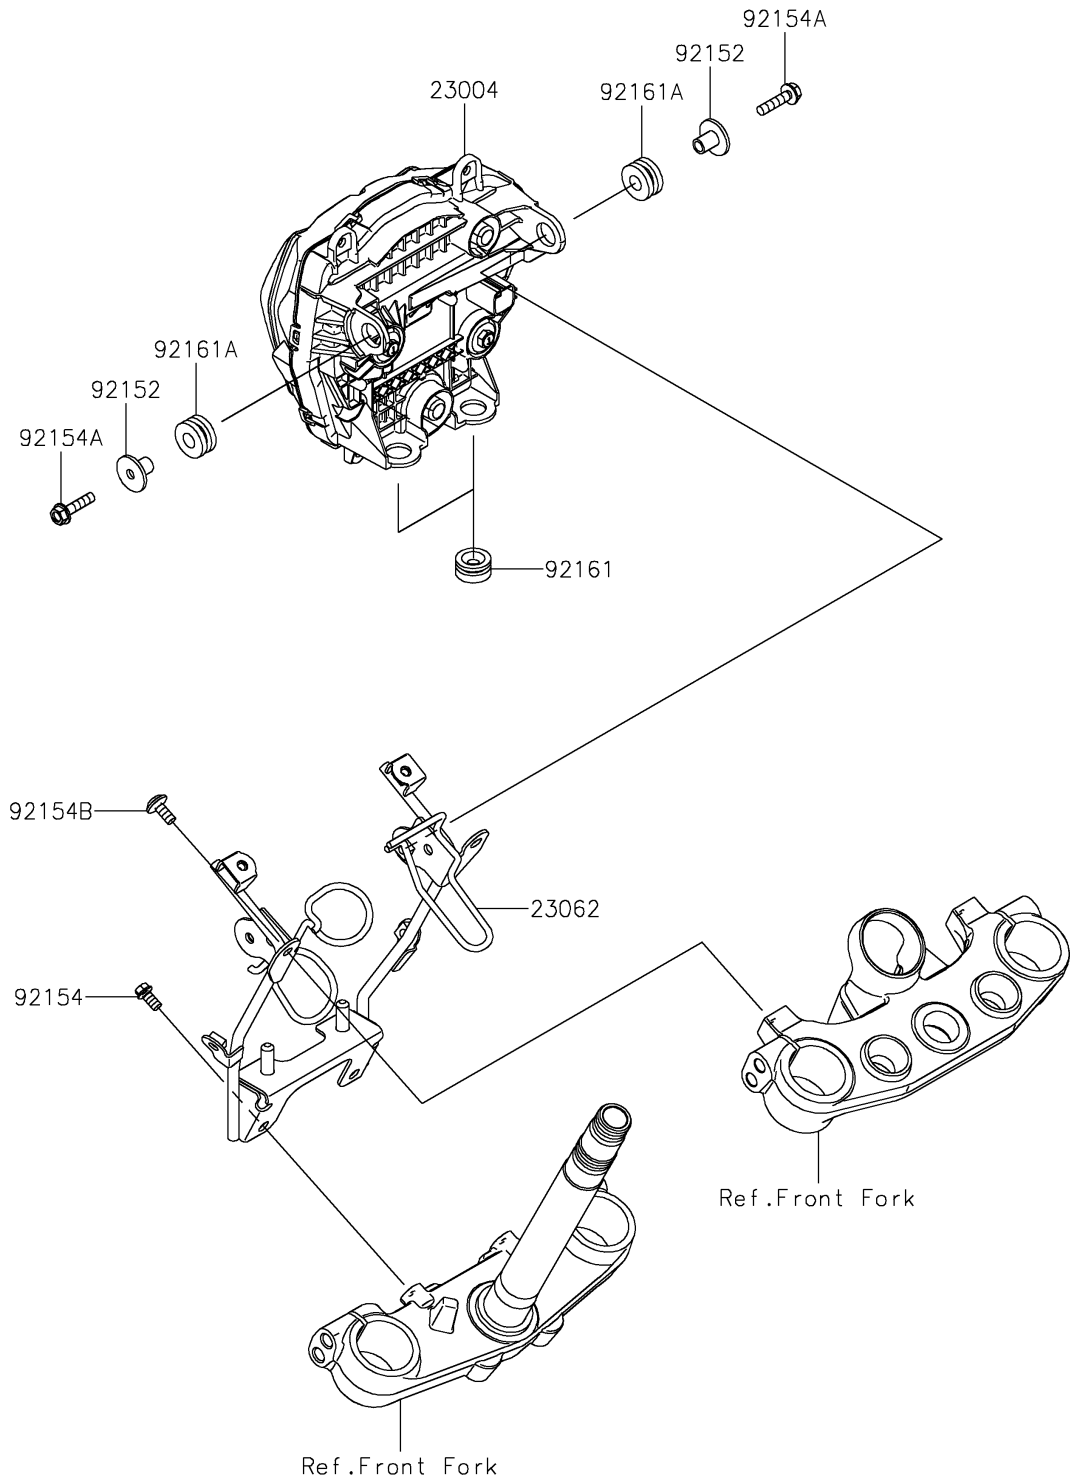

# 2024 KLX230 S ABS PARTS DIAGRAM

Headlight(s)

F2710

## 2024 KLX230 S ABS PARTS LIST

### Headlight(s)

ITEM NAME	PART NUMBER	QUANTITY
LAMP-HEAD,LED (Ref # 23004)	23004-0431	1
BRACKET-COMP,HEAD LAMP (Ref # 23062)	23062-1498	1
COLLAR,6.5X10X15.3 (Ref # 92152)	92152-1793	2
BOLT,FLANGED,6X12 (Ref # 92154)	92154-2753	2
BOLT,FLANGED,6X25 (Ref # 92154A)	92154-2774	2
BOLT,SOCKET,6X14 (Ref # 92154B)	92154-3763	2
DAMPER,7.5X22X11 (Ref # 92161)	92161-1536	2
DAMPER,10X24X12 (Ref # 92161A)	92161-2112	2