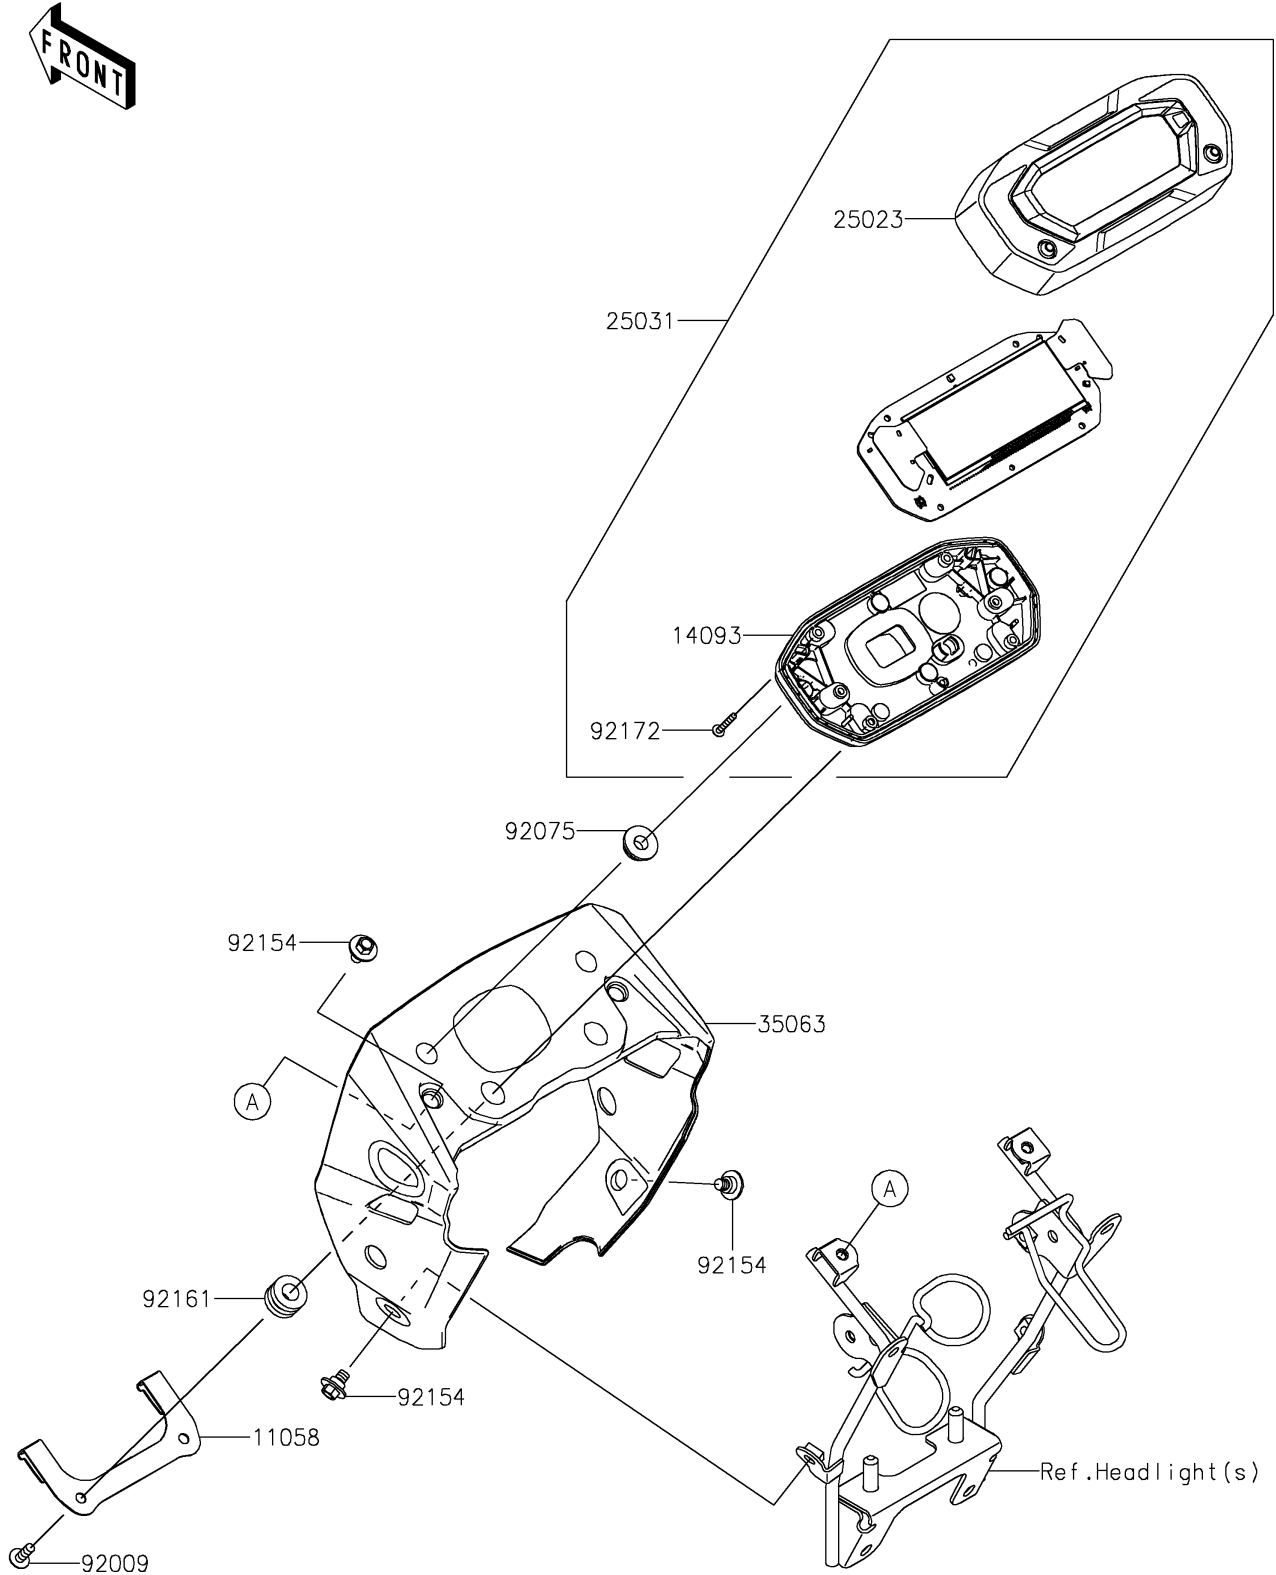

2024 KLX230 S ABS PARTS DIAGRAM

Meter(s)

F2530

2024 KLX230 S ABS PARTS LIST

Meter(s)

ITEM NAME	PART NUMBER	QUANTITY
BRACKET,METER (Ref # 11058)	11058-1319	1
COVER,METER (Ref # 14093)	14093-0941	1
COVER-METER CASE (Ref # 25023)	25023-0139	1
METER-ASSY,LCD (Ref # 25031)	25031-1423	1
STAY,METER (Ref # 35063)	35063-1604	1
SCREW,TAPPING,5X14 (Ref # 92009)	92009-1197	2
DAMPER,RADIATOR GUARD (Ref # 92075)	92075-1469	2
BOLT,FLANGED,6X10 (Ref # 92154)	92154-4486	4
DAMPER,10X20X12 (Ref # 92161)	92161-2102	2
SCREW,TAPPING,3X20 (Ref # 92172)	92172-1224	6