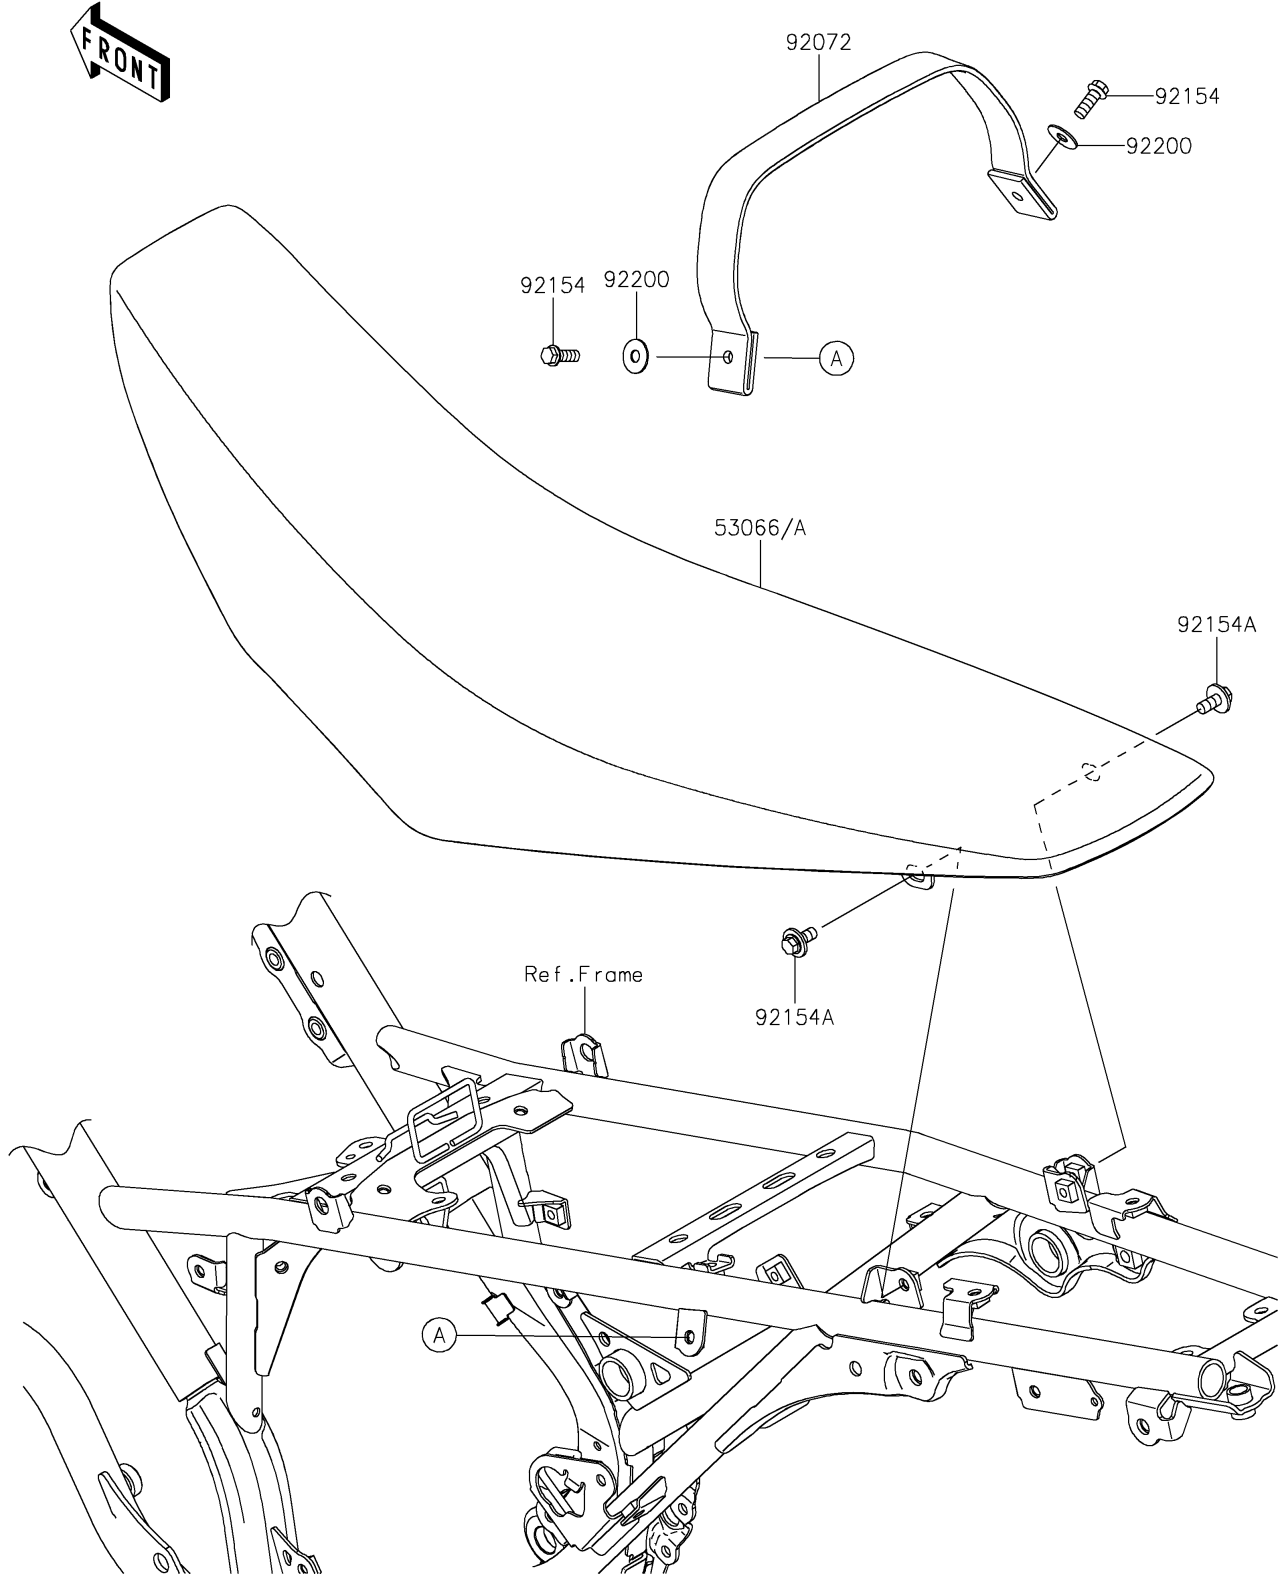

2024 KLX230 S ABS PARTS DIAGRAM

Seat

F2510

2024 KLX230 S ABS PARTS LIST

Seat

ITEM NAME	PART NUMBER	QUANTITY
SEAT-ASSY,N.L.GREEN+BLK (Ref # 53066)	53066-0905-336	1
SEAT-ASSY,BLACK+GRY (Ref # 53066A)	53066-0905-61U	1
BAND,BLACK (Ref # 92072)	92072-0942-MA	1
BOLT,FLANGED,6X16 (Ref # 92154)	92154-0460	2
BOLT,FLANGED,6X14 (Ref # 92154A)	92154-1231	2
WASHER,6.5X18X1 (Ref # 92200)	92200-0544	2