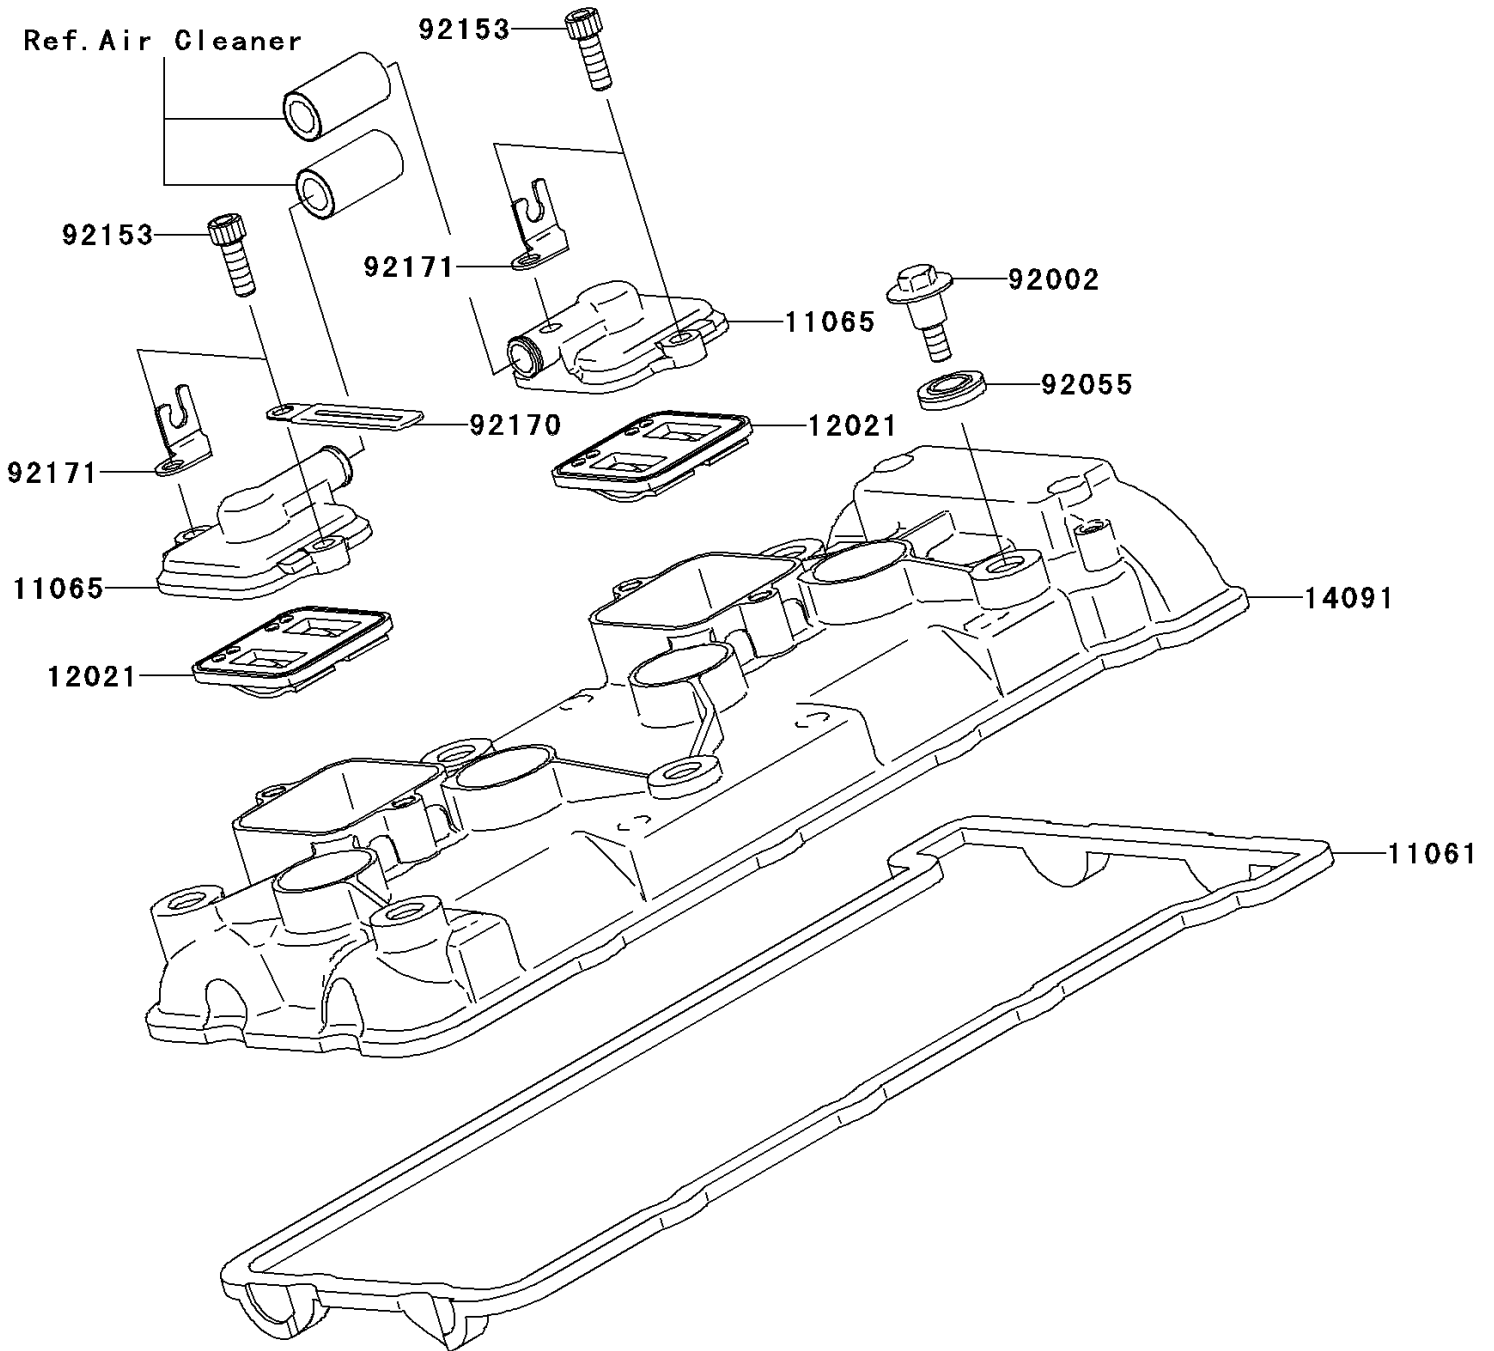

2005 Ninja® ZX™-6RR PARTS DIAGRAM

Cylinder Head Cover

E1112

2005 Ninja® ZX™ -6RR PARTS LIST

Cylinder Head Cover

ITEM NAME	PART NUMBER	QUANTITY
GASKET,HEAD COVER (Ref # 11061)	11061-0156	1
CAP (Ref # 11065)	11065-1247	2
VALVE-ASSY-REED (Ref # 12021)	12021-1130	2
COVER,HEAD (Ref # 14091)	14091-0372	1
BOLT,L=20.5 (Ref # 92002)	92002-1327	6
RING-O,HEAD COVER BOLT (Ref # 92055)	92055-1352	6
BOLT,SOCKET,6X18 (Ref # 92153)	92153-1284	4
CLAMP (Ref # 92170)	92170-1514	1
CLAMP (Ref # 92171)	92171-0459	2