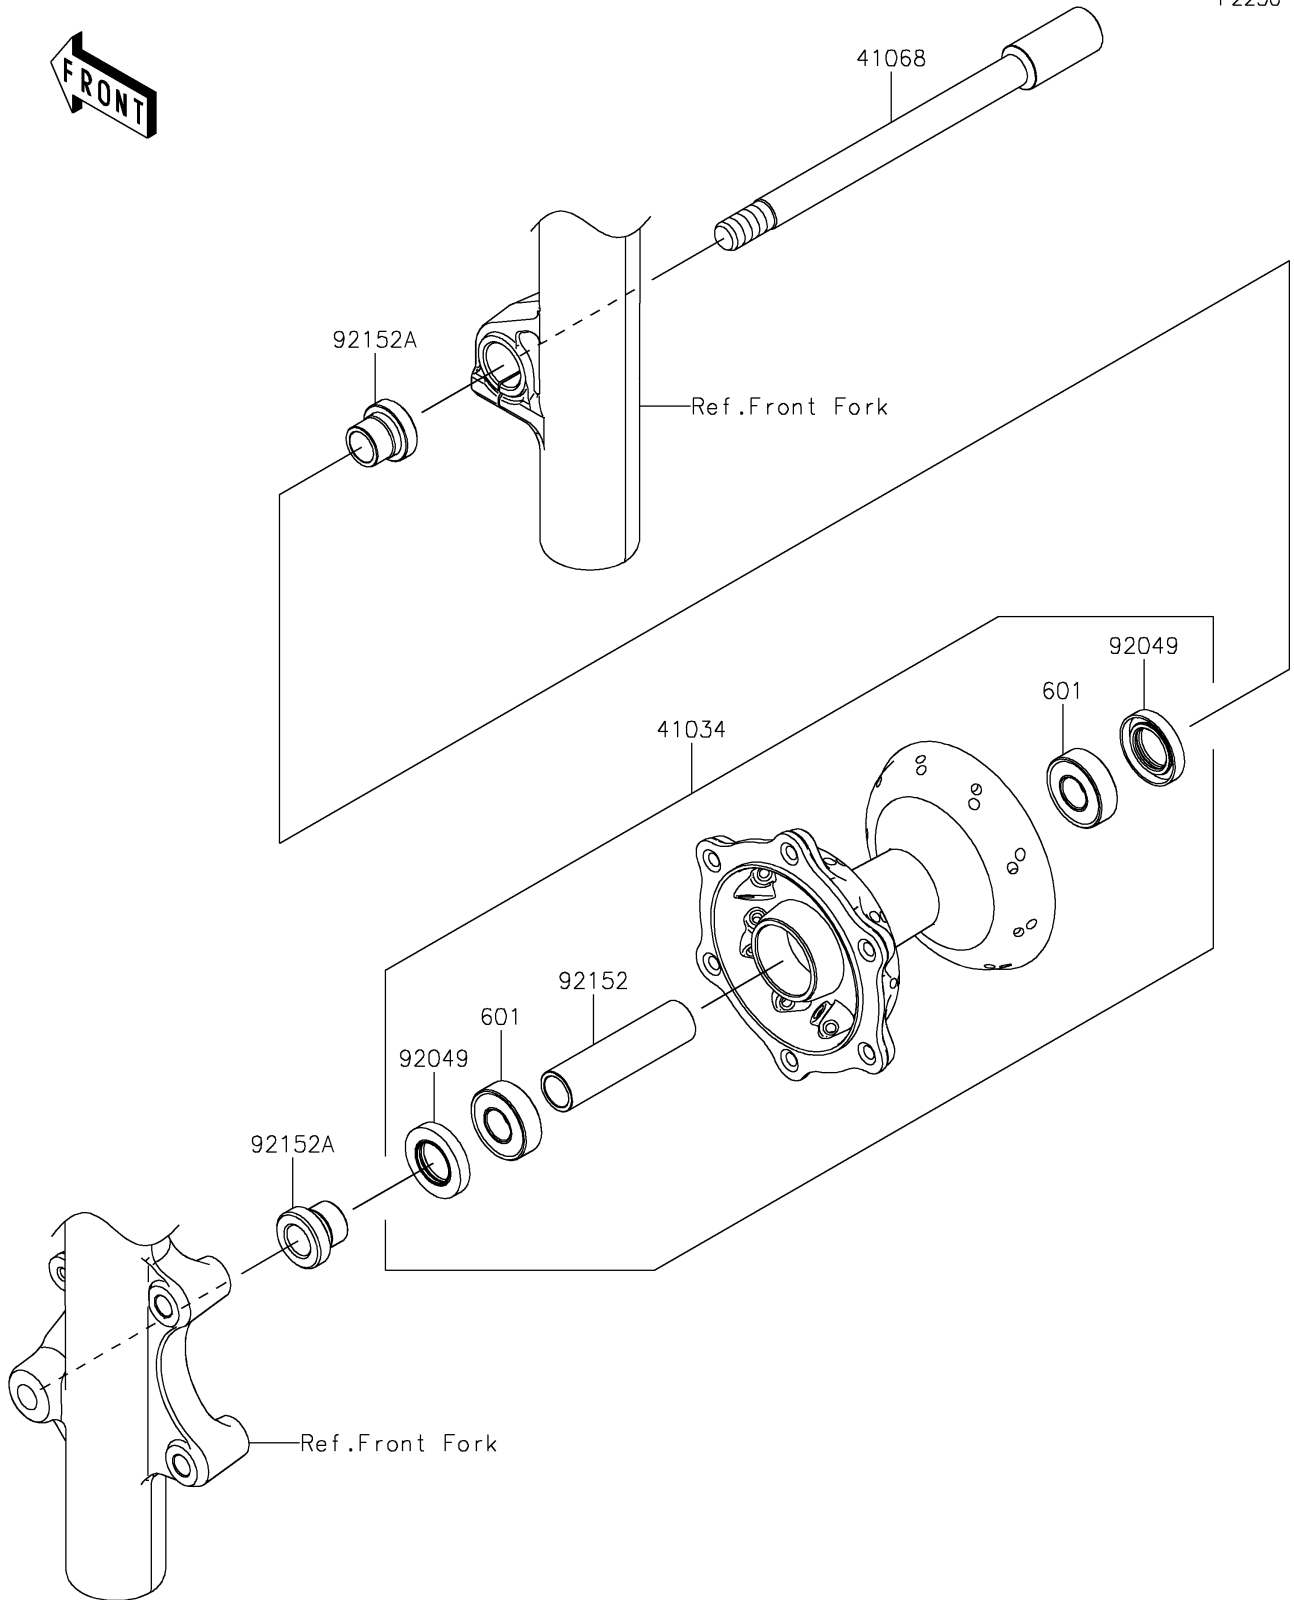

# 2024 KLX230 S ABS PARTS DIAGRAM

Front Hub

F2230

# 2024 KLX230 S ABS PARTS LIST

## Front Hub

ITEM NAME	PART NUMBER	QUANTITY
DRUM-ASSY,FR (Ref # 41034)	41034-0600	1
AXLE,FR,15X188 (Ref # 41068)	41068-0650	1
SEAL-OIL (Ref # 92049)	92049-0114	2
COLLAR,15.2X20X9 (Ref # 92152)	92152-2543	1
COLLAR (Ref # 92152A)	92152-2545	2
BEARING-BALL (Ref # 601)	601B6202UU	2