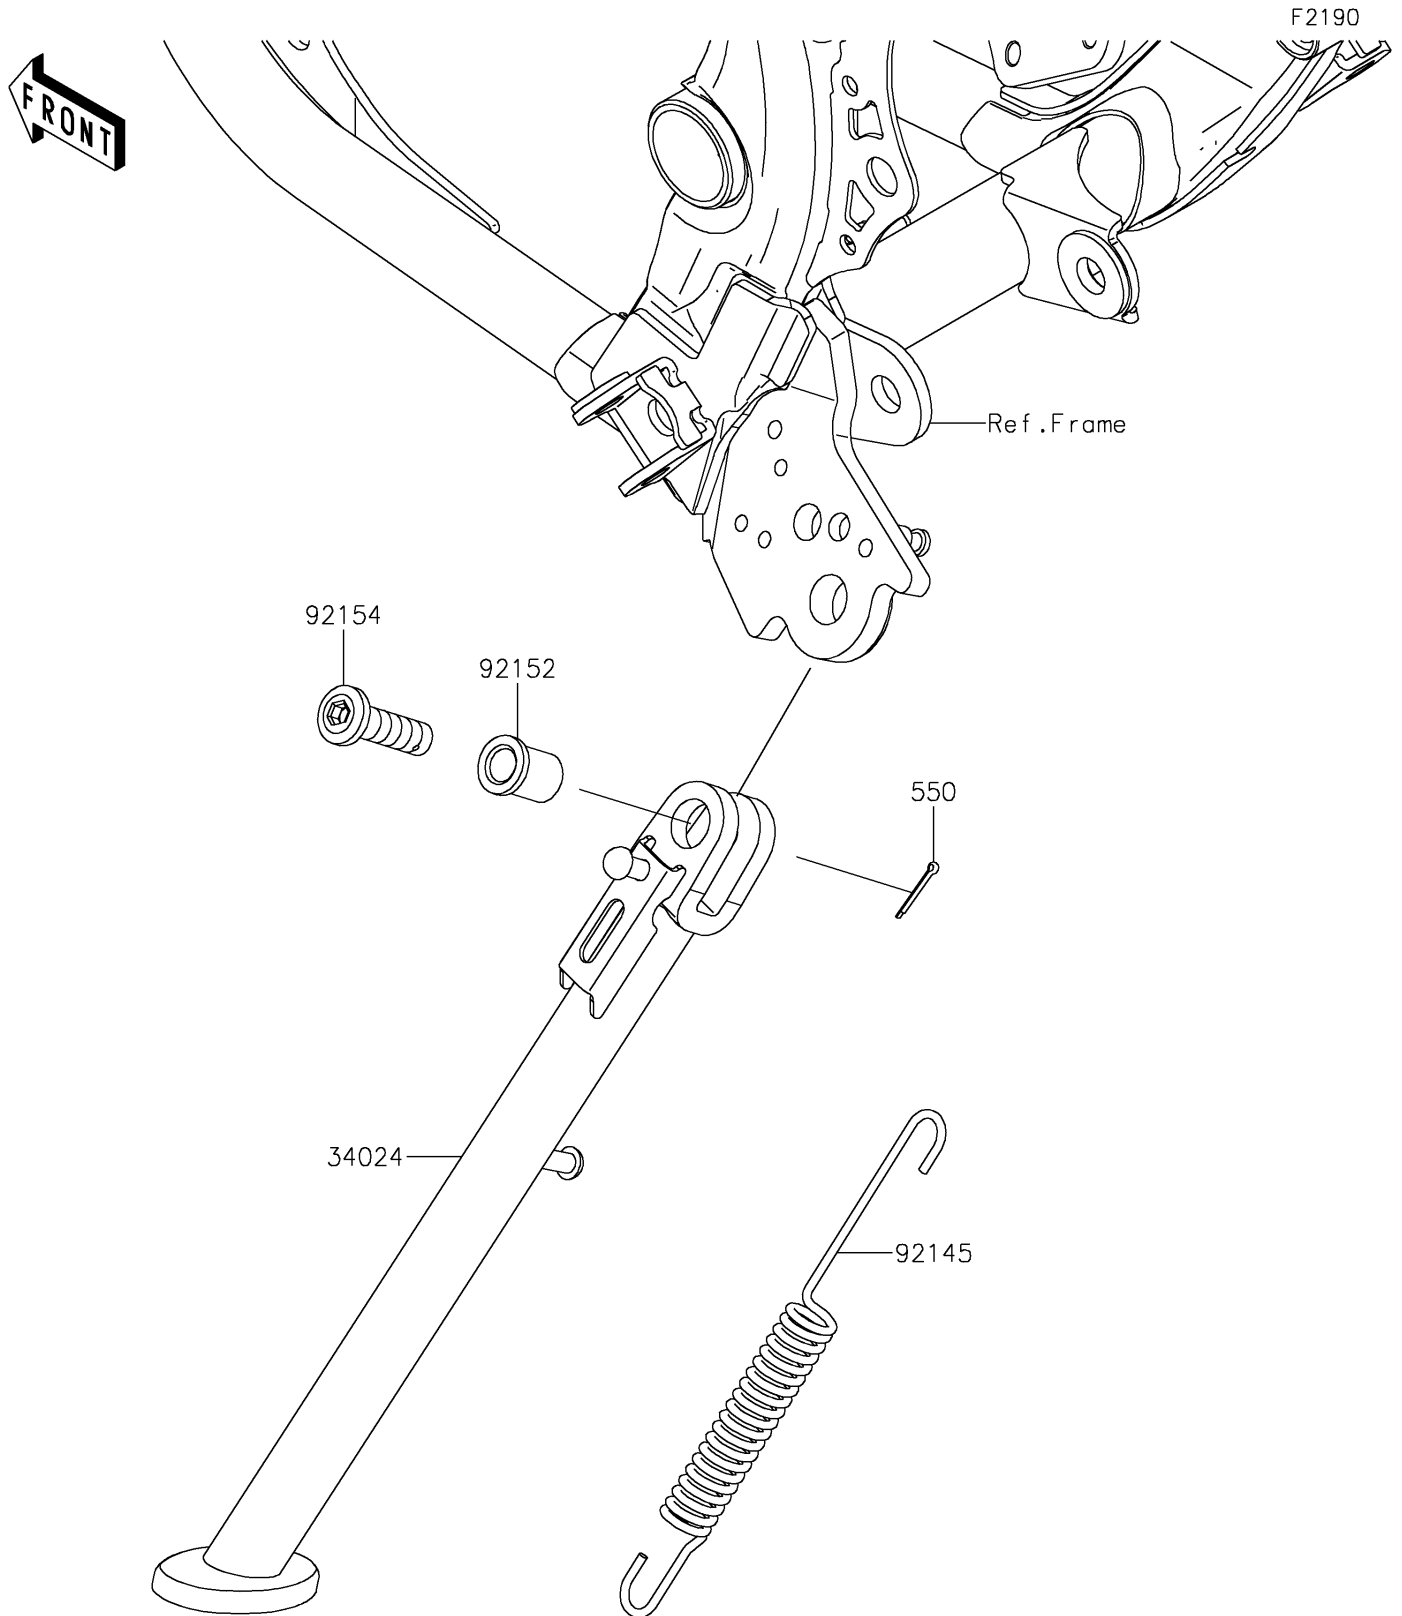

2024 KLX230 S ABS PARTS DIAGRAM

Stand(s)

2024 KLX230 S ABS PARTS LIST

Stand(s)

ITEM NAME	PART NUMBER	QUANTITY
STAND-SIDE,P.SILVER (Ref # 34024)	34024-0195-458	1
SPRING,SIDE STAND (Ref # 92145)	92145-1910	1
COLLAR (Ref # 92152)	92152-2561	1
BOLT,SIDE STAND (Ref # 92154)	92154-3895	1
PIN-COTTER,2.0X15 (Ref # 550)	550AA2015	1