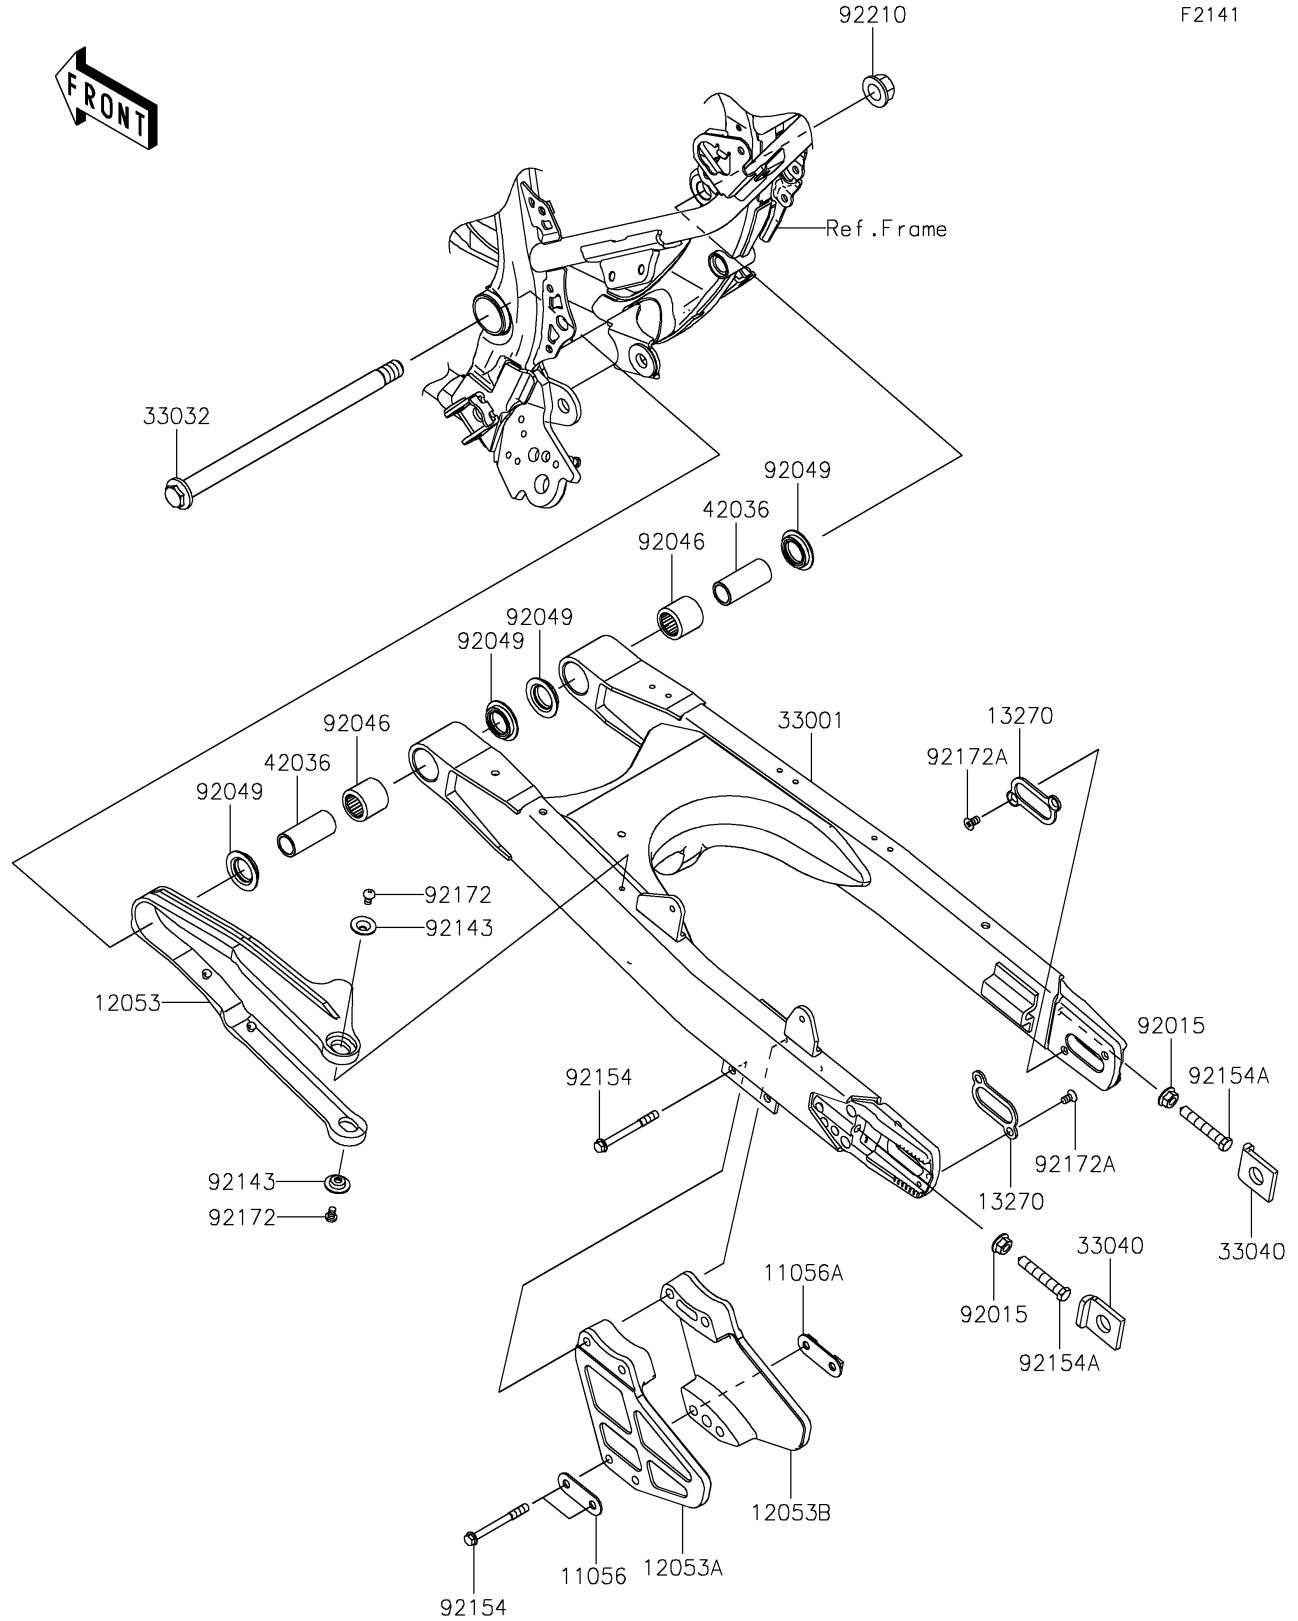

2024 KLX230 S ABS PARTS DIAGRAM

Swingarm

2024 KLX230 S ABS PARTS LIST

Swingarm

| ITEM NAME | PART NUMBER | QUANTITY |
|---------------------------------------|----------------|----------|
| BRACKET (Ref # 11056) | 11056-2395 | 1 |
| BRACKET,WITH NUT (Ref # 11056A) | 11056-2396 | 1 |
| GUIDE-CHAIN (Ref # 12053) | 12053-0345 | 1 |
| GUIDE-CHAIN,RR,OUTSIDE (Ref # 12053A) | 12053-0359 | 1 |
| GUIDE-CHAIN,RR,INSIDE (Ref # 12053B) | 12053-0360 | 1 |
| PLATE (Ref # 13270) | 13270-1899 | 2 |
| ARM-COMP-SWING,P.SILVER (Ref # 33001) | 33001-0763-458 | 1 |
| SHAFT-SWING ARM,14X243 (Ref # 33032) | 33032-0061 | 1 |
| ADJUSTER-CHAIN (Ref # 33040) | 33040-0032 | 2 |
| SLEEVE,15X20X46 (Ref # 42036) | 42036-0831 | 2 |
| NUT,FLANGED,8MM (Ref # 92015) | 92015-1014 | 2 |
| BEARING-NEEDLE,BM202726 (Ref # 92046) | 92046-1110 | 2 |
| SEAL-OIL (Ref # 92049) | 92049-0849 | 4 |
| COLLAR (Ref # 92143) | 92143-1676 | 2 |
| BOLT,FLANGED,6X60 (Ref # 92154) | 92154-2762 | 4 |
| BOLT,8X46 (Ref # 92154A) | 92154-4367 | 2 |
| SCREW,5X8 (Ref # 92172) | 92172-1540 | 2 |
| SCREW,5X10 (Ref # 92172A) | 92172-1541 | 4 |
| NUT,14MM (Ref # 92210) | 92210-1990 | 1 |