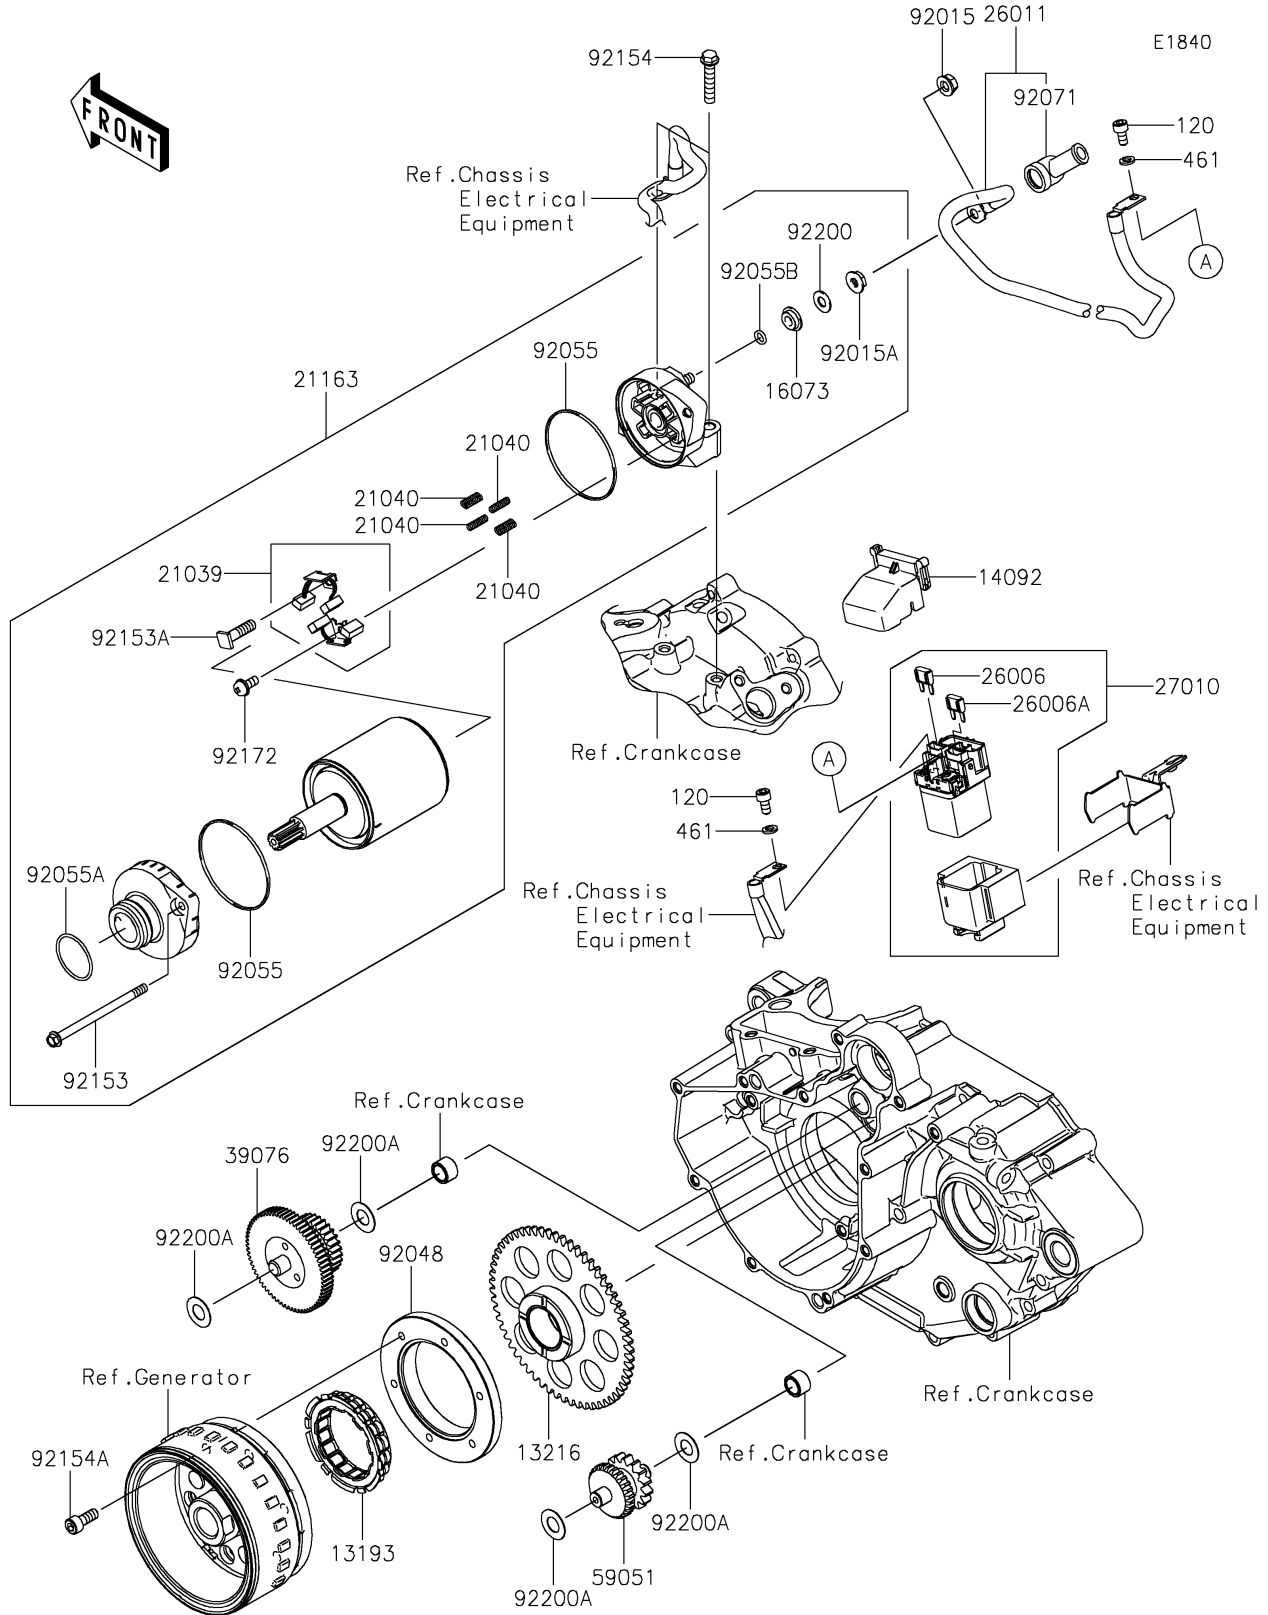

# 2024 KLX230 S ABS PARTS DIAGRAM

## Starter Motor

## 2024 KLX230 S ABS PARTS LIST

### Starter Motor

ITEM NAME	PART NUMBER	QUANTITY
CLUTCH-ASSY-ONEWAY (Ref # 13193)	13193-0014	1
GEAR-COMP,ONEWAY CLUTCH (Ref # 13216)	13216-0900	1
COVER (Ref # 14092)	14092-0109	1
INSULATOR (Ref # 16073)	16073-0053	1
BRUSH,CARBON (Ref # 21039)	21039-0004	1
SPRING-BRUSH (Ref # 21040)	21040-0003	4
STARTER-ELECTRIC (Ref # 21163)	21163-0783	1
FUSE,MINI BLADE,15A,BLUE (Ref # 26006)	26006-0001	1
FUSE,MINI BLADE,30A,GREEN (Ref # 26006A)	26006-1080	1
WIRE-LEAD,STARTER (Ref # 26011)	26011-2500	1
SWITCH (Ref # 27010)	27010-0773	1
LIMITER,STARTER IDLE GEAR (Ref # 39076)	39076-0562	1
GEAR-SPUR,IDLER (Ref # 59051)	59051-0824	1
NUT,FLANGED,6MM (Ref # 92015)	92015-1367	1
NUT,STARTER MOTOR (Ref # 92015A)	92015-1476	1
RACE,ONEWAY CLUTCH (Ref # 92048)	92048-0030	1
RING-O (Ref # 92055)	92055-0136	2
RING-O (Ref # 92055A)	92055-1276	1
RING-O,4.5X2.0 (Ref # 92055B)	92055-1370	1
GROMMET (Ref # 92071)	92071-0782	1
BOLT (Ref # 92153)	92153-1850	2
BOLT (Ref # 92153A)	92153-1866	1
BOLT,FLANGED,6X30 (Ref # 92154)	92154-1773	2
BOLT,SOCKET,6X12 (Ref # 92154A)	92154-7472	6
SCREW (Ref # 92172)	92172-0334	1
WASHER (Ref # 92200)	92200-0386	1
WASHER,10.2X20X0.5 (Ref # 92200A)	92200-1976	4
BOLT-SOCKET,5X10 (Ref # 120)	120CB0510	2
WASHER-SPRING,5MM (Ref # 461)	461DA0500	2