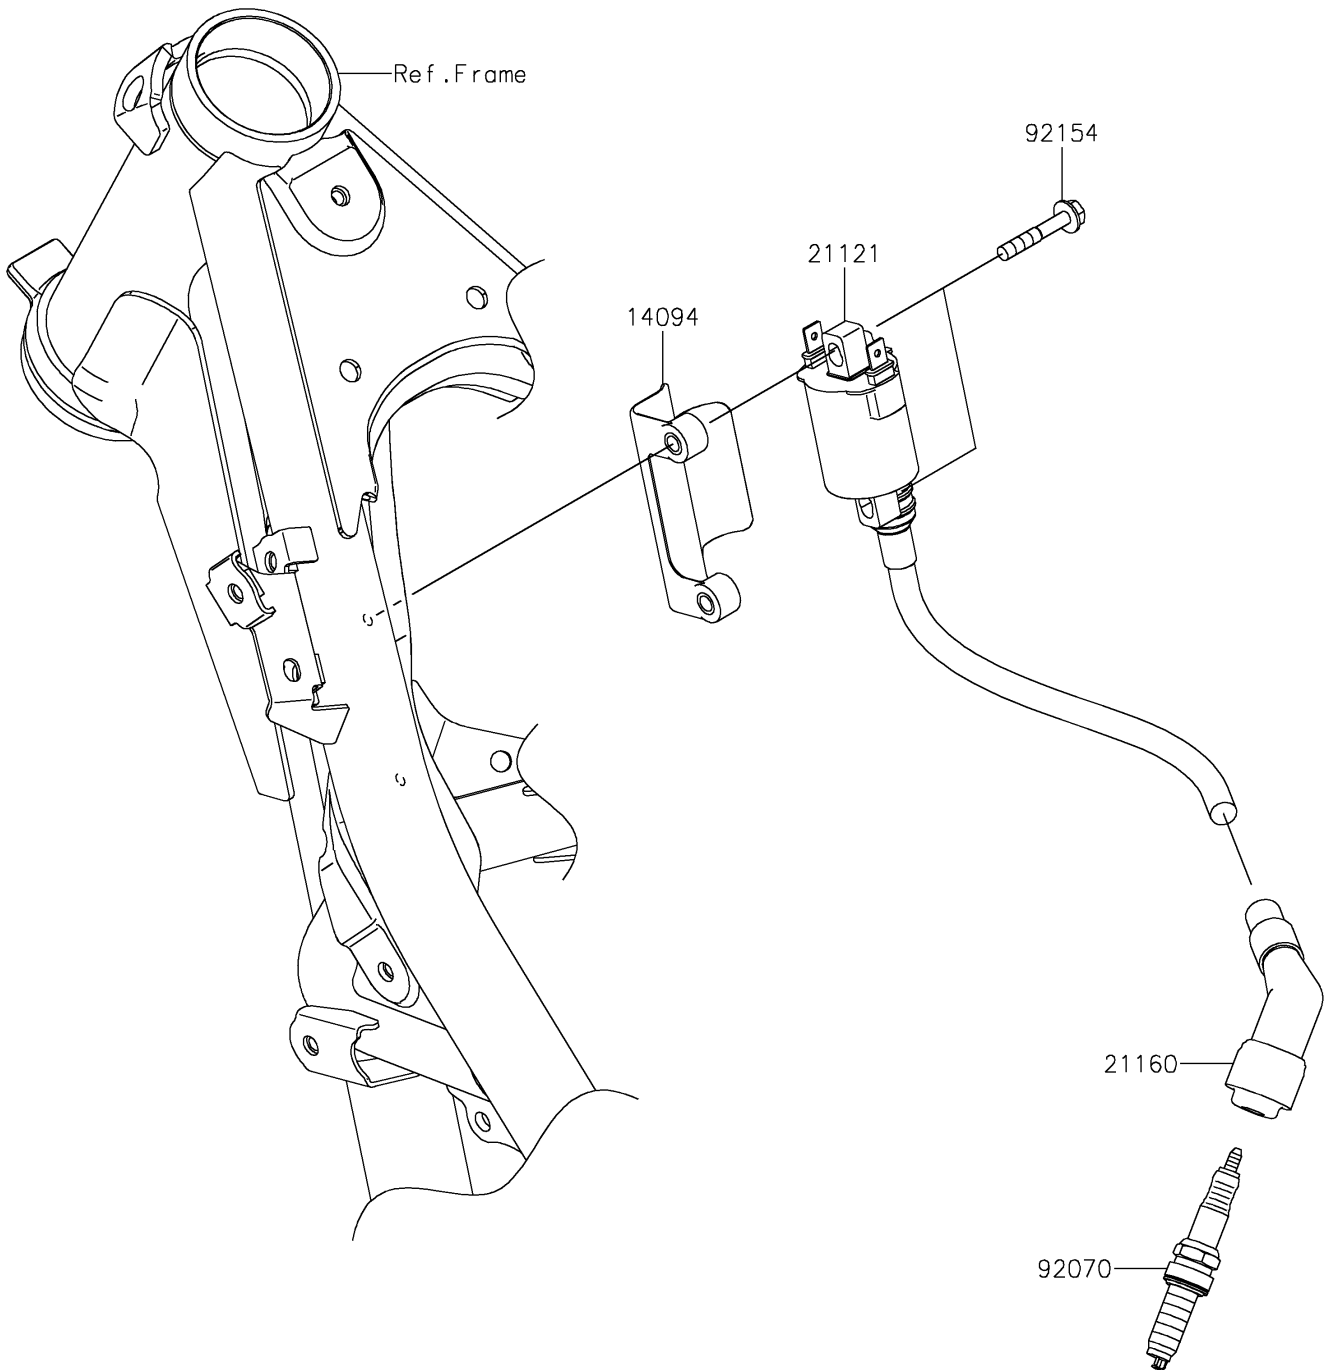

2024 KLX230 S ABS PARTS DIAGRAM

Ignition System

E1830

2024 KLX230 S ABS PARTS LIST

Ignition System

ITEM NAME	PART NUMBER	QUANTITY
COVER (Ref # 14094)	14094-0012	1
COIL-IGNITION (Ref # 21121)	21121-0753	1
CAP-ASSY-PLUG (Ref # 21160)	21160-0026	1
PLUG-SPARK,SILMAR9B9(NGK) (Ref # 92070)	92070-0047	1
BOLT,FLANGED,5X30 (Ref # 92154)	92154-7467	2