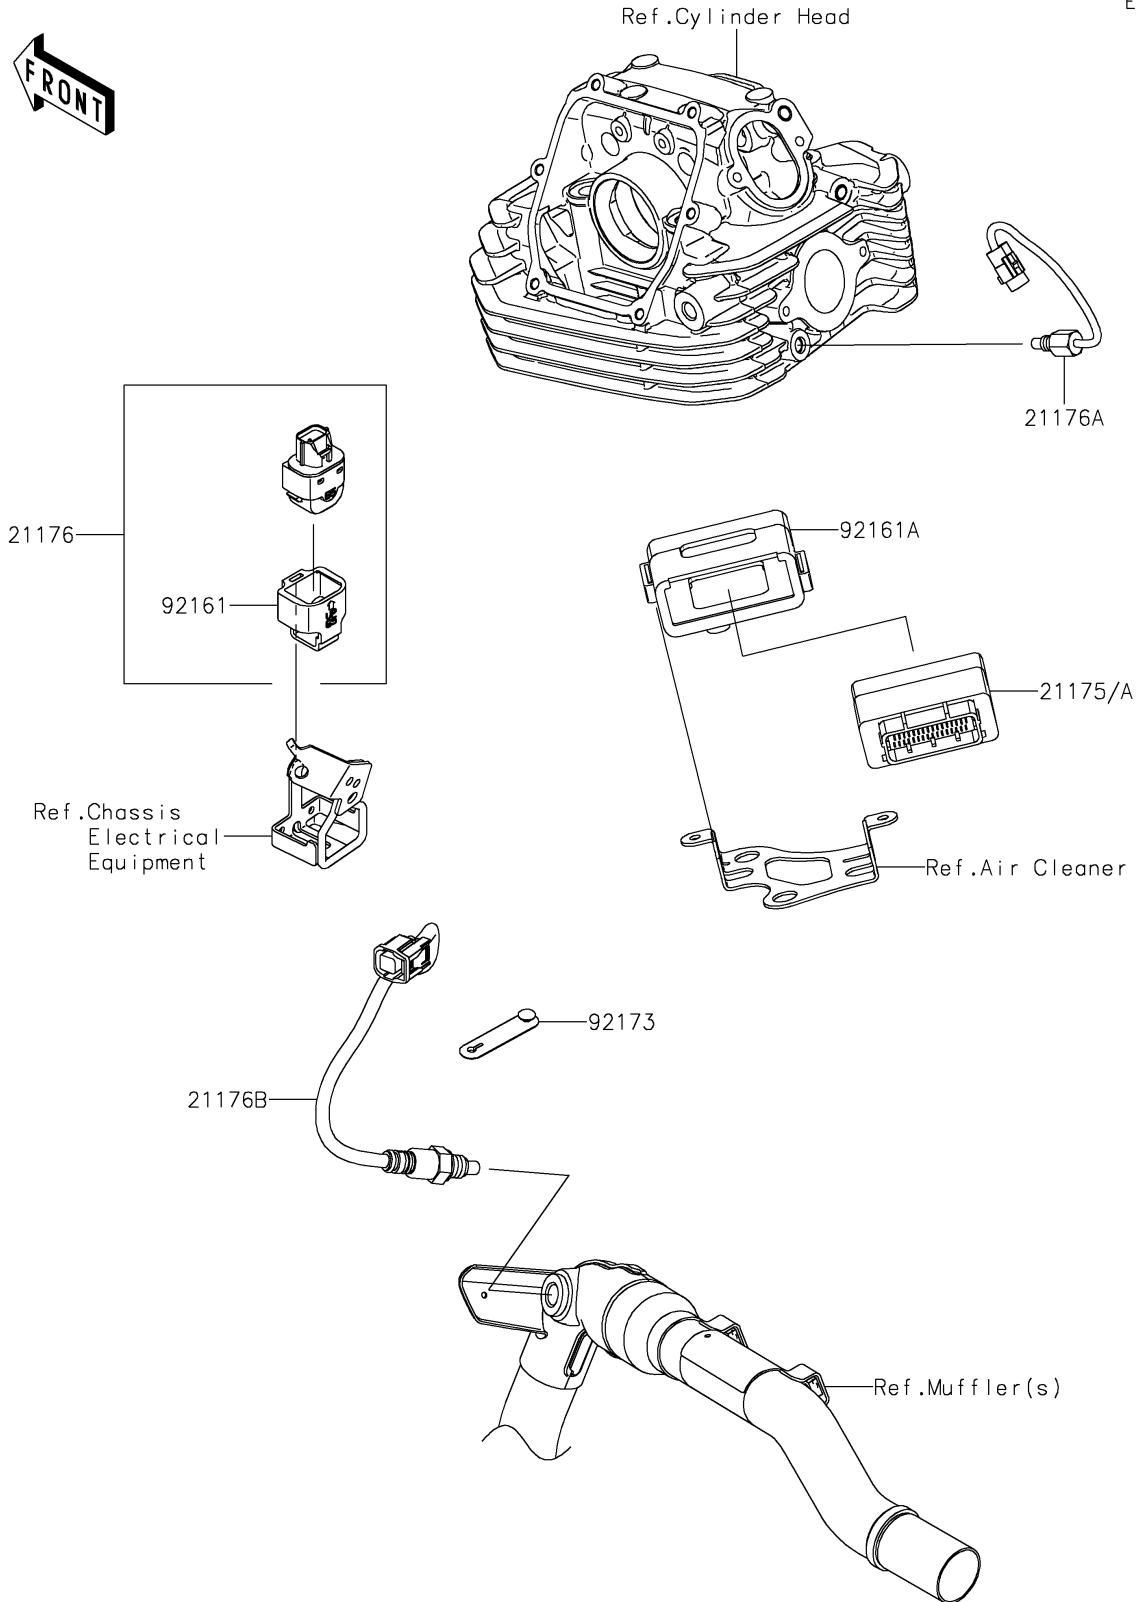

# 2024 KLX® 230 S ABS PARTS DIAGRAM

Fuel Injection

E1530

## 2024 KLX® 230 S ABS PARTS LIST

### Fuel Injection

ITEM NAME	PART NUMBER	QUANTITY
CONTROL UNIT-ELECTRONIC (Ref # 21175)	21175-2078	1
CONTROL UNIT-ELECTRONIC (Ref # 21175A)	21175-2079	1
SENSOR,VEHICLE-DOWN (Ref # 21176)	21176-0704	1
SENSOR,ENGINE TEMP (Ref # 21176A)	21176-0898	1
SENSOR,OXYGEN (Ref # 21176B)	21176-1231	1
DAMPER (Ref # 92161)	92161-0951	1
DAMPER,ECU (Ref # 92161A)	92161-2101	1
CLAMP (Ref # 92173)	92173-2198	1