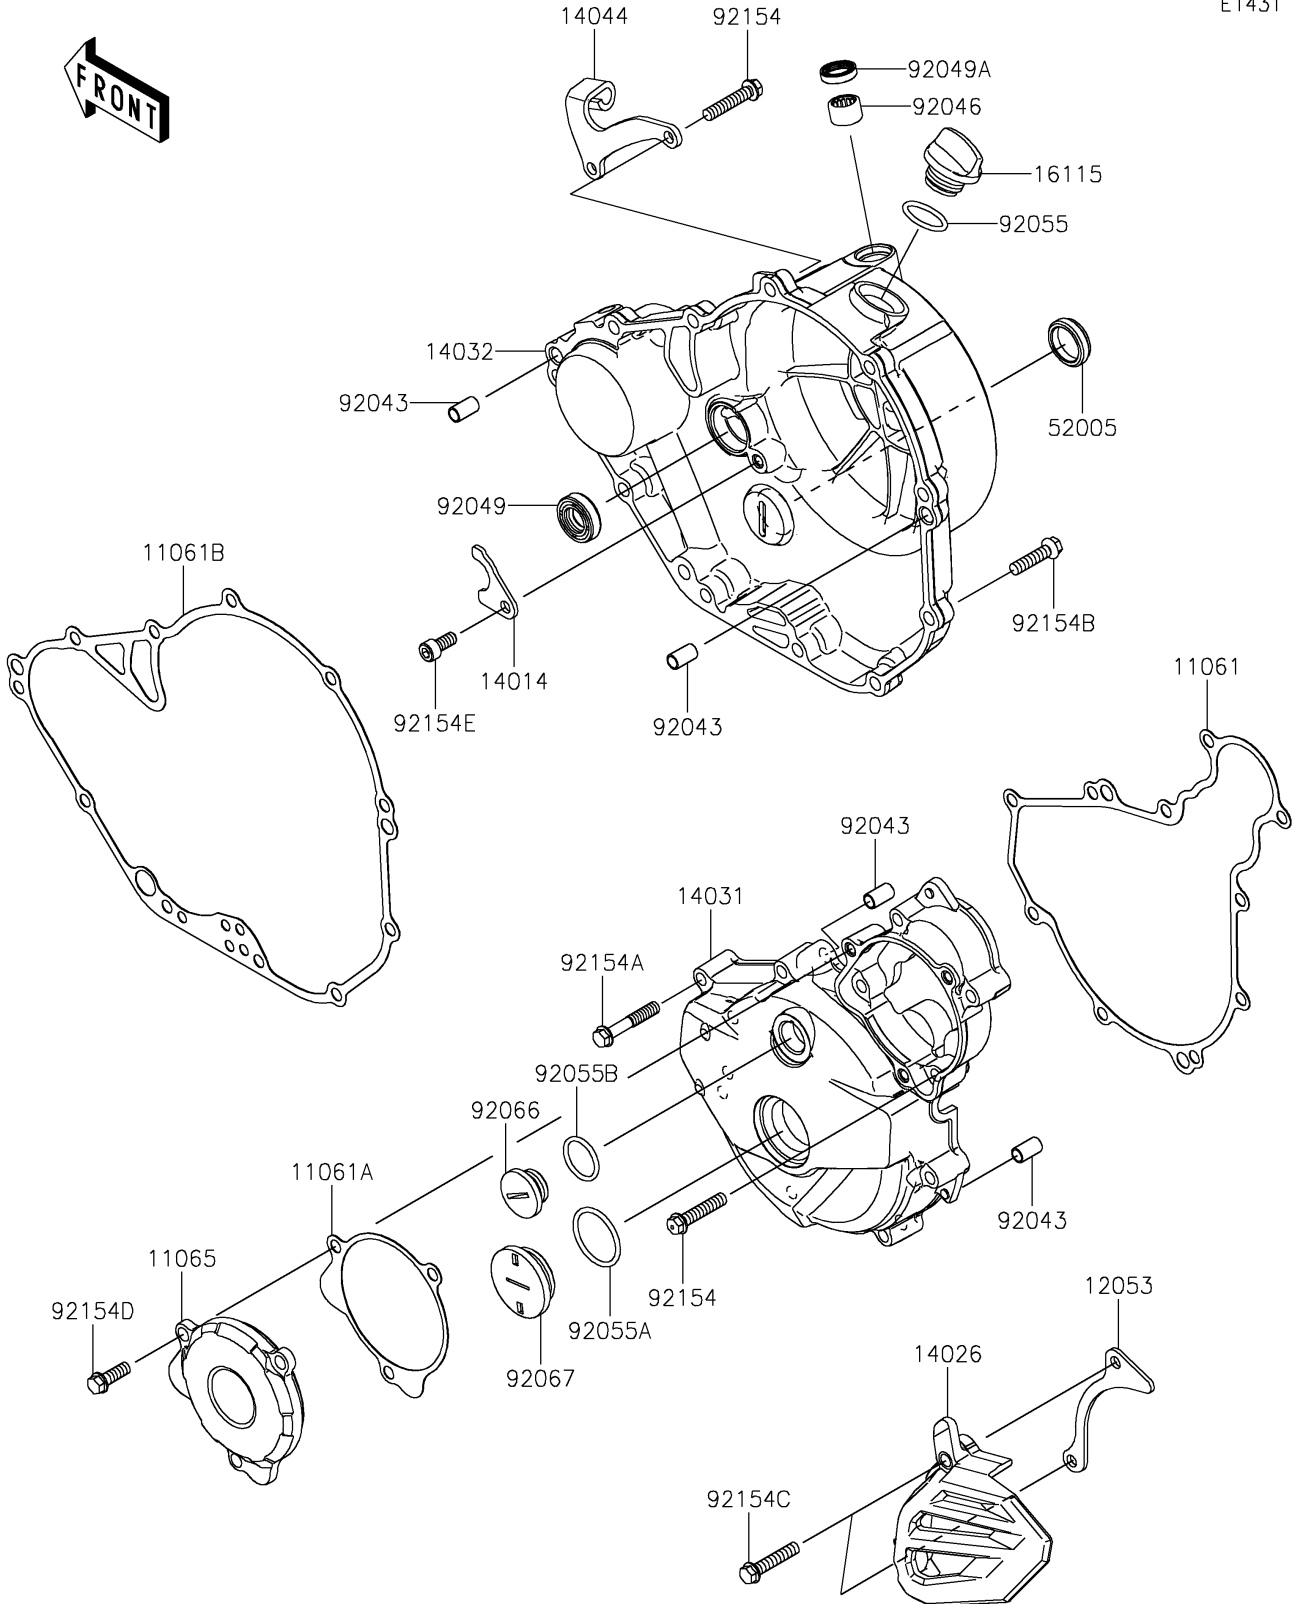

2024 KLX230 S ABS PARTS DIAGRAM

Engine Cover(s)

E1431

2024 KLX230 S ABS PARTS LIST

Engine Cover(s)

ITEM NAME	PART NUMBER	QUANTITY
GASKET,GENERATOR COVER (Ref # 11061)	11061-1299	1
GASKET,GENERATOR COVER CAP (Ref # 11061A)	11061-1300	1
GASKET,CLUTCH COVER (Ref # 11061B)	11061-1301	1
CAP,GENERATOR COVER (Ref # 11065)	11065-1300	1
GUIDE-CHAIN (Ref # 12053)	12053-0272	1
PLATE-POSITION (Ref # 14014)	14014-0567	1
COVER-CHAIN (Ref # 14026)	14026-0146	1
COVER-GENERATOR (Ref # 14031)	14031-0644	1
COVER-CLUTCH (Ref # 14032)	14032-0685	1
HOLDER-CABLE (Ref # 14044)	14044-0578	1
CAP-OIL FILLER (Ref # 16115)	16115-1053	1
GAUGE,OIL LEVEL (Ref # 52005)	52005-1009	1
PIN,6.2X8X14 (Ref # 92043)	92043-1741	4
BEARING-NEEDLE,HK1210FM (Ref # 92046)	92046-0034	1
SEAL-OIL (Ref # 92049)	92049-1191	1
SEAL-OIL,AG0353-F0 (Ref # 92049A)	92049-1262	1
RING-O,19.8MM (Ref # 92055)	92055-0844	1
RING-O,27.7X2.4 (Ref # 92055A)	92055-091	1
RING-O,20X2 (Ref # 92055B)	92055-1786	1
PLUG,COVER (Ref # 92066)	92066-0011	1
PLUG,30X8 (Ref # 92067)	92067-024	1
BOLT,FLANGED,6X30 (Ref # 92154)	92154-4061	4
BOLT,FLANGED,6X35 (Ref # 92154A)	92154-7465	8
BOLT,FLANGED,6X25 (Ref # 92154B)	92154-7466	9
BOLT,FLANGED,6X30 (Ref # 92154C)	92154-7469	2
BOLT,FLANGED,6X18 (Ref # 92154D)	92154-7470	3
BOLT,SOCKET,6X14 (Ref # 92154E)	92154-7476	1