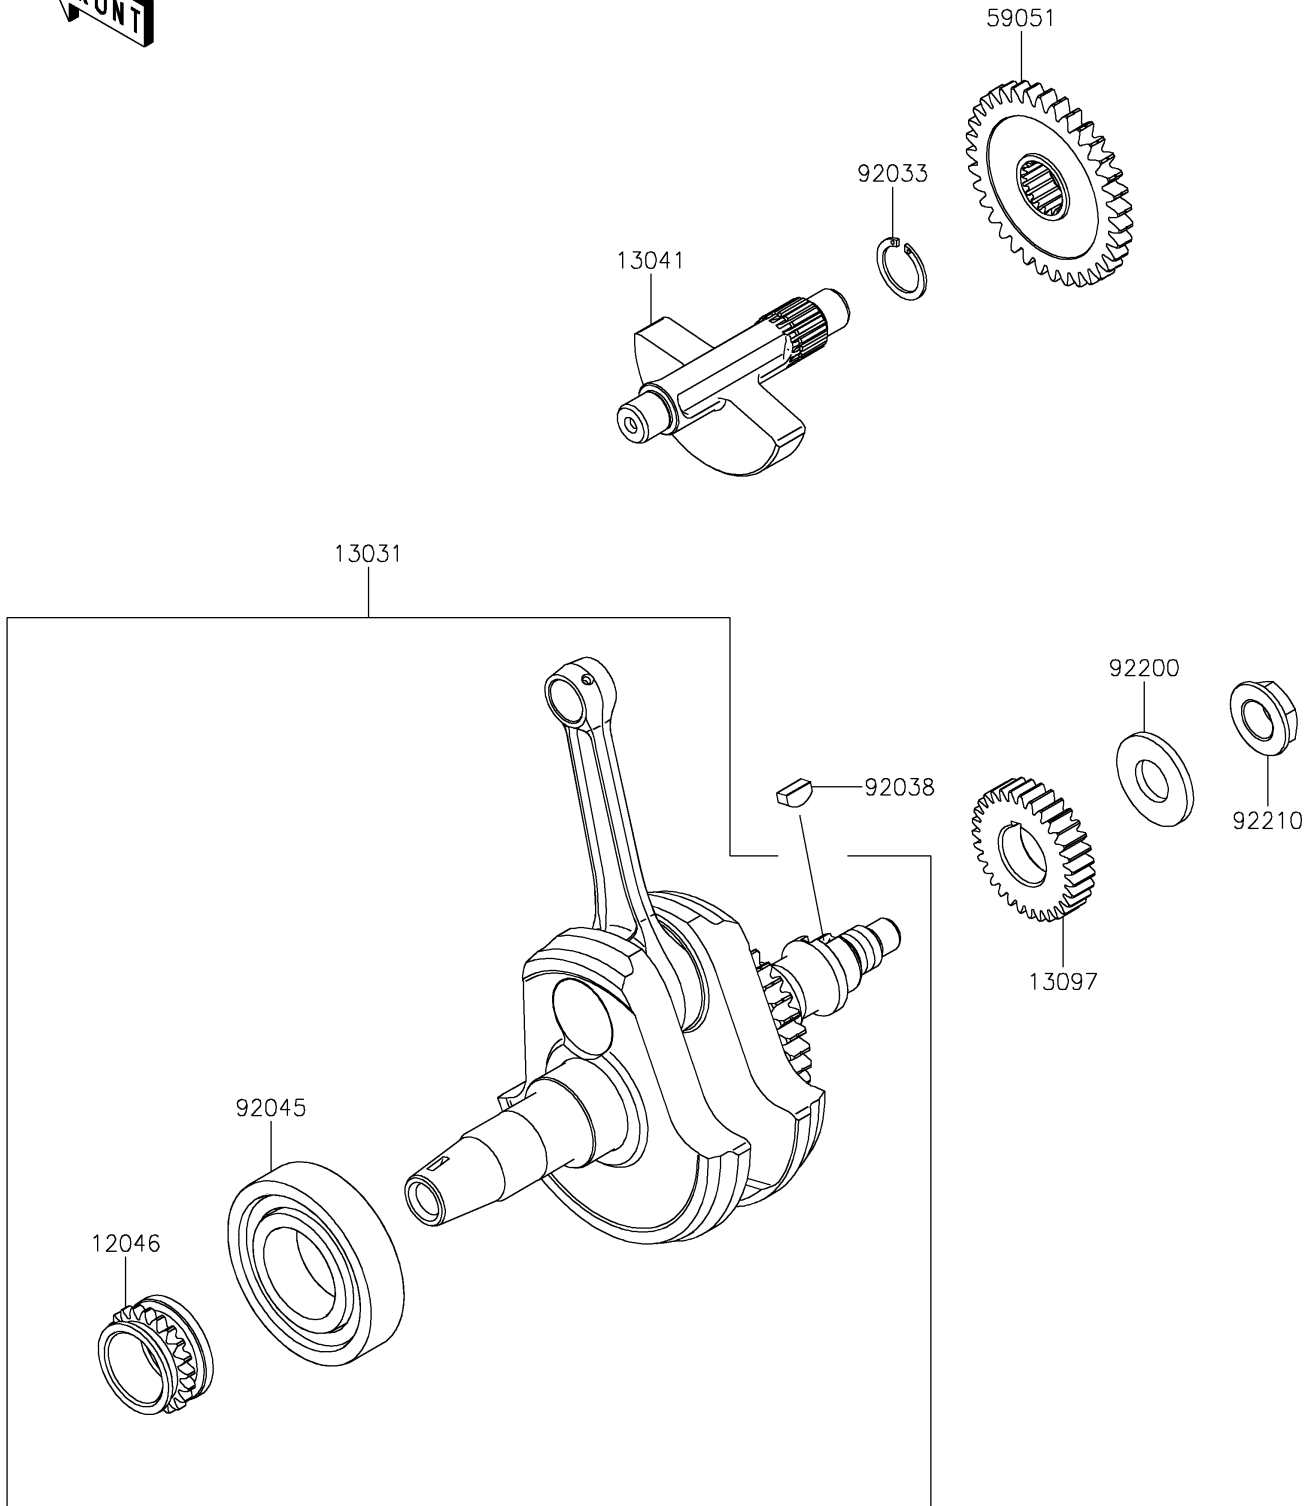

2024 KLX230 S ABS PARTS DIAGRAM

Crankshaft

E1321

2024 KLX230 S ABS PARTS LIST

Crankshaft

| ITEM NAME | PART NUMBER | QUANTITY |
|---|-------------|----------|
| SPROCKET,21T (Ref # 12046) | 12046-0613 | 1 |
| CRANKSHAFT-COMP (Ref # 13031) | 13031-1522 | 1 |
| BALANCER (Ref # 13041) | 13041-0571 | 1 |
| GEAR-PRIMARY SPUR,31T (Ref # 13097) | 13097-0603 | 1 |
| GEAR-SPUR,BALANCER,DRIVEN,35T (Ref # 59051) | 59051-0864 | 1 |
| RING-SNAP,18MM (Ref # 92033) | 92033-029 | 1 |
| KEY (Ref # 92038) | 92038-1057 | 1 |
| BEARING-BALL,6207CS17 (Ref # 92045) | 92045-0906 | 1 |
| WASHER,16.3X35X3.2 (Ref # 92200) | 92200-0119 | 1 |
| NUT,16MM (Ref # 92210) | 92210-1538 | 1 |