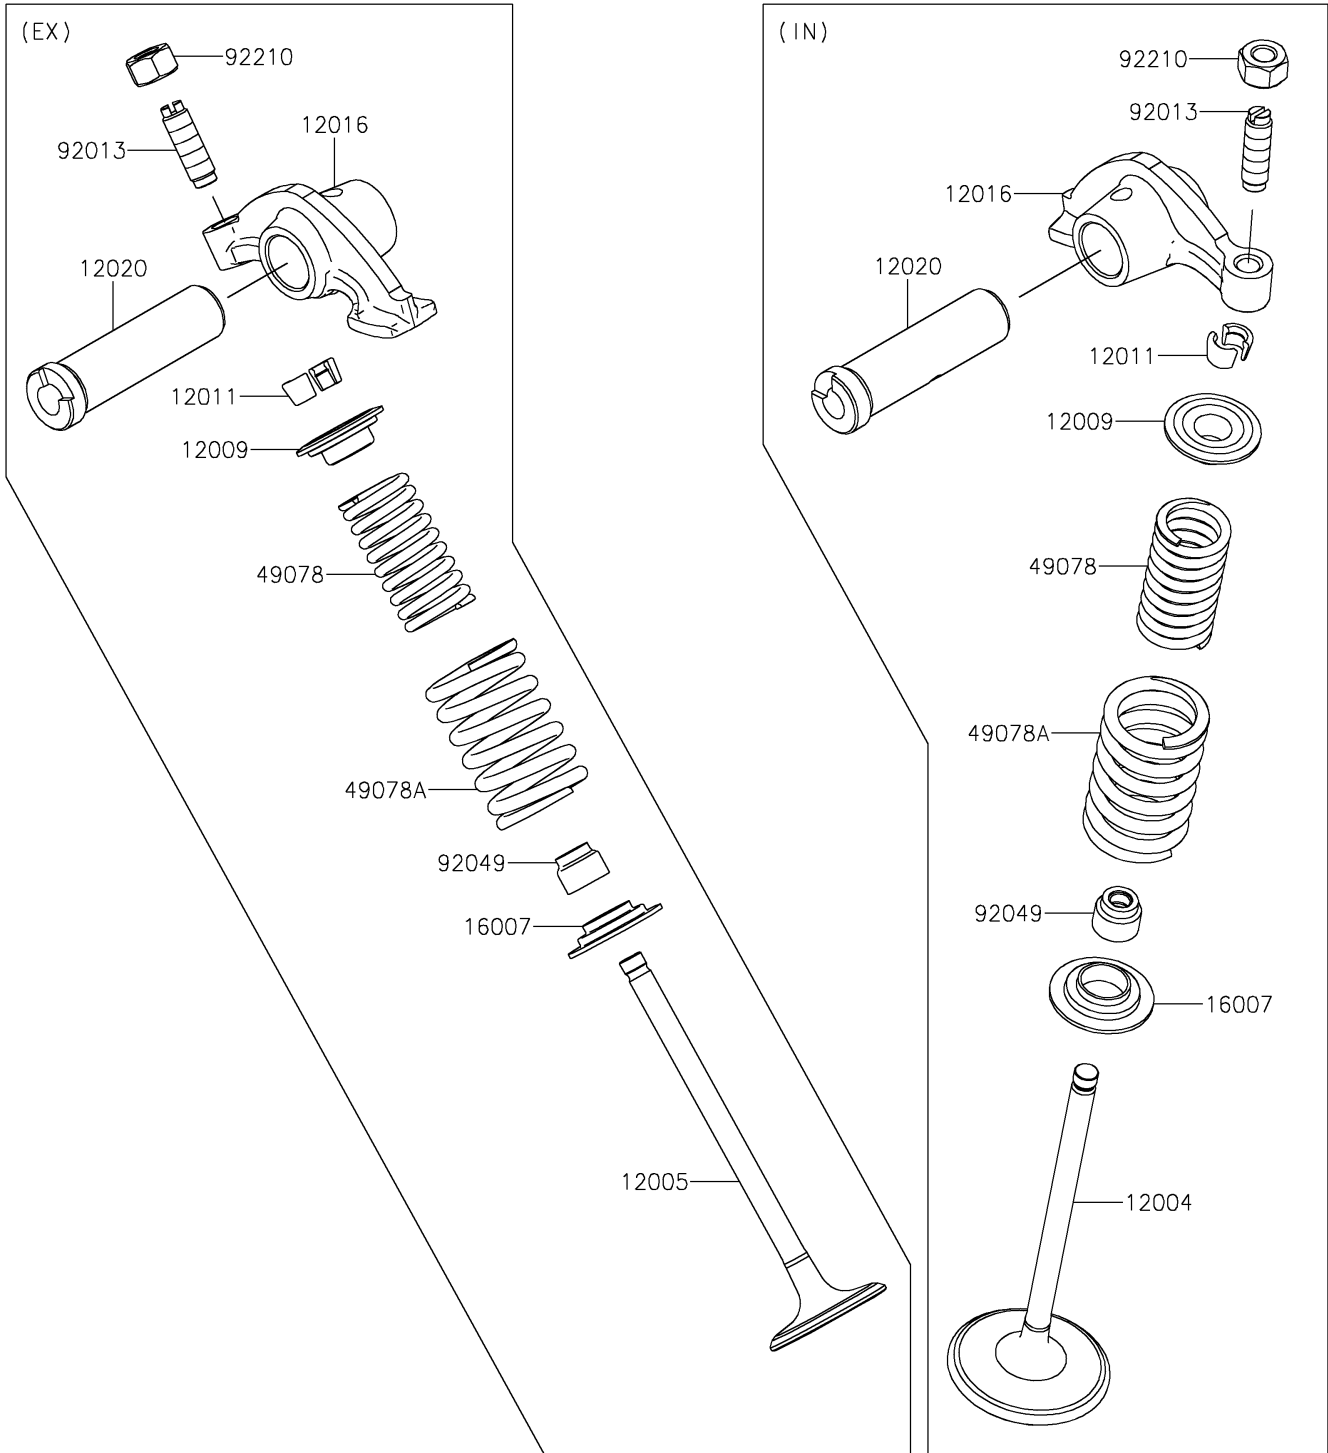

# 2024 KLX230 S ABS PARTS DIAGRAM

Valve(s)

E1210

## 2024 KLX230 S ABS PARTS LIST

Valve(s)

ITEM NAME	PART NUMBER	QUANTITY
VALVE-INTAKE (Ref # 12004)	12004-0780	1
VALVE-EXHAUST (Ref # 12005)	12005-0803	1
RETAINER-VALVE SPRING (Ref # 12009)	12009-0721	2
COLLET (Ref # 12011)	12011-1003	4
ARM-ROCKER (Ref # 12016)	12016-0728	2
SHAFT-ROCKER (Ref # 12020)	12020-0030	2
SEAT-SPRING (Ref # 16007)	16007-0787	2
SPRING-ENGINE VALVE (Ref # 49078)	49078-0756	2
SPRING-ENGINE VALVE (Ref # 49078A)	49078-0757	2
SCREW,6MM (Ref # 92013)	92013-009	2
SEAL-OIL,RVC2-5.5X8.5X8.3 (Ref # 92049)	92049-1062	2
NUT,6MM (Ref # 92210)	92210-1490	2