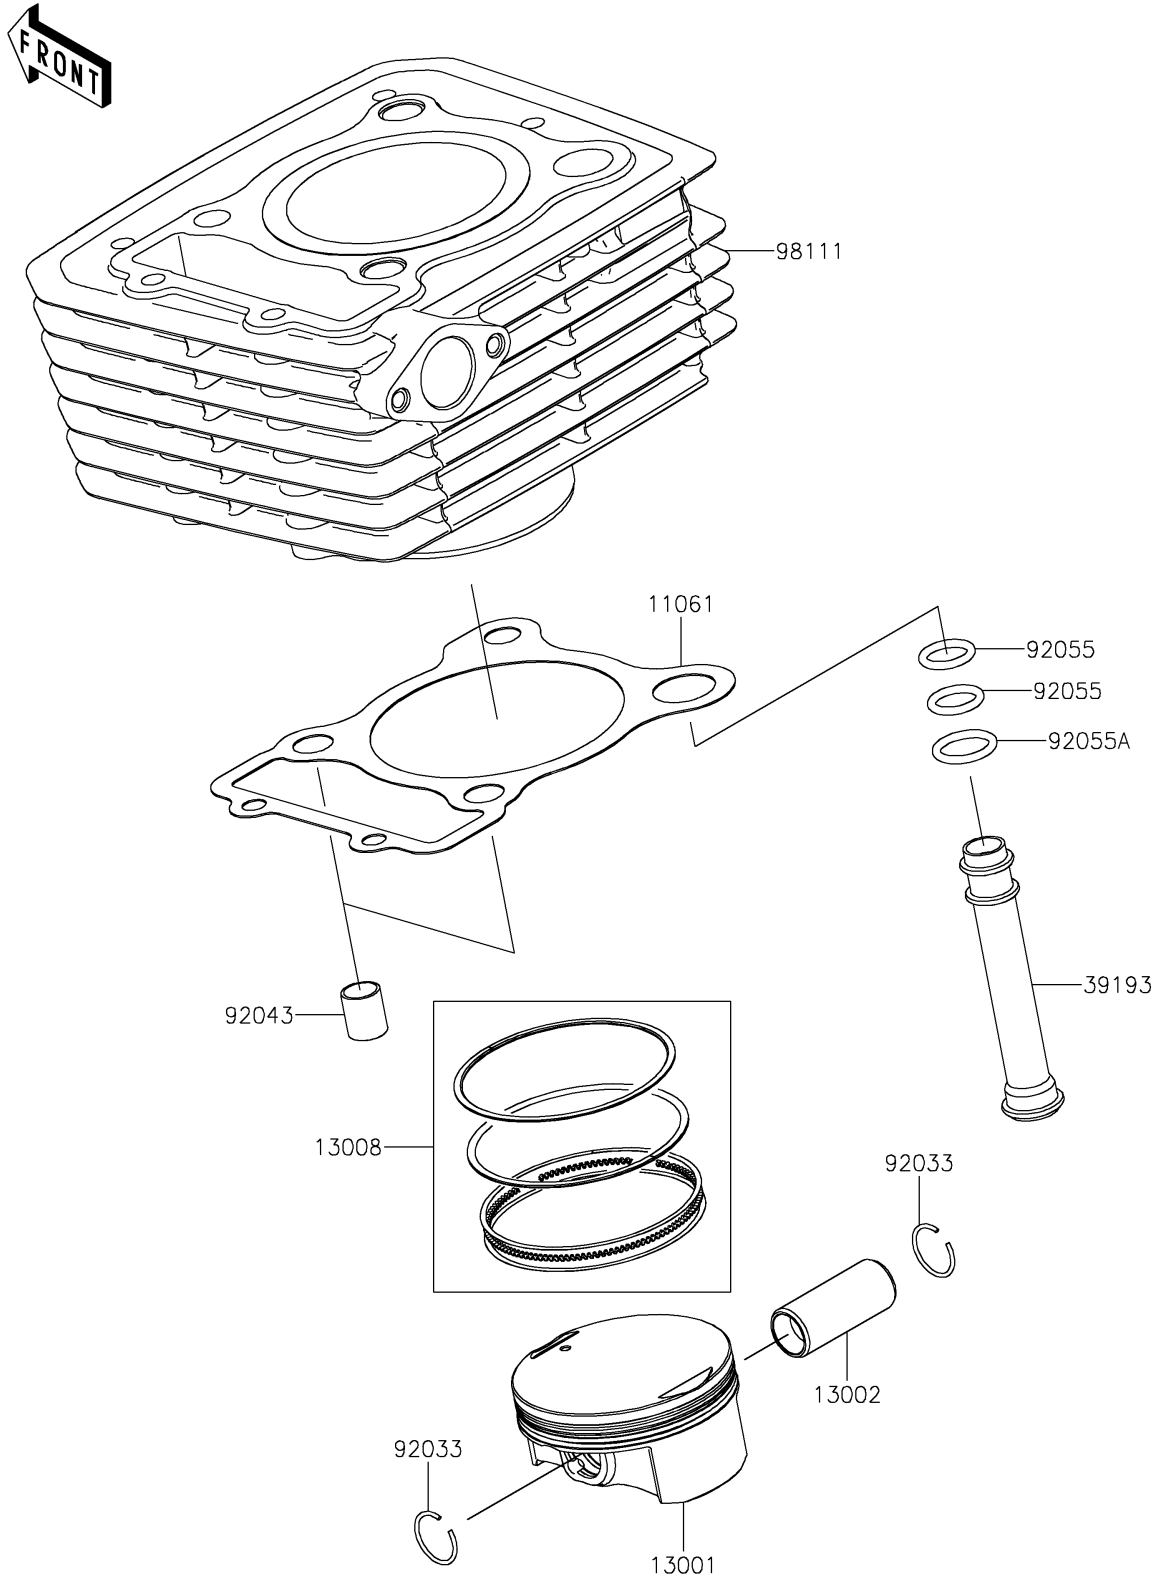

2024 KLX230 S ABS PARTS DIAGRAM

Cylinder/Piston(s)

E1120

2024 KLX230 S ABS PARTS LIST

Cylinder/Piston(s)

ITEM NAME	PART NUMBER	QUANTITY
GASKET,CYLINDER BASE (Ref # 11061)	11061-1298	1
PISTON-ENGINE (Ref # 13001)	13001-0850	1
PIN-PISTON (Ref # 13002)	13002-0718	1
RING-SET-PISTON (Ref # 13008)	13008-0580	1
PIPE-OIL (Ref # 39193)	39193-0586	1
RING-SNAP,PISTON PIN (Ref # 92033)	92033-0732	2
PIN,10.1X12X14 (Ref # 92043)	92043-4009	2
RING-O,12.3X2.4 (Ref # 92055)	92055-0918	2
RING-O,14.8X2.4 (Ref # 92055A)	92055-0919	1
CYLINDER-COMP-ENGINE (Ref # 98111)	98111-0046	1