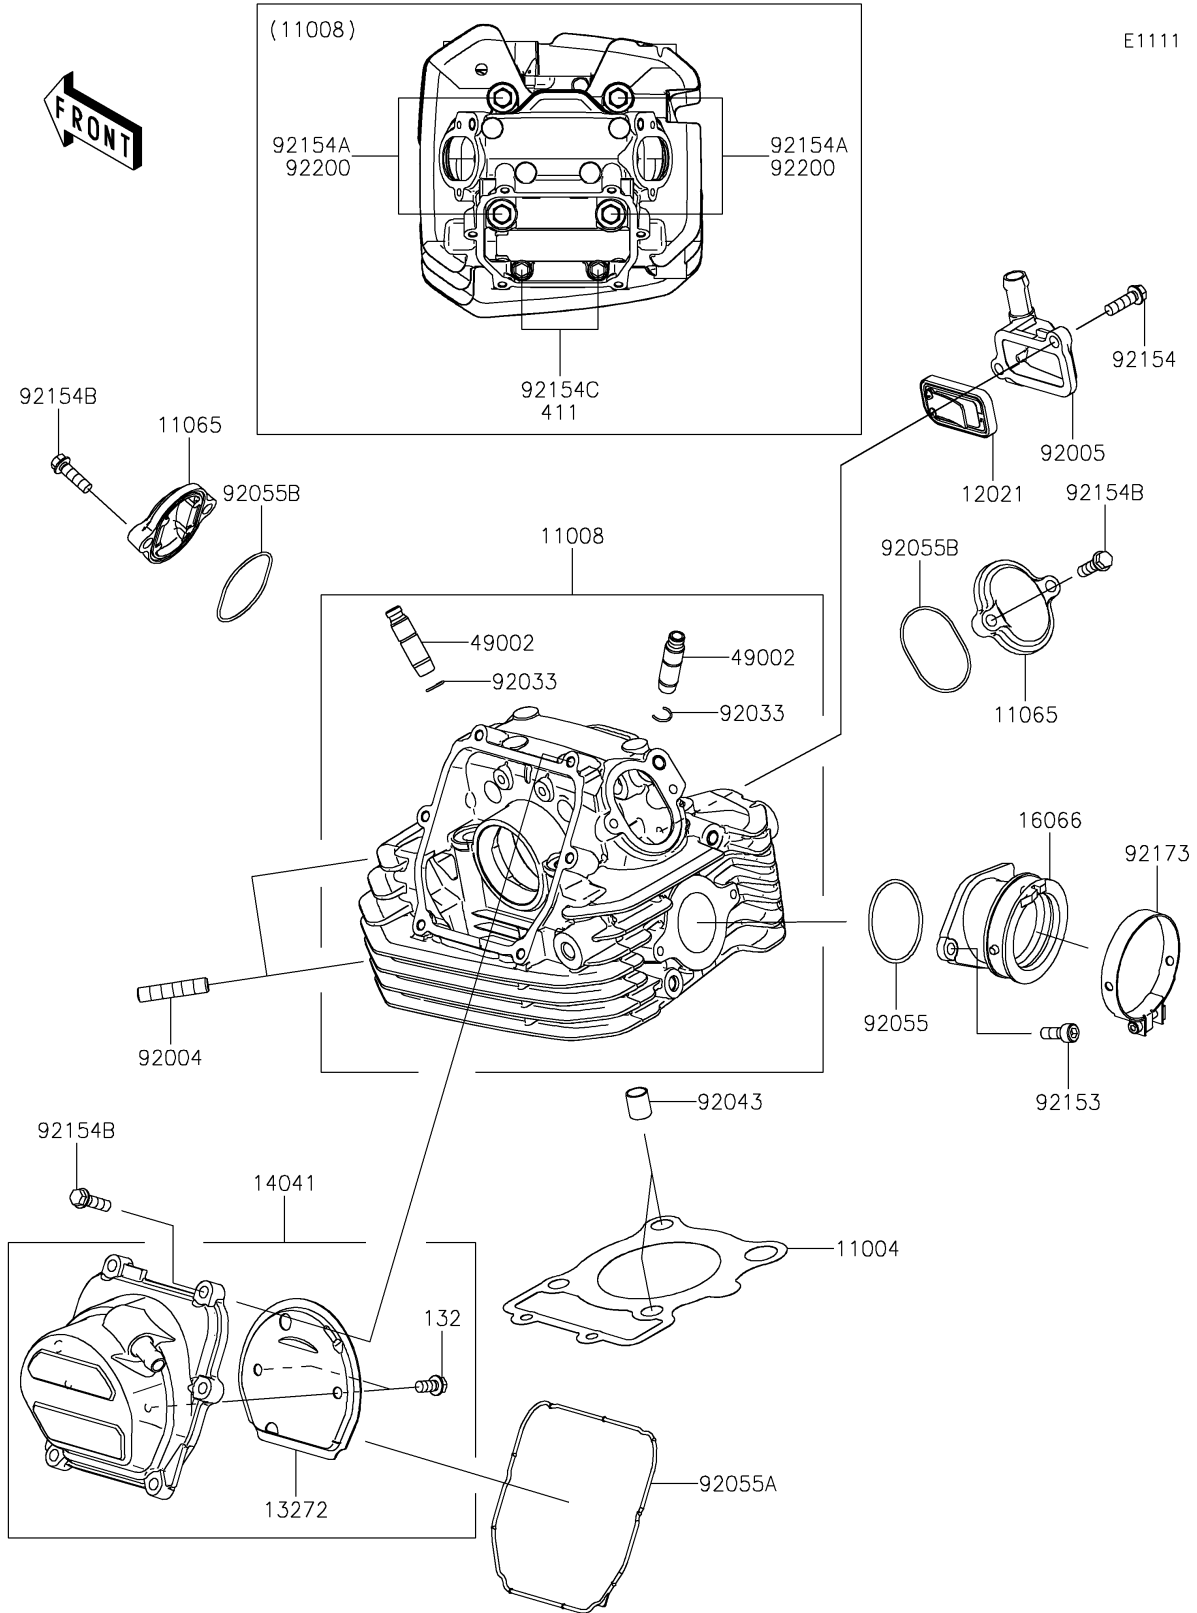

2024 KLX230 S ABS PARTS DIAGRAM

Cylinder Head

2024 KLX230 S ABS PARTS LIST

Cylinder Head

ITEM NAME	PART NUMBER	QUANTITY
GASKET-HEAD (Ref # 11004)	11004-0784	1
HEAD-COMP-CYLINDER (Ref # 11008)	11008-1542	1
CAP,VALVE,ADJUSTING (Ref # 11065)	11065-1411	2
VALVE-ASSY-REED (Ref # 12021)	12021-0050	1
PLATE (Ref # 13272)	13272-2616	1
COVER-COMP,CAM CHAIN (Ref # 14041)	14041-0619	1
HOLDER-THROTTLE BODY (Ref # 16066)	16066-0021	1
GUIDE-VALVE (Ref # 49002)	49002-0047	AR
STUD,8X25 (Ref # 92004)	92004-0731	2
FITTING (Ref # 92005)	92005-0983	1
RING-SNAP (Ref # 92033)	92033-0789	2
PIN,10.1X12X14 (Ref # 92043)	92043-4009	2
RING-O,42X1.9 (Ref # 92055)	92055-0186	1
RING-O (Ref # 92055A)	92055-0897	1
RING-O,ADJUST CAP (Ref # 92055B)	92055-1655	2
BOLT,SOCKET,6X16 (Ref # 92153)	92153-1344	2
BOLT,FLANGED,6X20 (Ref # 92154)	92154-2757	2
BOLT,FLANGED,10X190 (Ref # 92154A)	92154-7052	4
BOLT,FLANGED,6X20 (Ref # 92154B)	92154-7209	10
BOLT,FLANGED,6X130 (Ref # 92154C)	92154-7468	2
CLAMP (Ref # 92173)	92173-2191	1
WASHER,10.5X19X2.3 (Ref # 92200)	92200-0257	4
BOLT-FLANGED-SMALL,6X12 (Ref # 132)	132BD0612	2
WASHER-PLAIN,6MM (Ref # 411)	411AA0600	2