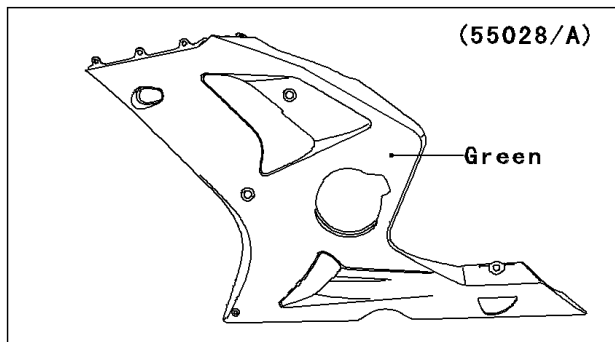

2004 Ninja® ZX™-6RR PARTS DIAGRAM

Cowling Lower

F2872

WOD

2004 Ninja® ZX™-6RR PARTS LIST

Cowling Lowers

ITEM NAME	PART NUMBER	QUANTITY
COWLING,LWR,LH,L.GREEN (Ref # 55028)	55028-1454-7F	1
COWLING,LWR,RH,L.GREEN (Ref # 55028A)	55028-1455-7F	1
COWLING,FR (Ref # 55028B)	55028-1456	1
NUT,WELL,5MM (Ref # 92015)	92015-1757	1
RIVET (Ref # 92039)	92039-1289	1
DAMPER (Ref # 92075)	92075-1067	1
DAMPER (Ref # 92075A)	92075-1634	1
COLLAR,BLACK (Ref # 92143)	92143-1226	1
BOLT,SOCKET,6X18 (Ref # 92150)	92150-1553	1
BOLT,SOCKET,6X30 (Ref # 92150A)	92150-1554	1
BOLT,SOCKET,5X16 (Ref # 92153)	92153-1244	1
WASHER,NYLONE,5.3X11.5X0.5 (Ref # 92200)	92200-0006	1