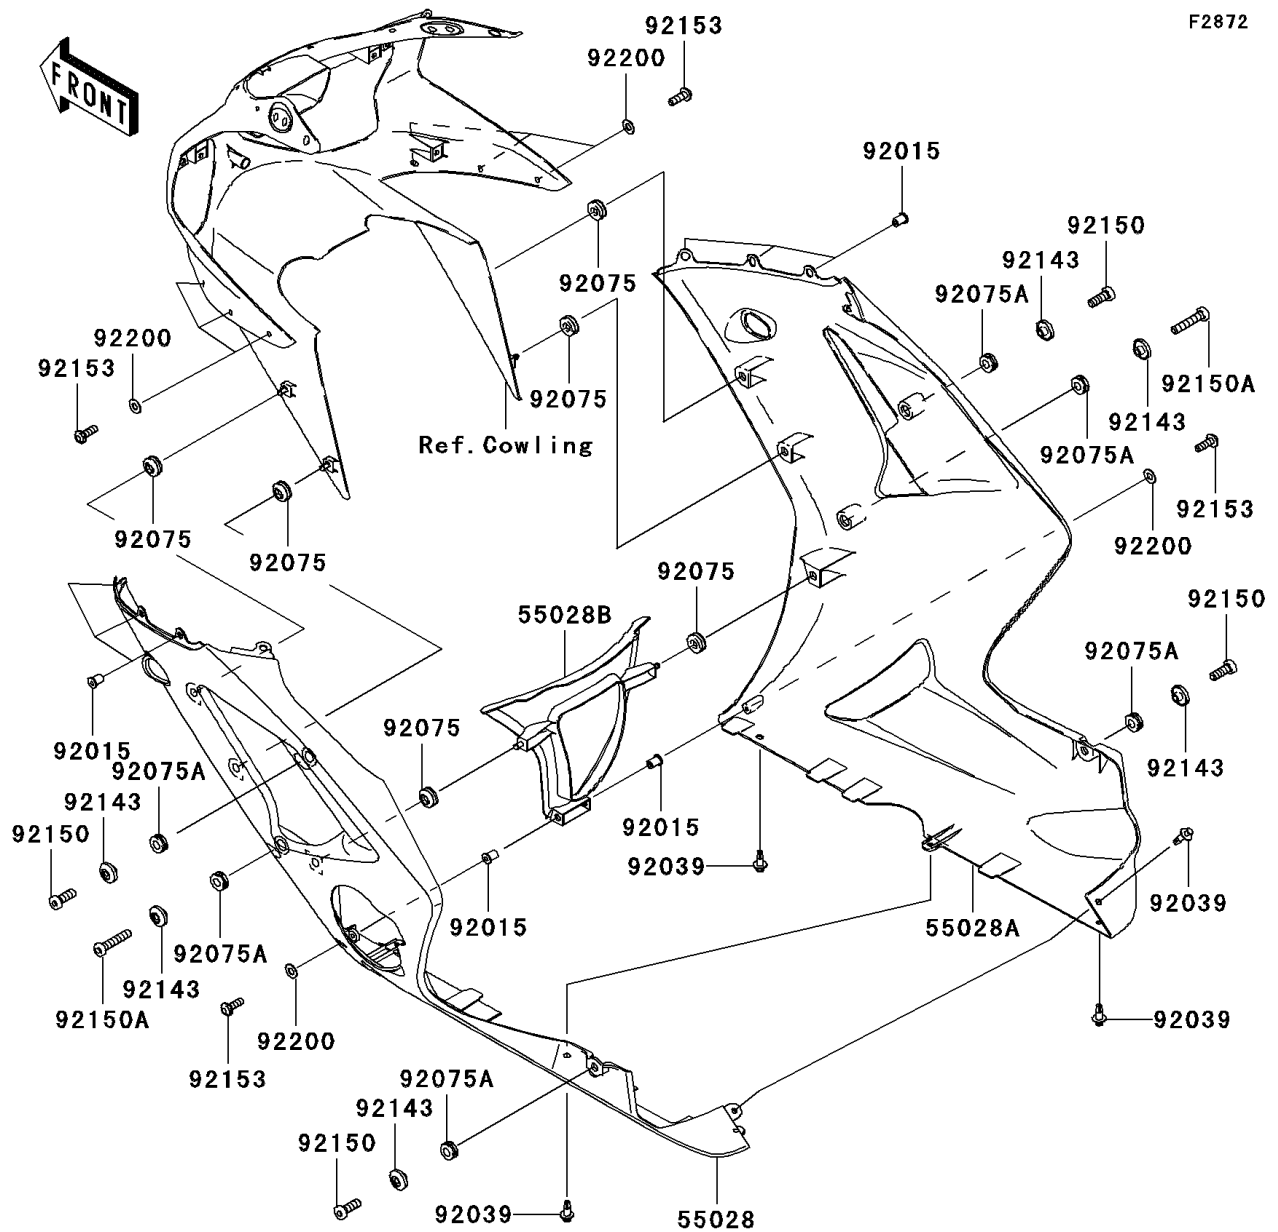

2004 Ninja® ZX™-6RR PARTS DIAGRAM

Cowling Lower

F2872

WOD

2004 Ninja® ZX™-6RR PARTS LIST

Cowling Lowers

ITEM NAME	PART NUMBER	QUANTITY
COWLING,LWR,LH,L.GREEN (Ref # 55028)	55028-1454-7F	1
COWLING,LWR,RH,L.GREEN (Ref # 55028A)	55028-1455-7F	1
COWLING,FR (Ref # 55028B)	55028-1456	1
NUT,WELL,5MM (Ref # 92015)	92015-1757	1
RIVET (Ref # 92039)	92039-1289	1
DAMPER (Ref # 92075)	92075-1067	1
DAMPER (Ref # 92075A)	92075-1634	1
COLLAR,BLACK (Ref # 92143)	92143-1226	1
BOLT,SOCKET,6X18 (Ref # 92150)	92150-1553	1
BOLT,SOCKET,6X30 (Ref # 92150A)	92150-1554	1
BOLT,SOCKET,5X16 (Ref # 92153)	92153-1244	1
WASHER,NYLONE,5.3X11.5X0.5 (Ref # 92200)	92200-0006	1